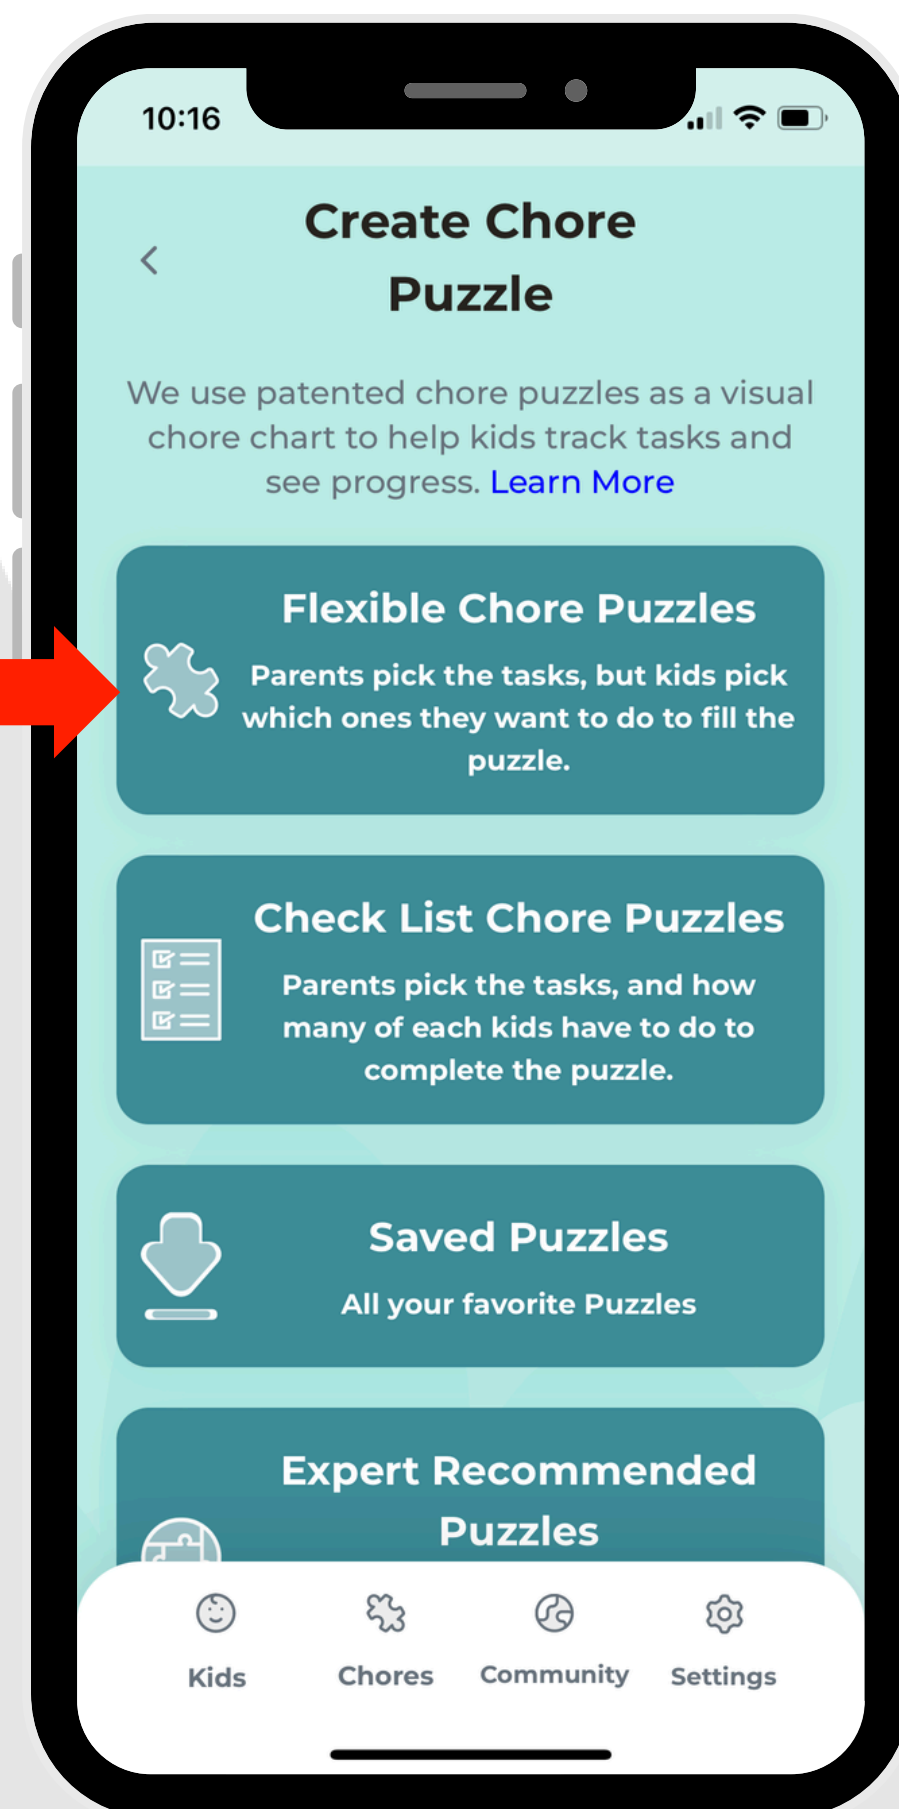

How to Use Flexible Chore Puzzles

1. When creating a puzzle, select “Flexible Chore Puzzles.”

2. Customize challenges based on tasks your child can do to earn money towards their goal.

3. Kids can select any combination of chores to complete the puzzle.