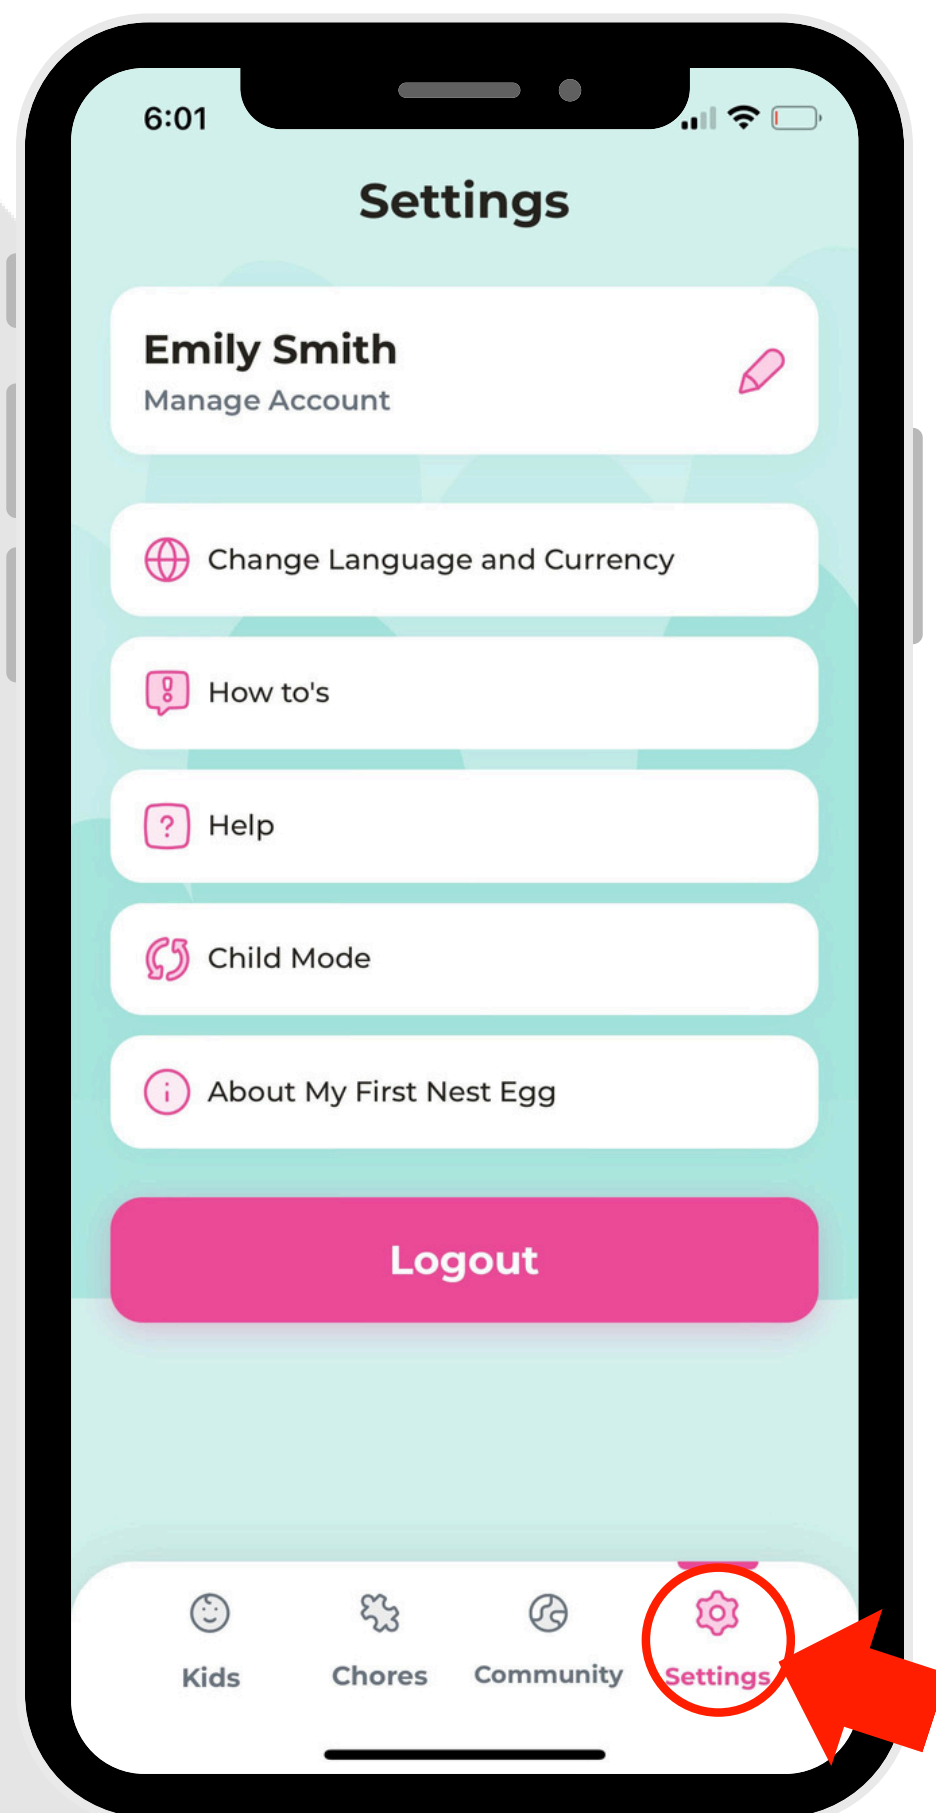

# How to Turn Child Mode Account Switching On

1. In Parent Mode, open settings from the navigation panel.

2. Select "Child Mode."

3. Click the toggle switch to turn account switching on.

4. Now, when you or your child selects to exit Child Mode they will have the option to switch between accounts!