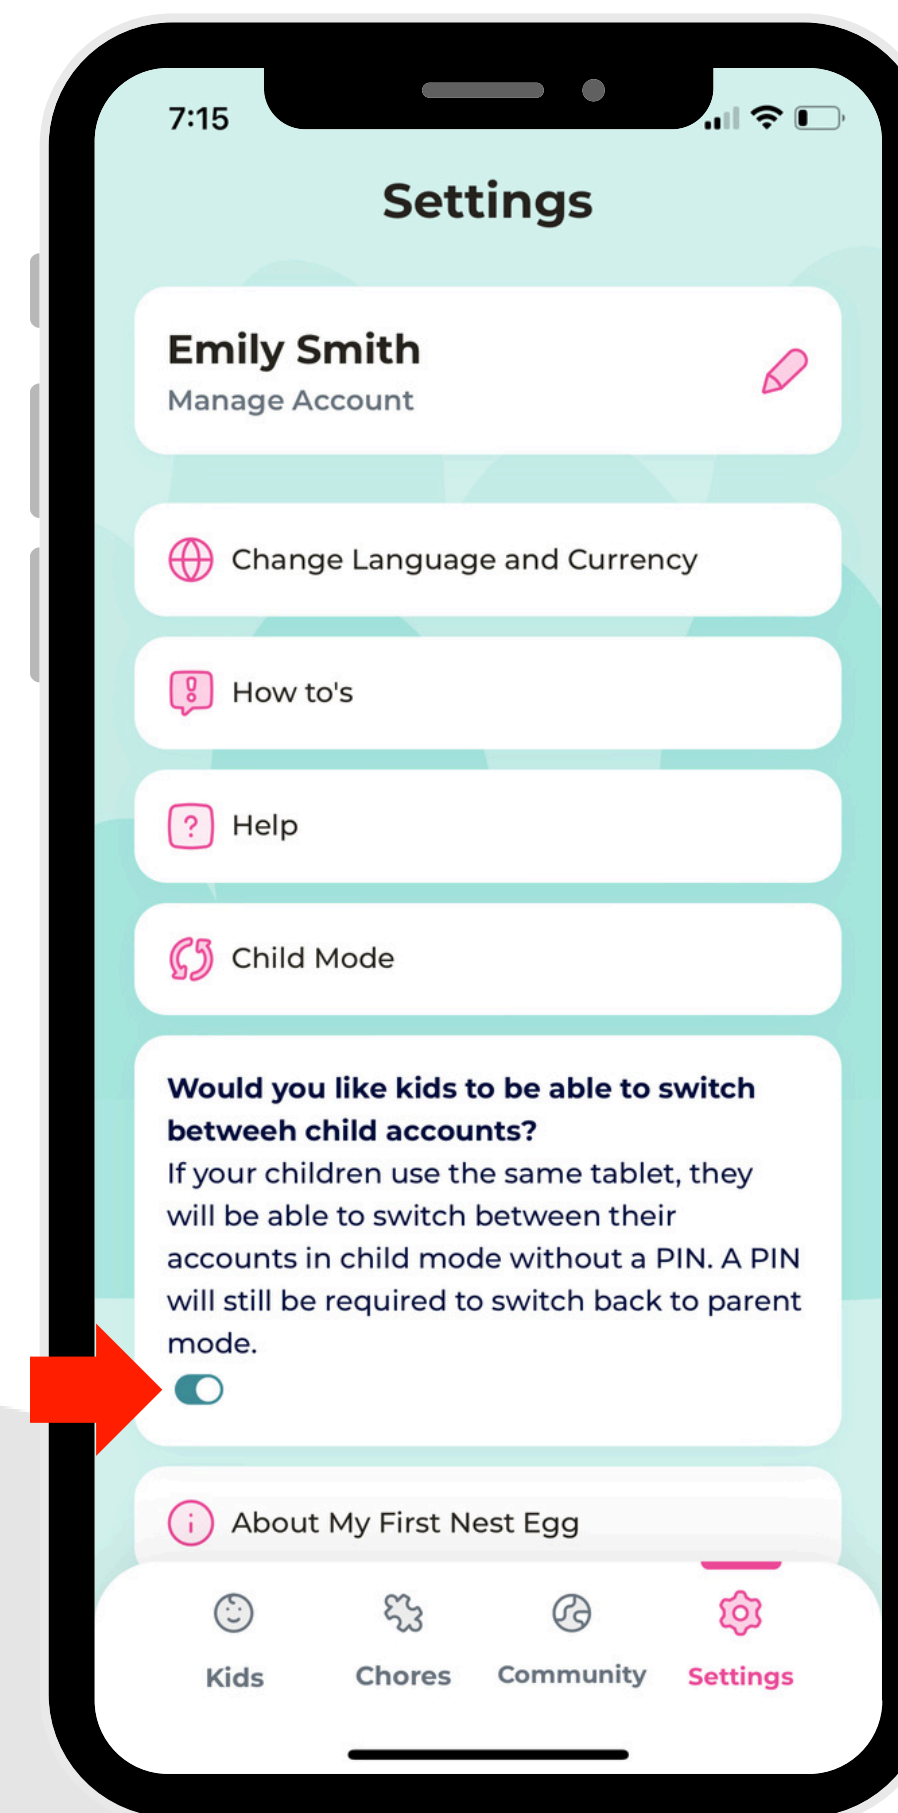

# How to Turn Child Mode Account Switching On

1. In Parent Mode, open settings from the navigation panel.

2. Select "Child Mode."

3. Click the toggle switch to turn account switching on.

4. Now, when you or your child selects to exit Child Mode they will have the option to switch between accounts!