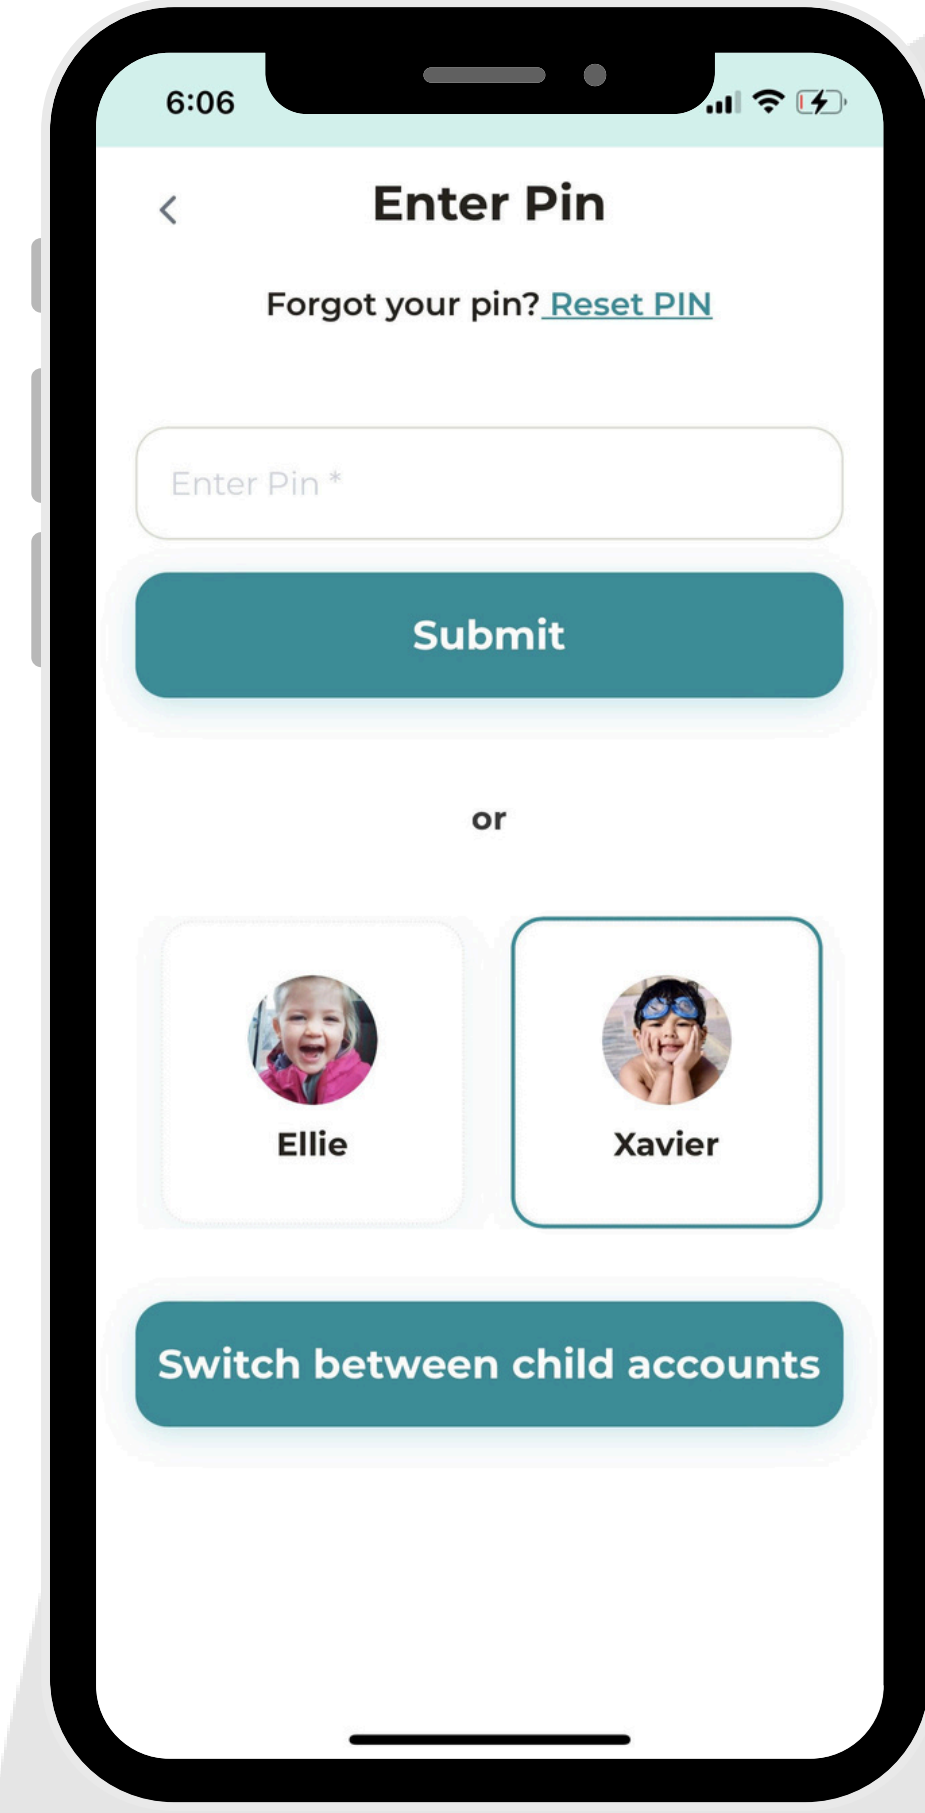

# How to Turn Child Mode Account Switching On

1. In Parent Mode, open settings from the navigation panel.

2. Select "Child Mode."

3. Click the toggle switch to turn account switching on.

4. Now, when you or your child selects to exit Child Mode they will have the option to switch between accounts!