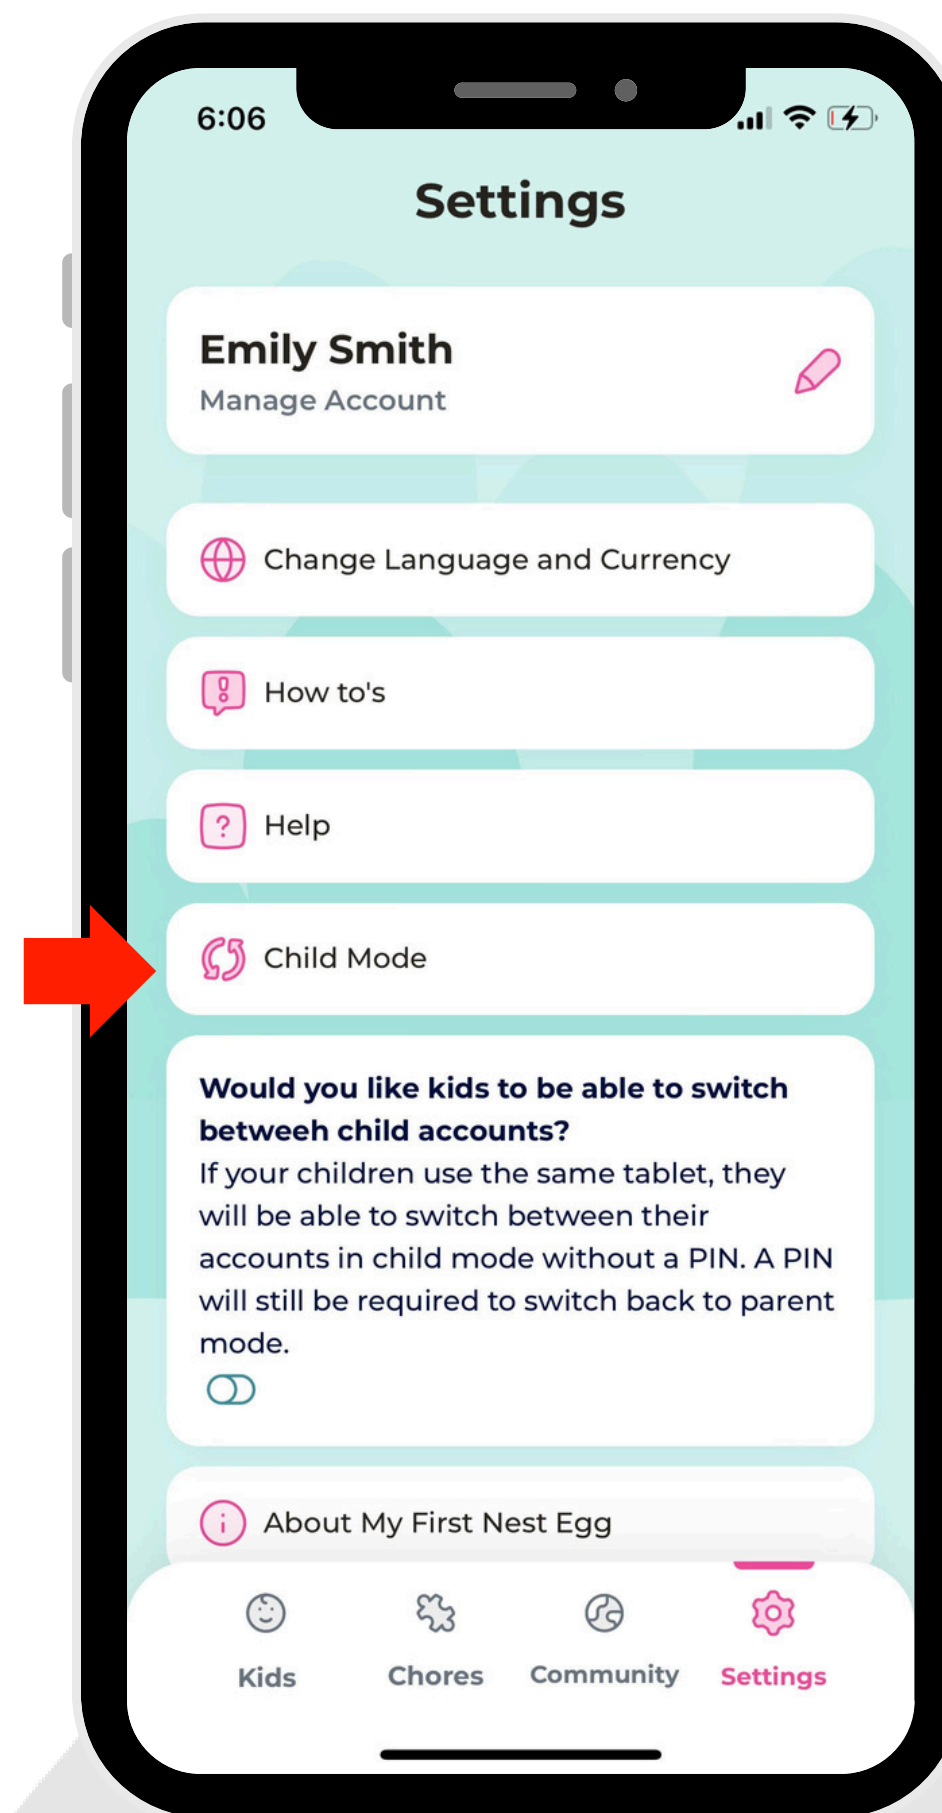

# How to Turn Child Mode Account Switching On

1. In Parent Mode, open settings from the navigation panel.

2. Select "Child Mode."

3. Click the toggle switch to turn account switching on.

4. Now, when you or your child selects to exit Child Mode they will have the option to switch between accounts!