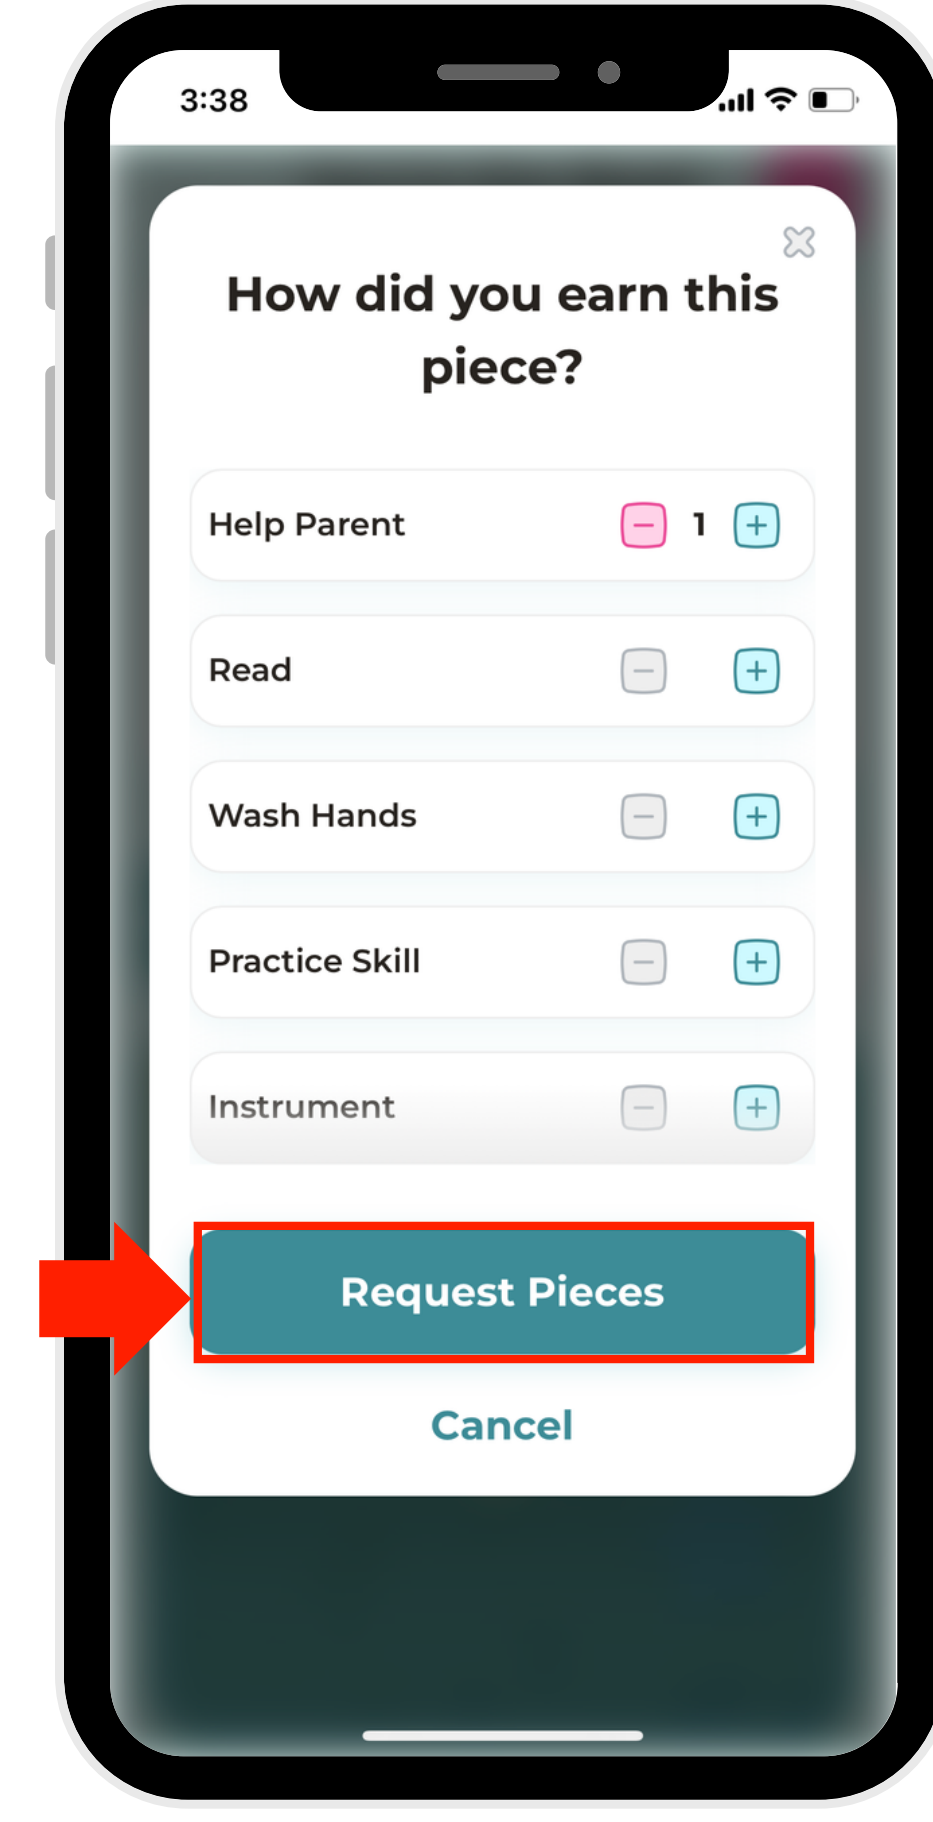

# How To Request Puzzle Pieces

1. In Child Mode, select "Chores."

2. Select a puzzle.

3. Select "Request Pieces."

4. Choose how many pieces to request and the reason you're requesting them. Then click "Request Pieces."