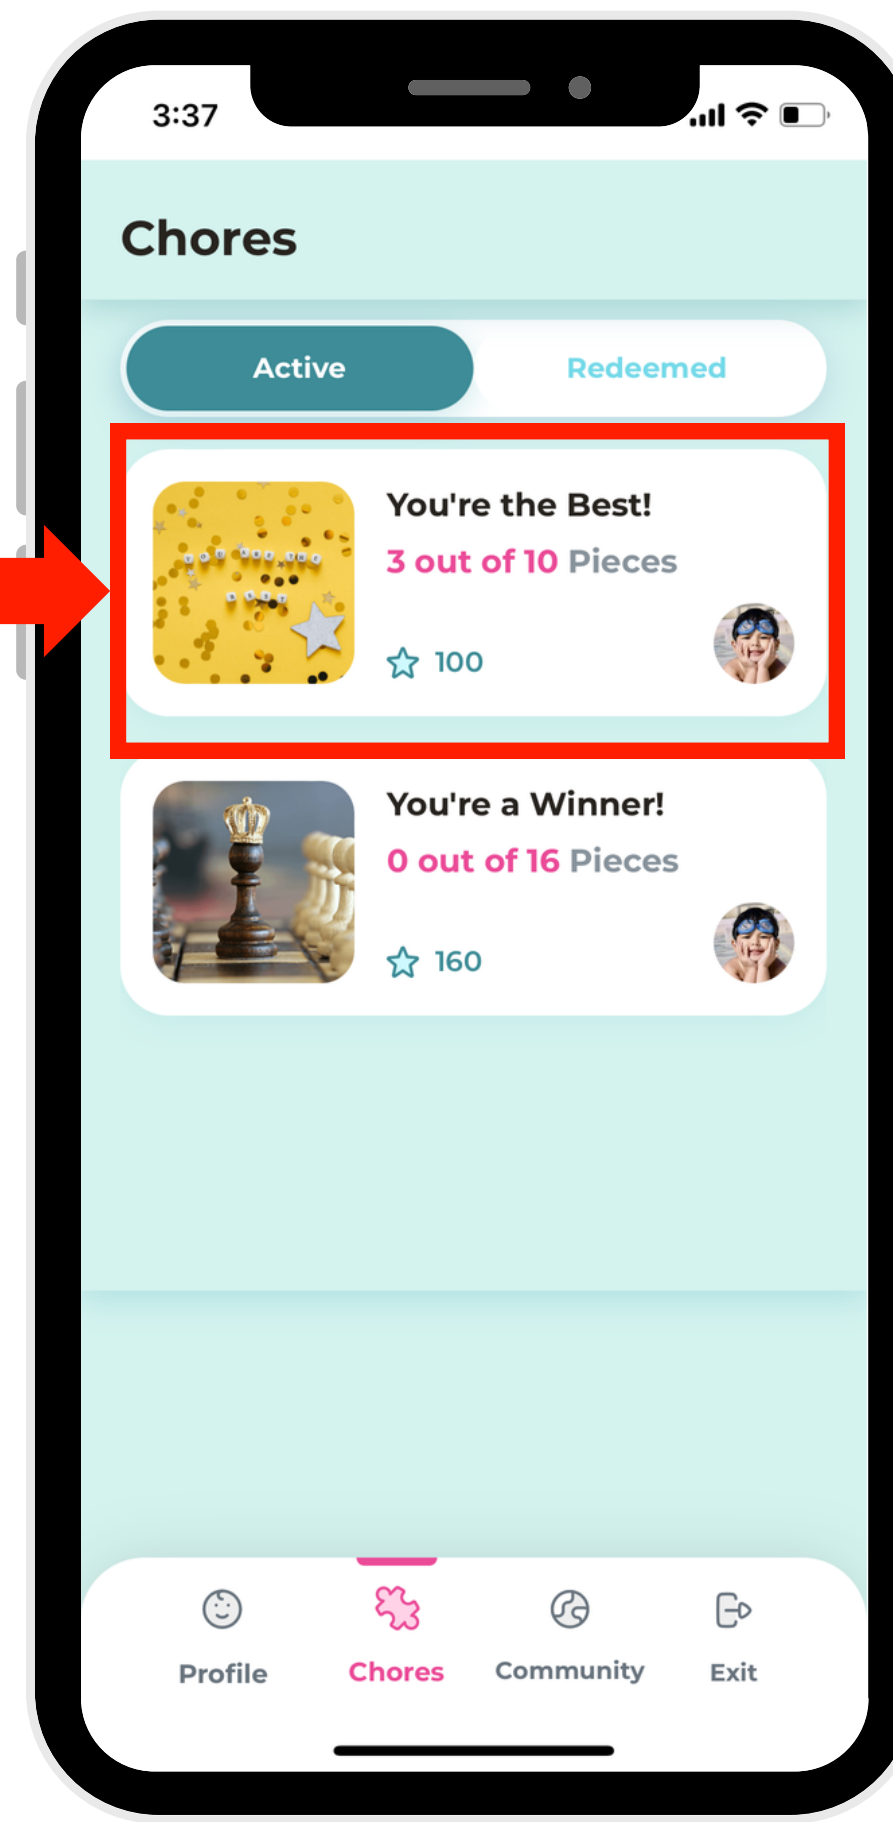

# How To Request Puzzle Pieces

1. In Child Mode, select "Chores."

2. Select a puzzle.

3. Select "Request Pieces."

4. Choose how many pieces to request and the reason you're requesting them. Then click "Request Pieces."