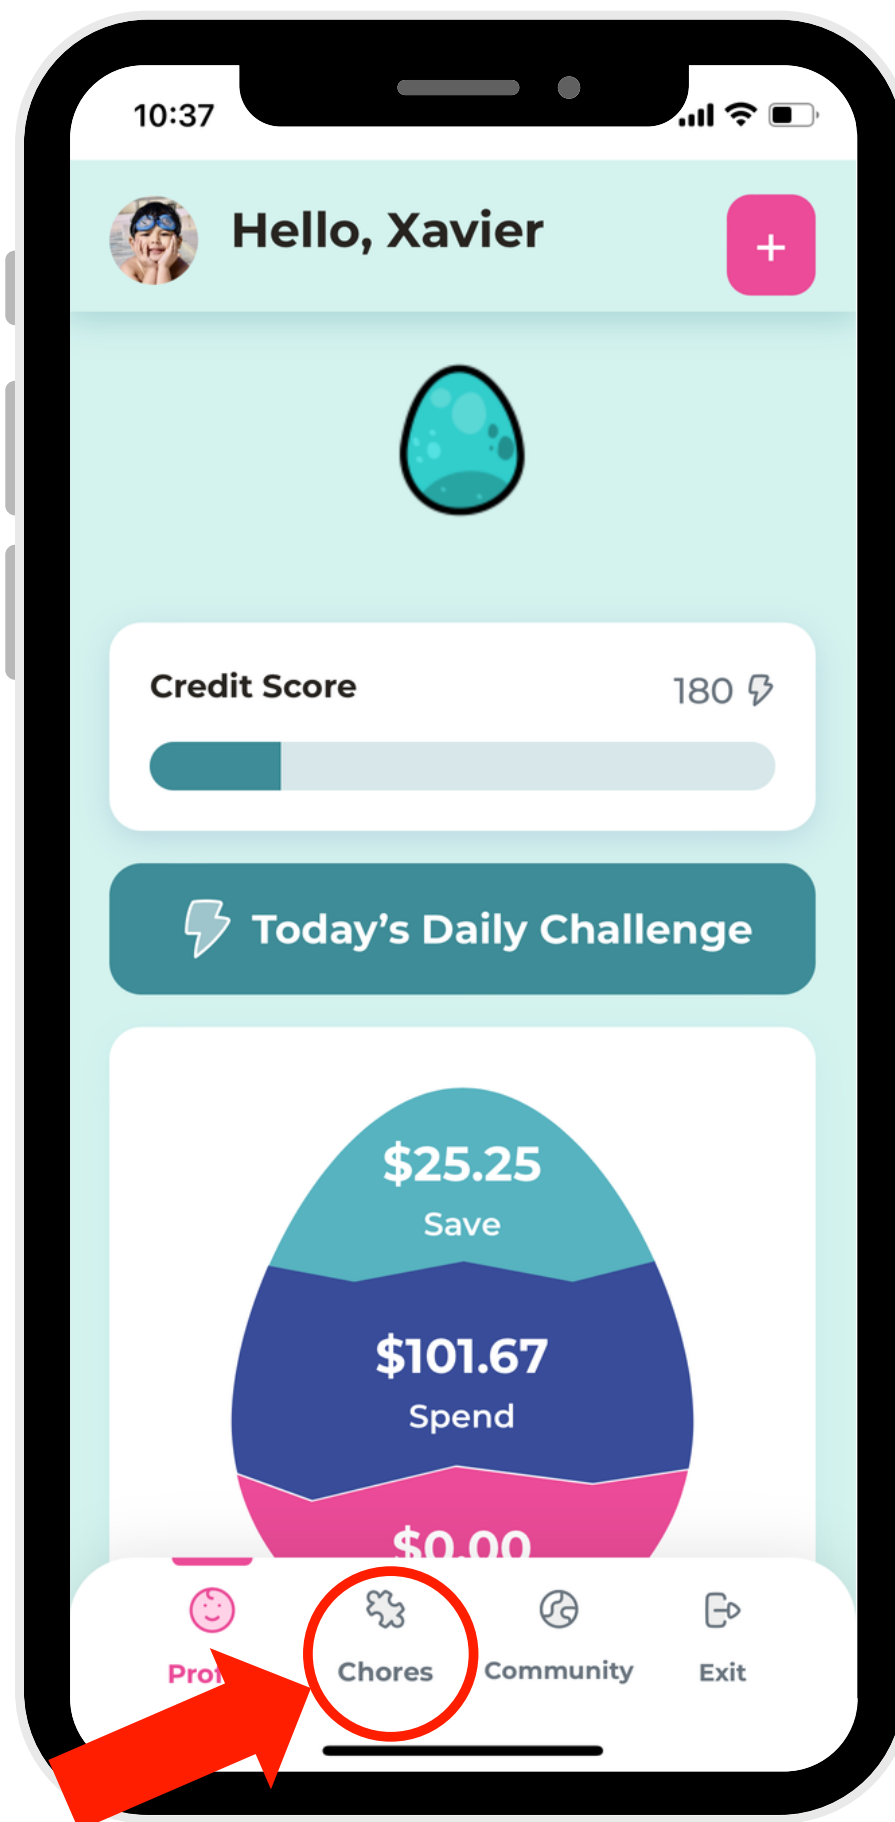

# How To Request Puzzle Pieces

1. In Child Mode, select "Chores."

2. Select a puzzle.

3. Select "Request Pieces."

4. Choose how many pieces to request and the reason you're requesting them. Then click "Request Pieces."