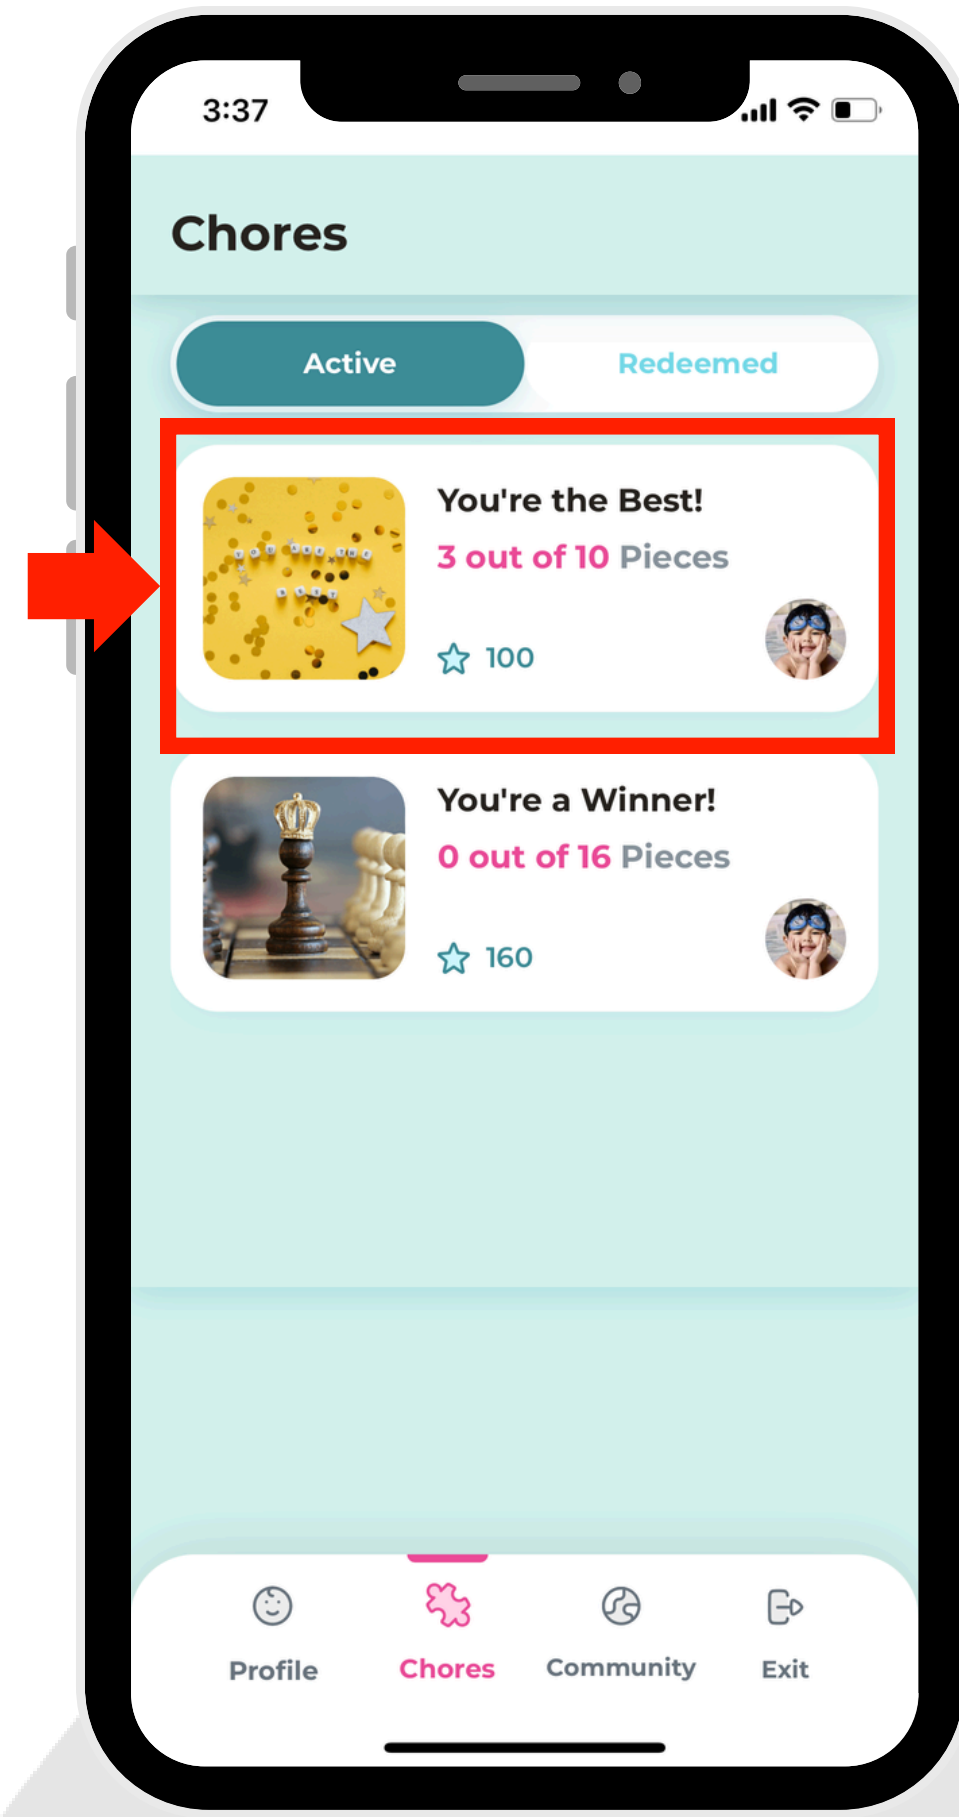

# How To Request Puzzle Pieces in Child Mode

1. In Child Mode, select "Chores."

2. Select an active puzzle.

3. Select "Request Pieces."

4. Choose how many pieces to request and the reason for requesting them. Then click "Request Pieces."