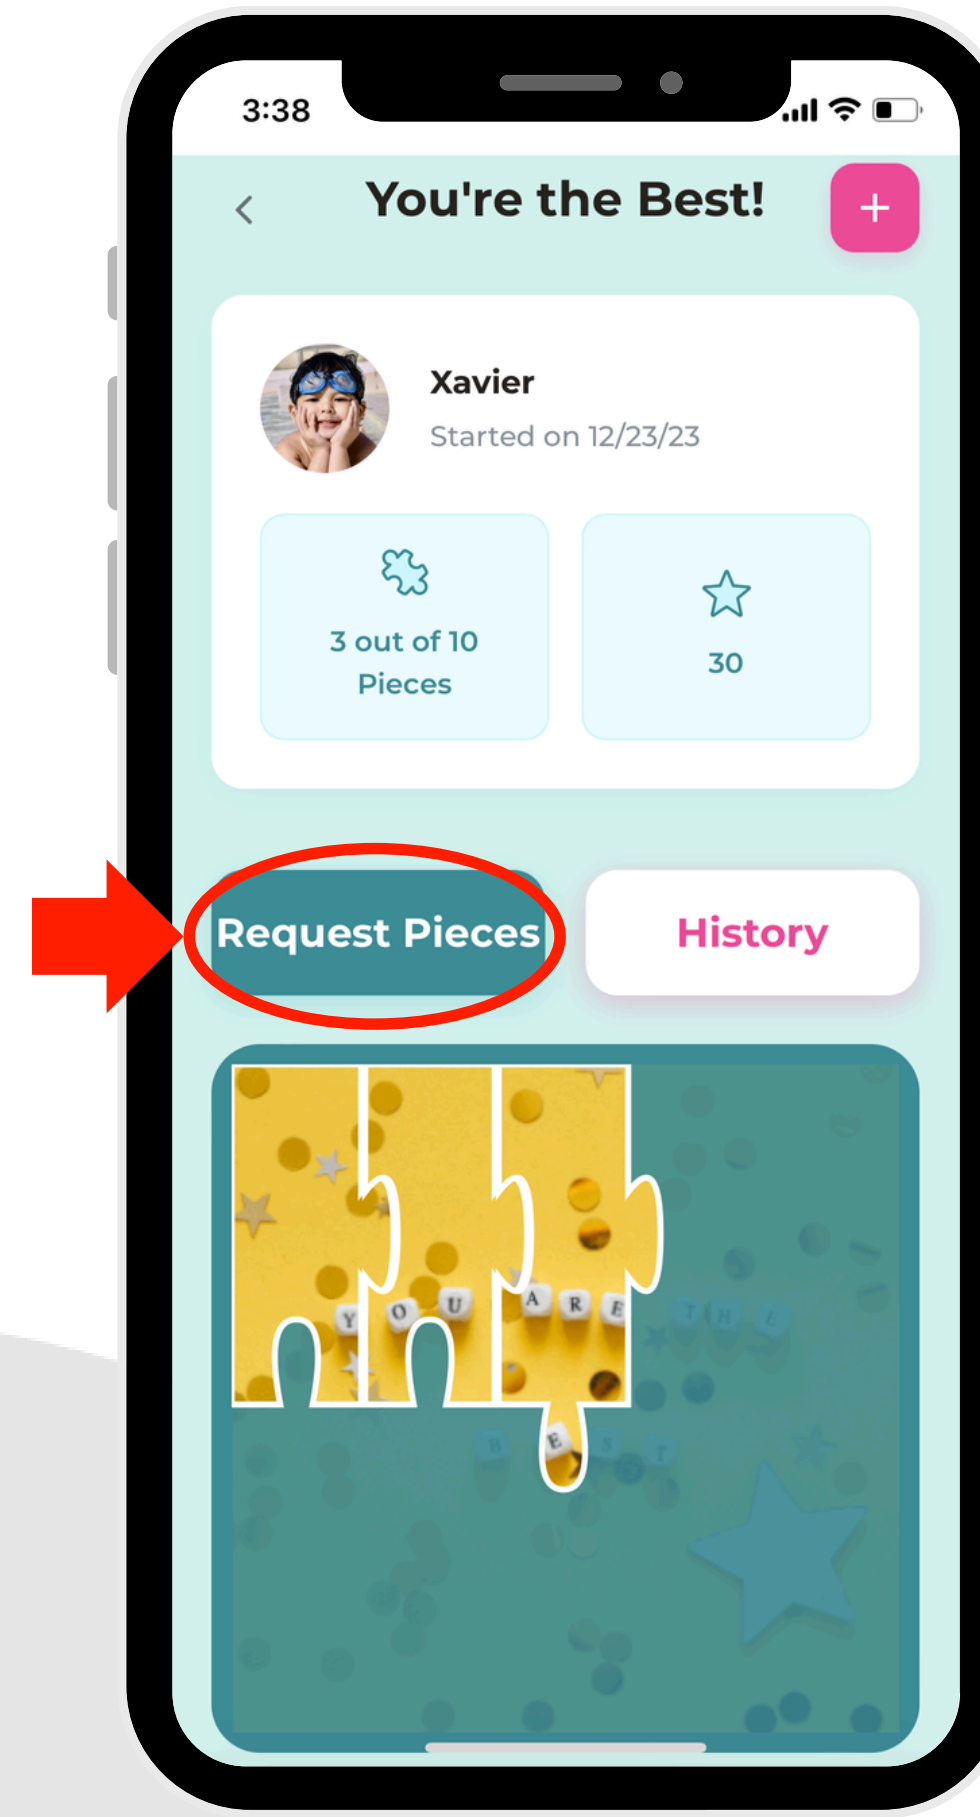

# How To Request Puzzle Pieces in Child Mode

1. In Child Mode, select "Chores."

2. Select an active puzzle.

3. Select "Request Pieces."

4. Choose how many pieces to request and the reason for requesting them. Then click "Request Pieces."