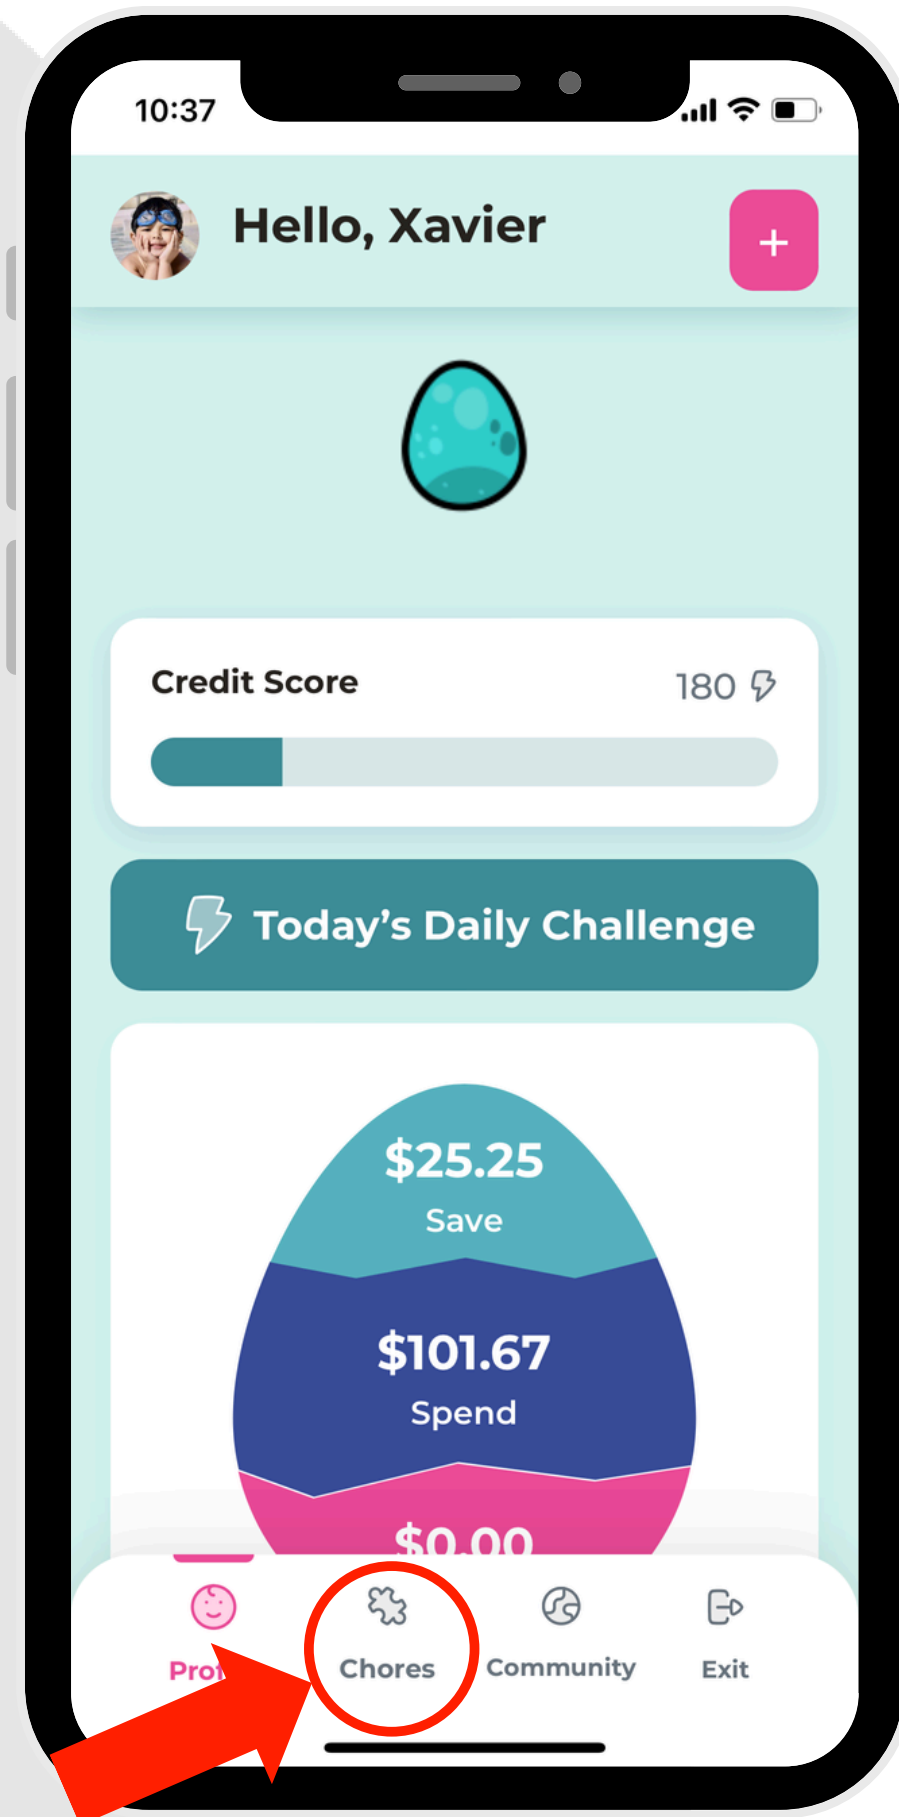

# How To Request Puzzle Pieces in Child Mode

1. In Child Mode, select "Chores."

2. Select an active puzzle.

3. Select "Request Pieces."

4. Choose how many pieces to request and the reason for requesting them. Then click "Request Pieces."