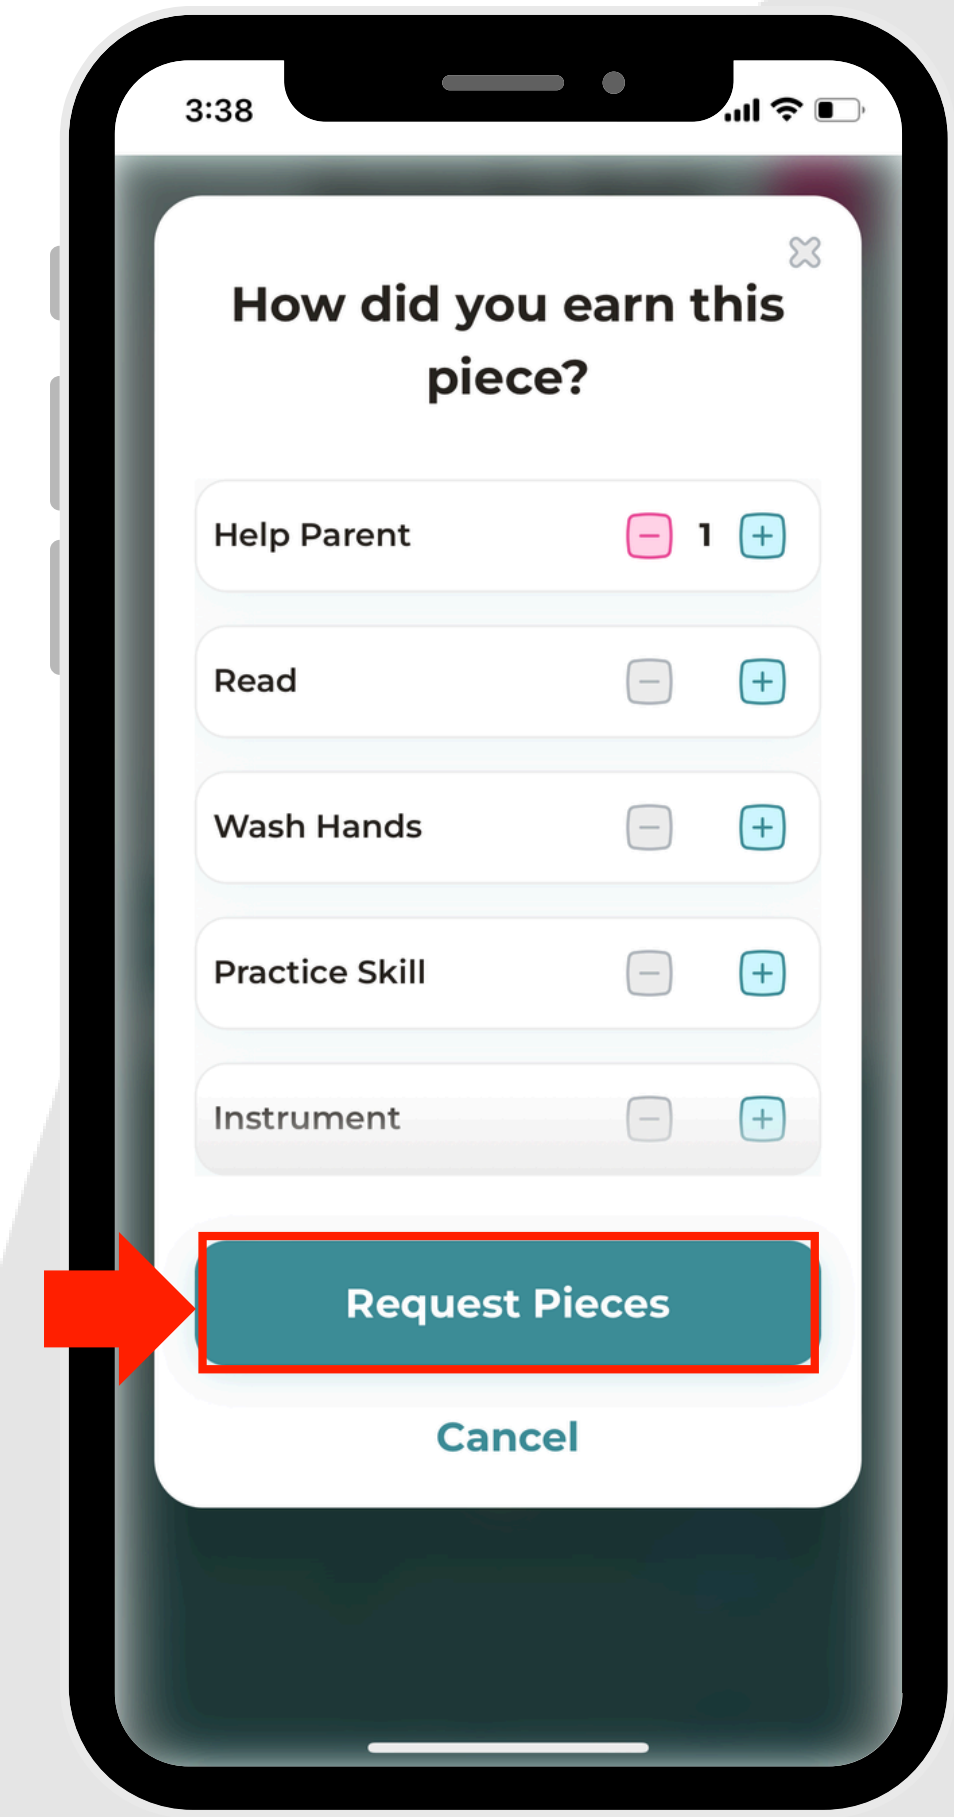

# How To Request Puzzle Pieces in Child Mode

1. In Child Mode, select "Chores."

2. Select an active puzzle.

3. Select "Request Pieces."

4. Choose how many pieces to request and the reason for requesting them. Then click "Request Pieces."