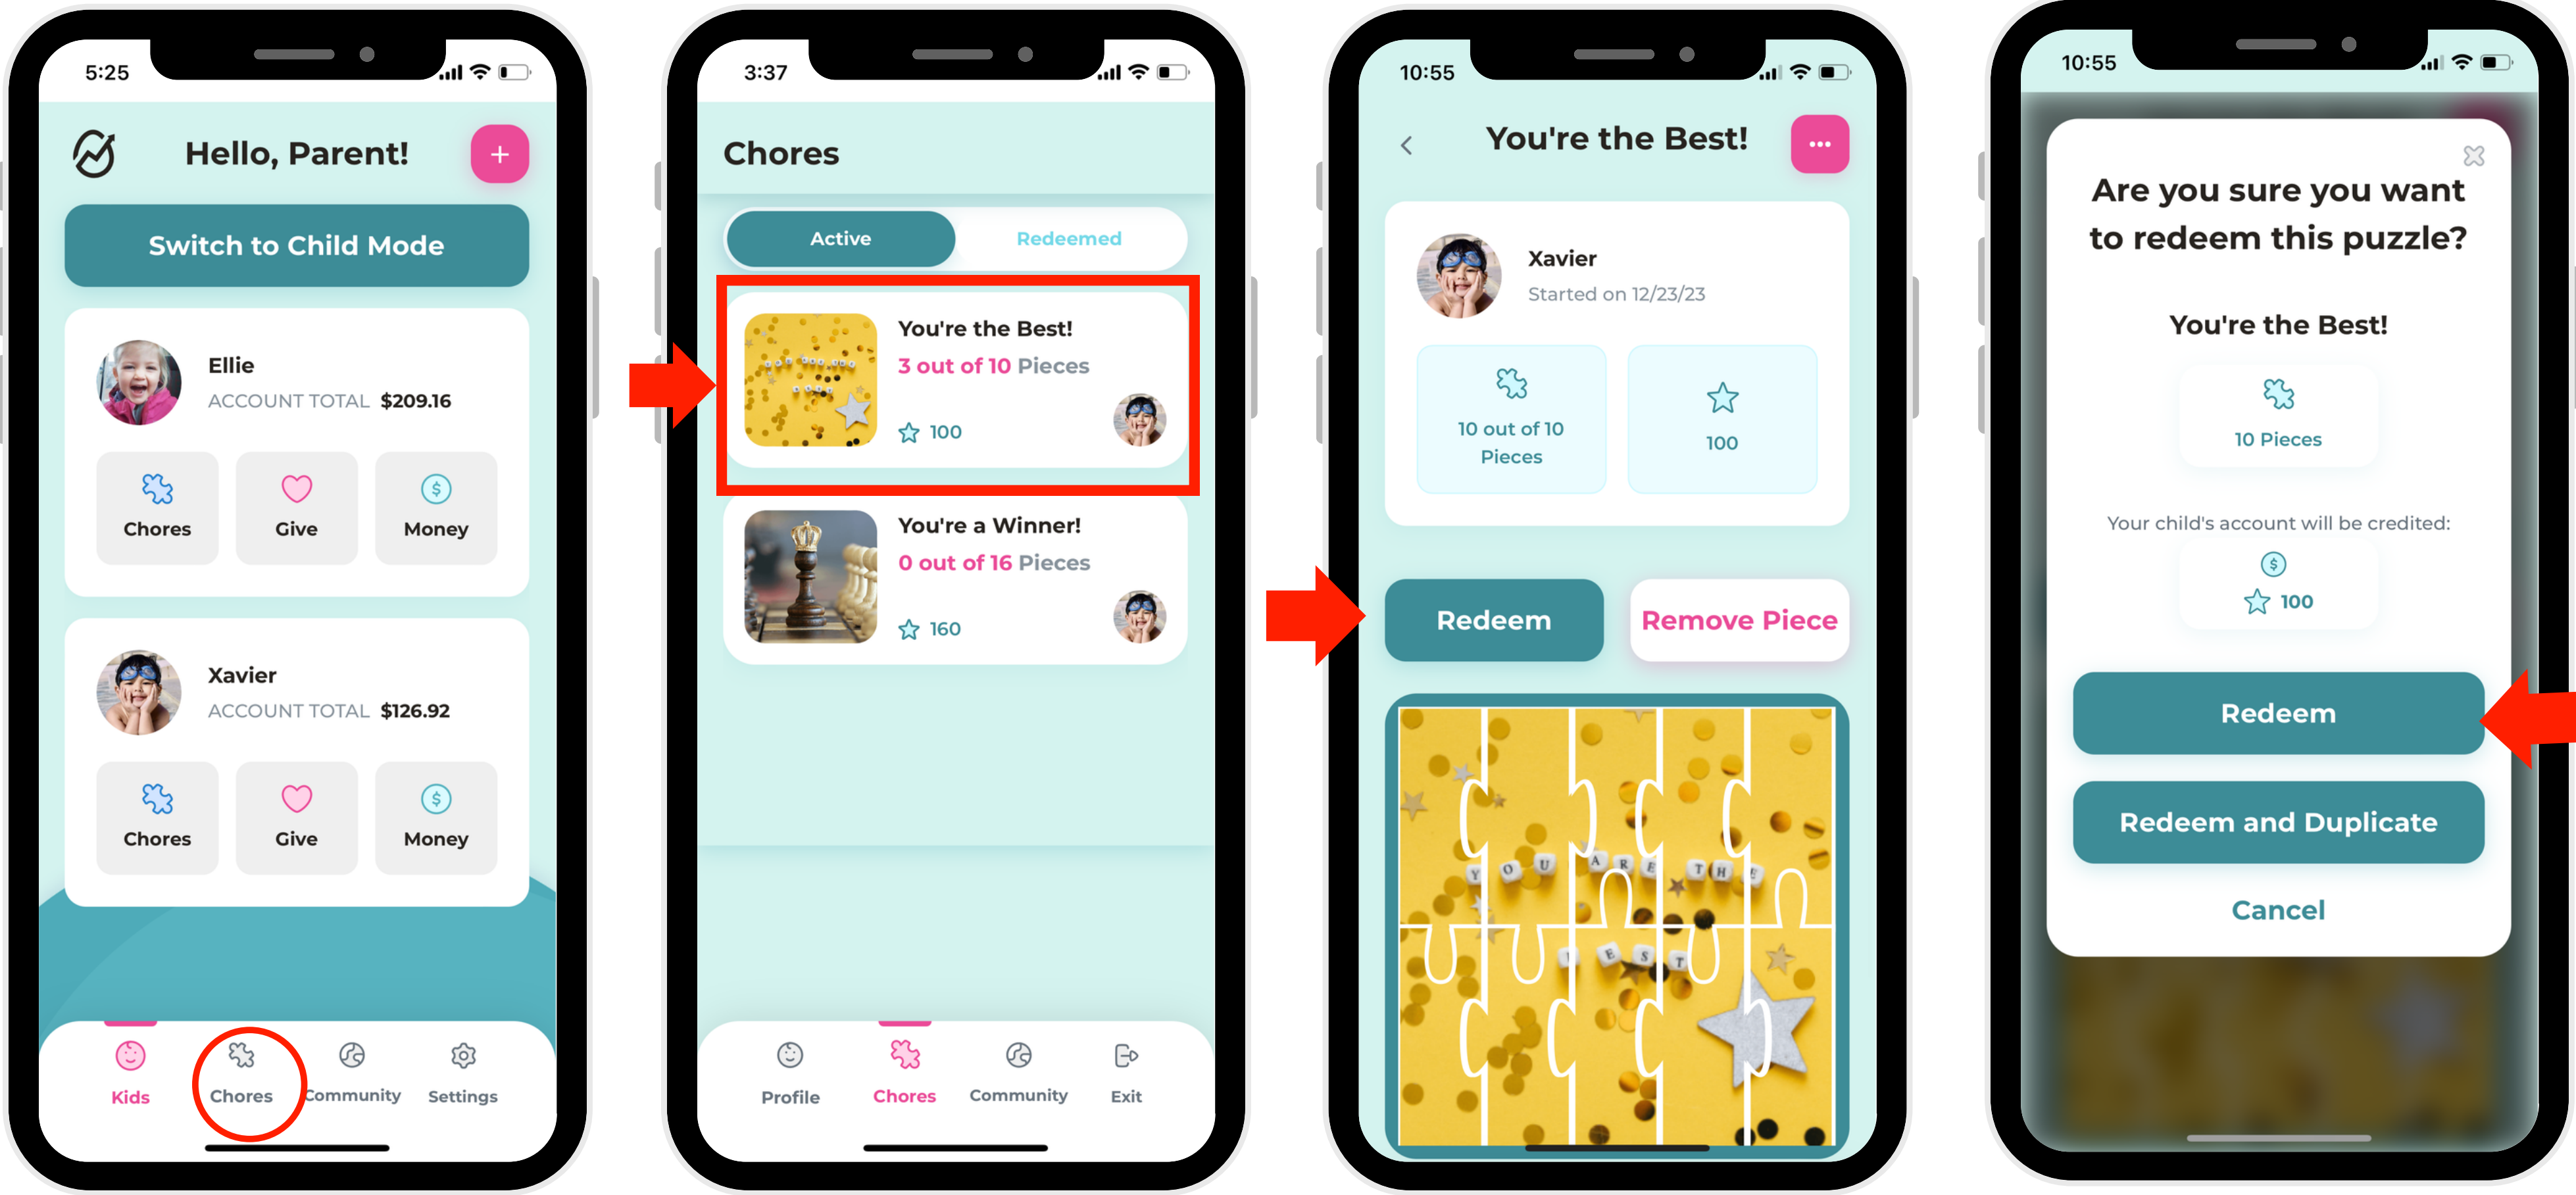

How to Redeem a Puzzle

1. In Child Mode, select "Chores."

2. Select the puzzle you'd like to redeem.

3. Select "Redeem" button.

4. Choose to redeem your puzzle or redeem and duplicate the puzzle for another task.