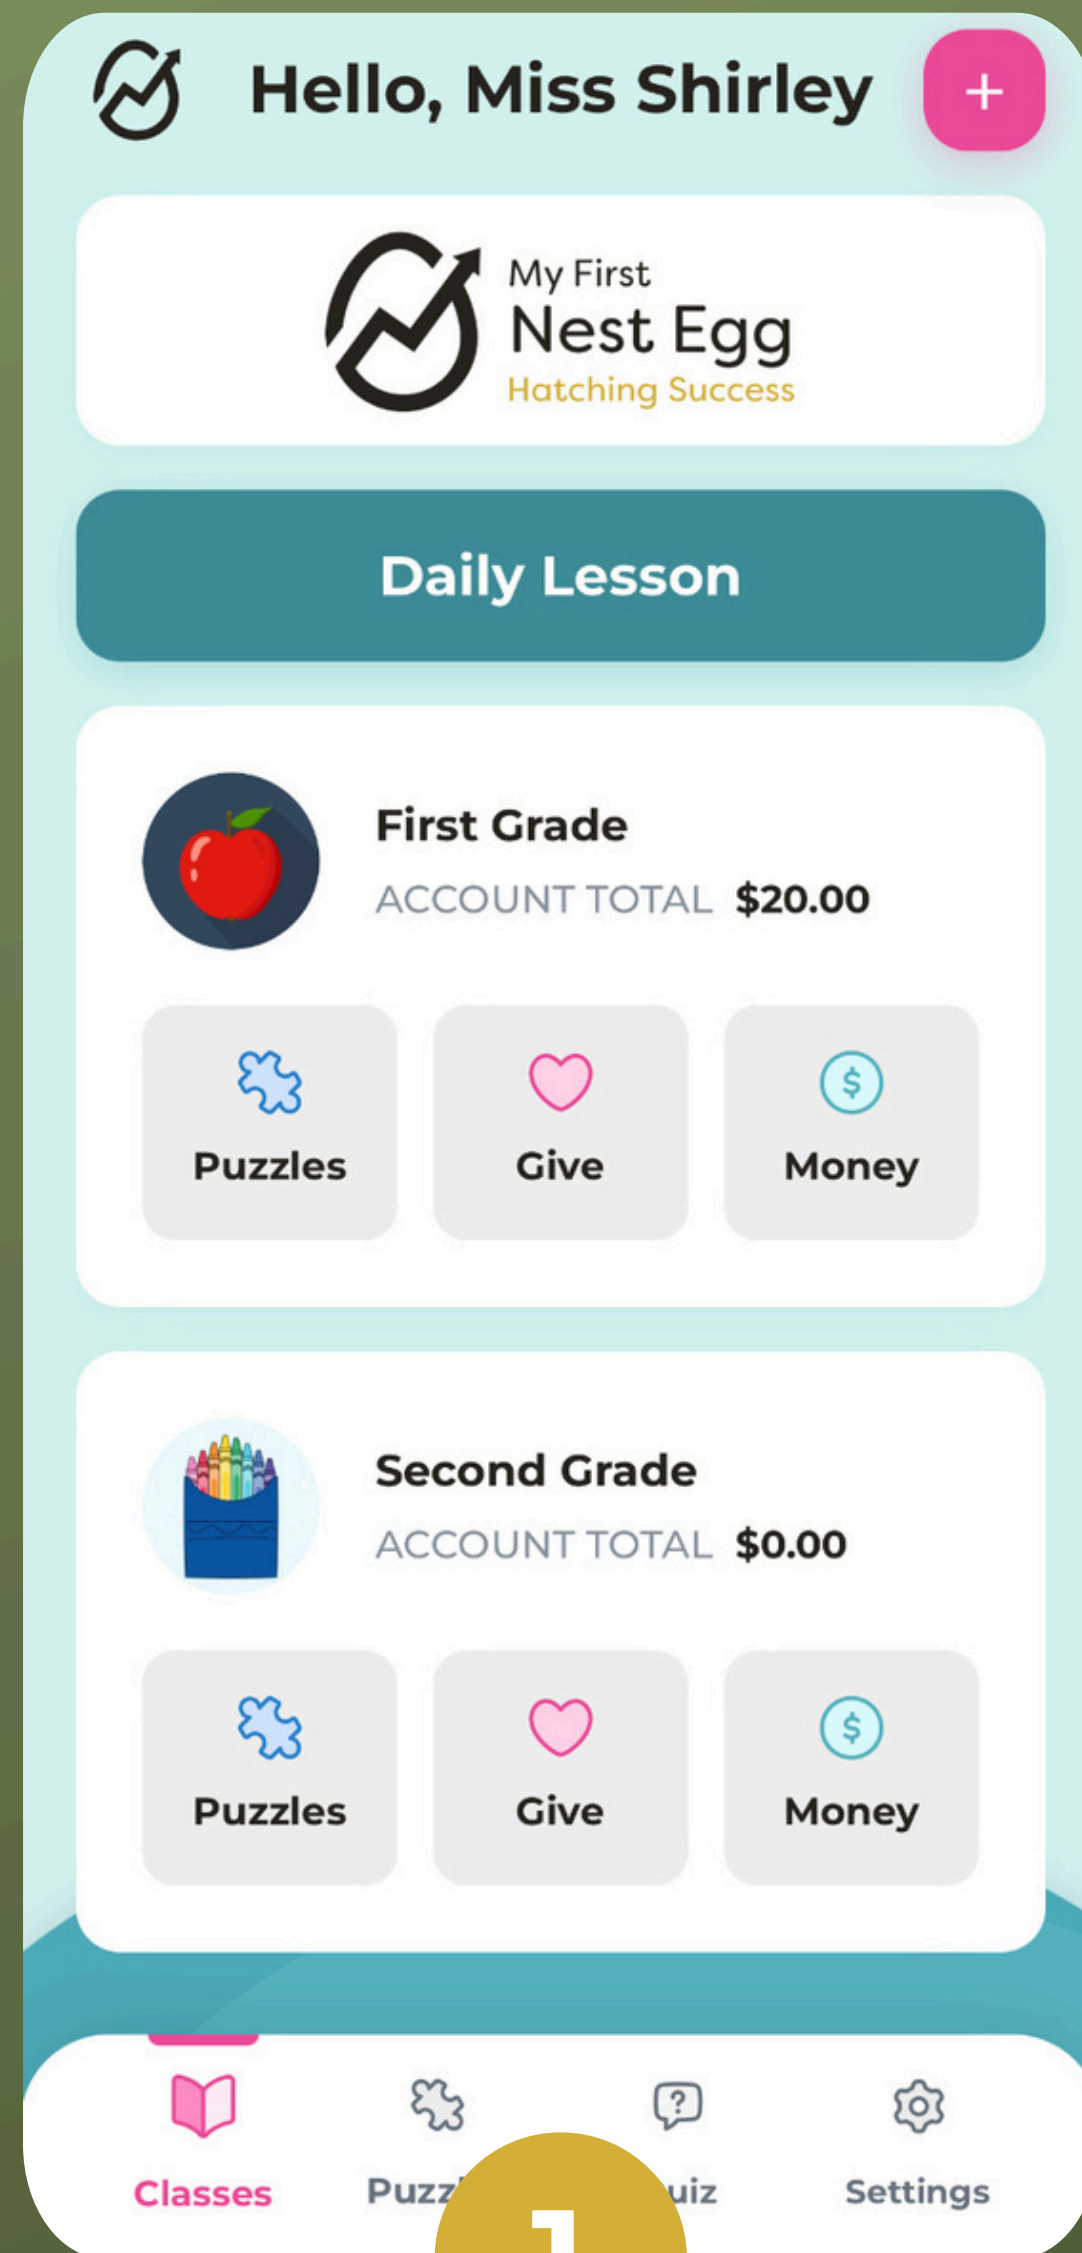

Viewing Puzzle History

For history of all classes, navigate to "Puzzles" on the bottom row of icons from the home page.

For history of only one class, navigate to "Puzzles" within a class profile.

Here, you can see active and past puzzles.