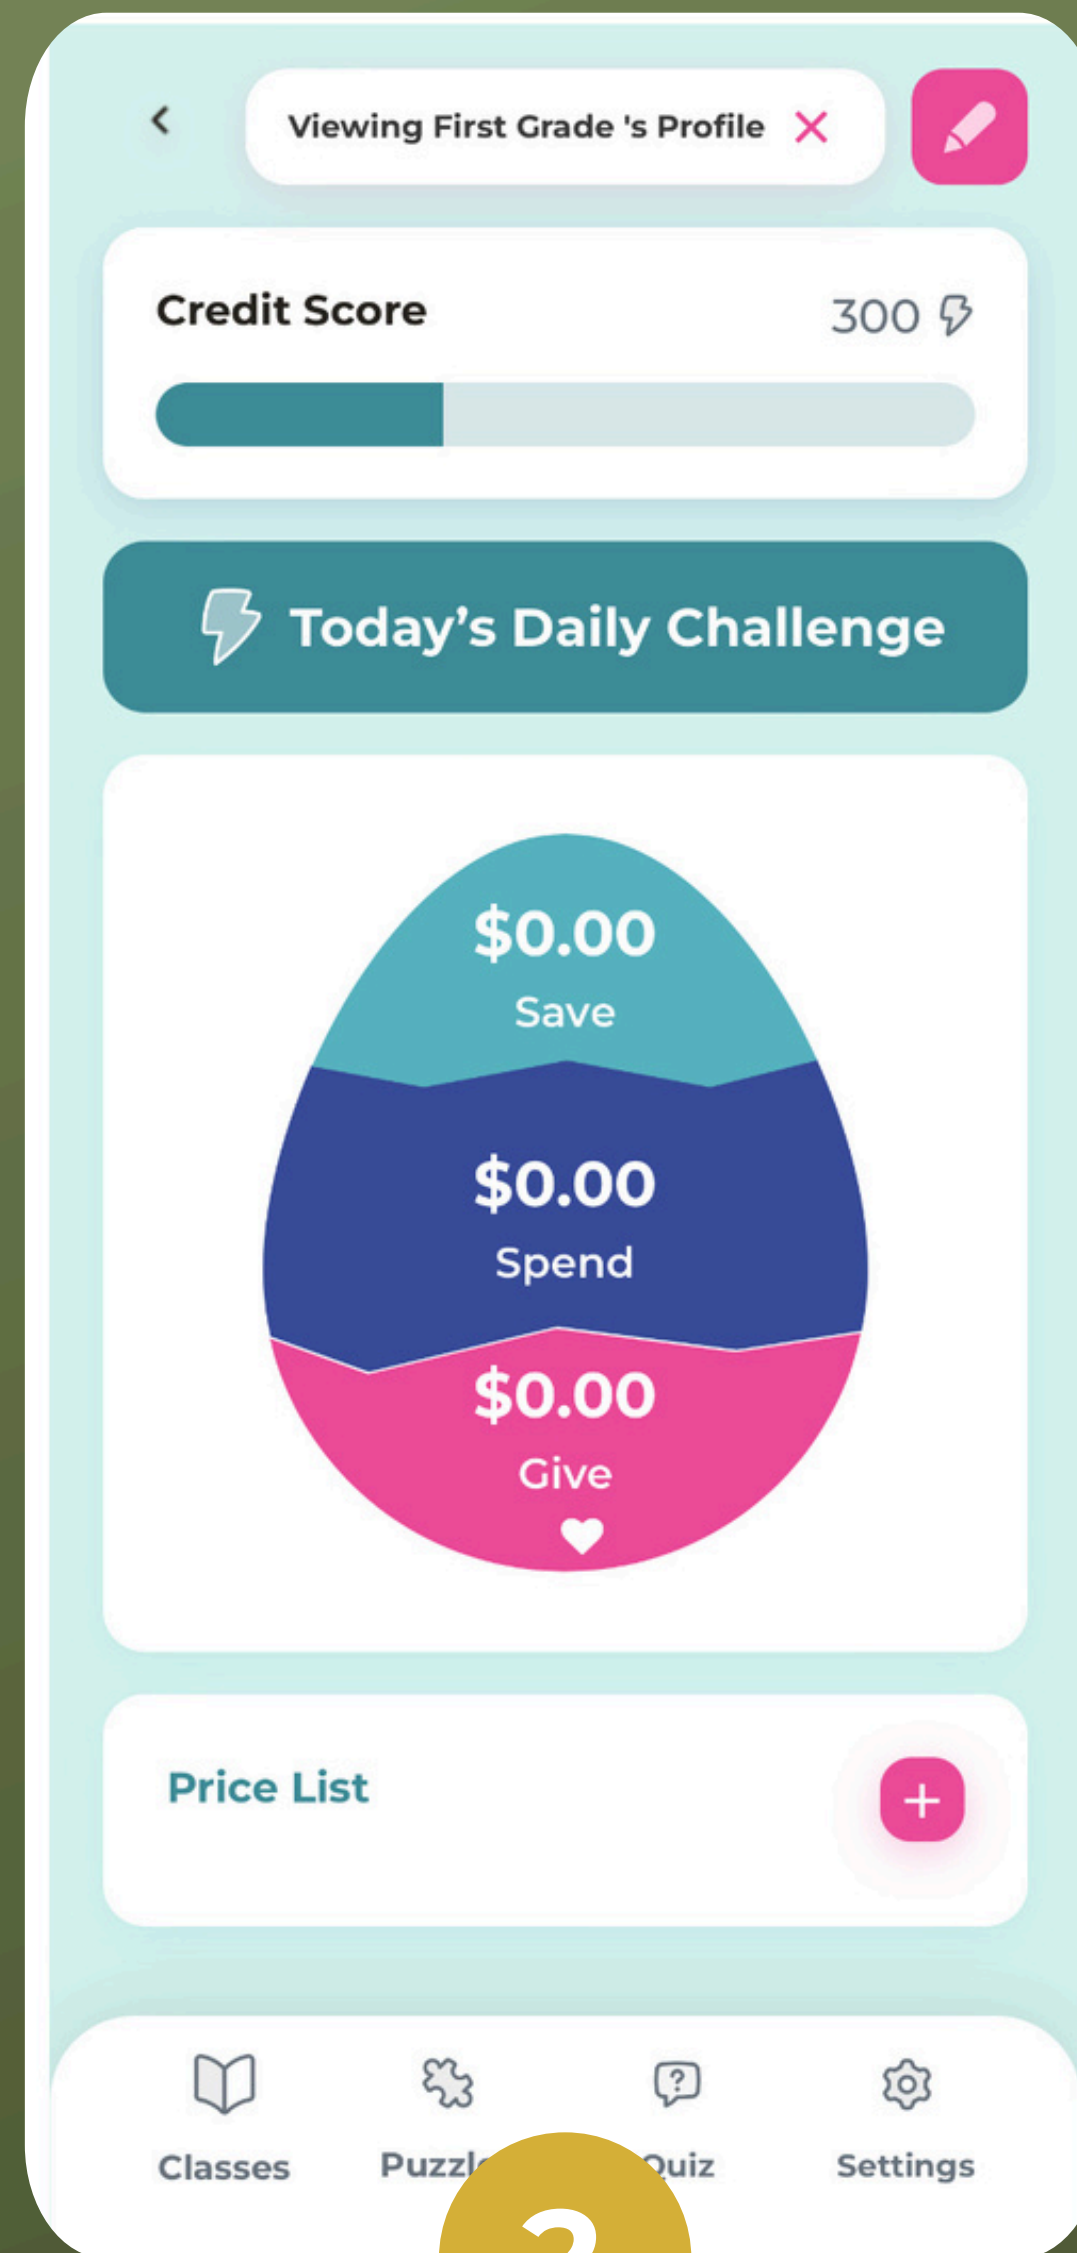

Viewing Puzzle History

For history of all classes, navigate to "Puzzles" on the bottom row of icons from the home page.

For history of only one class, navigate to "Puzzles" within a class profile.

Here, you can see active and past puzzles.