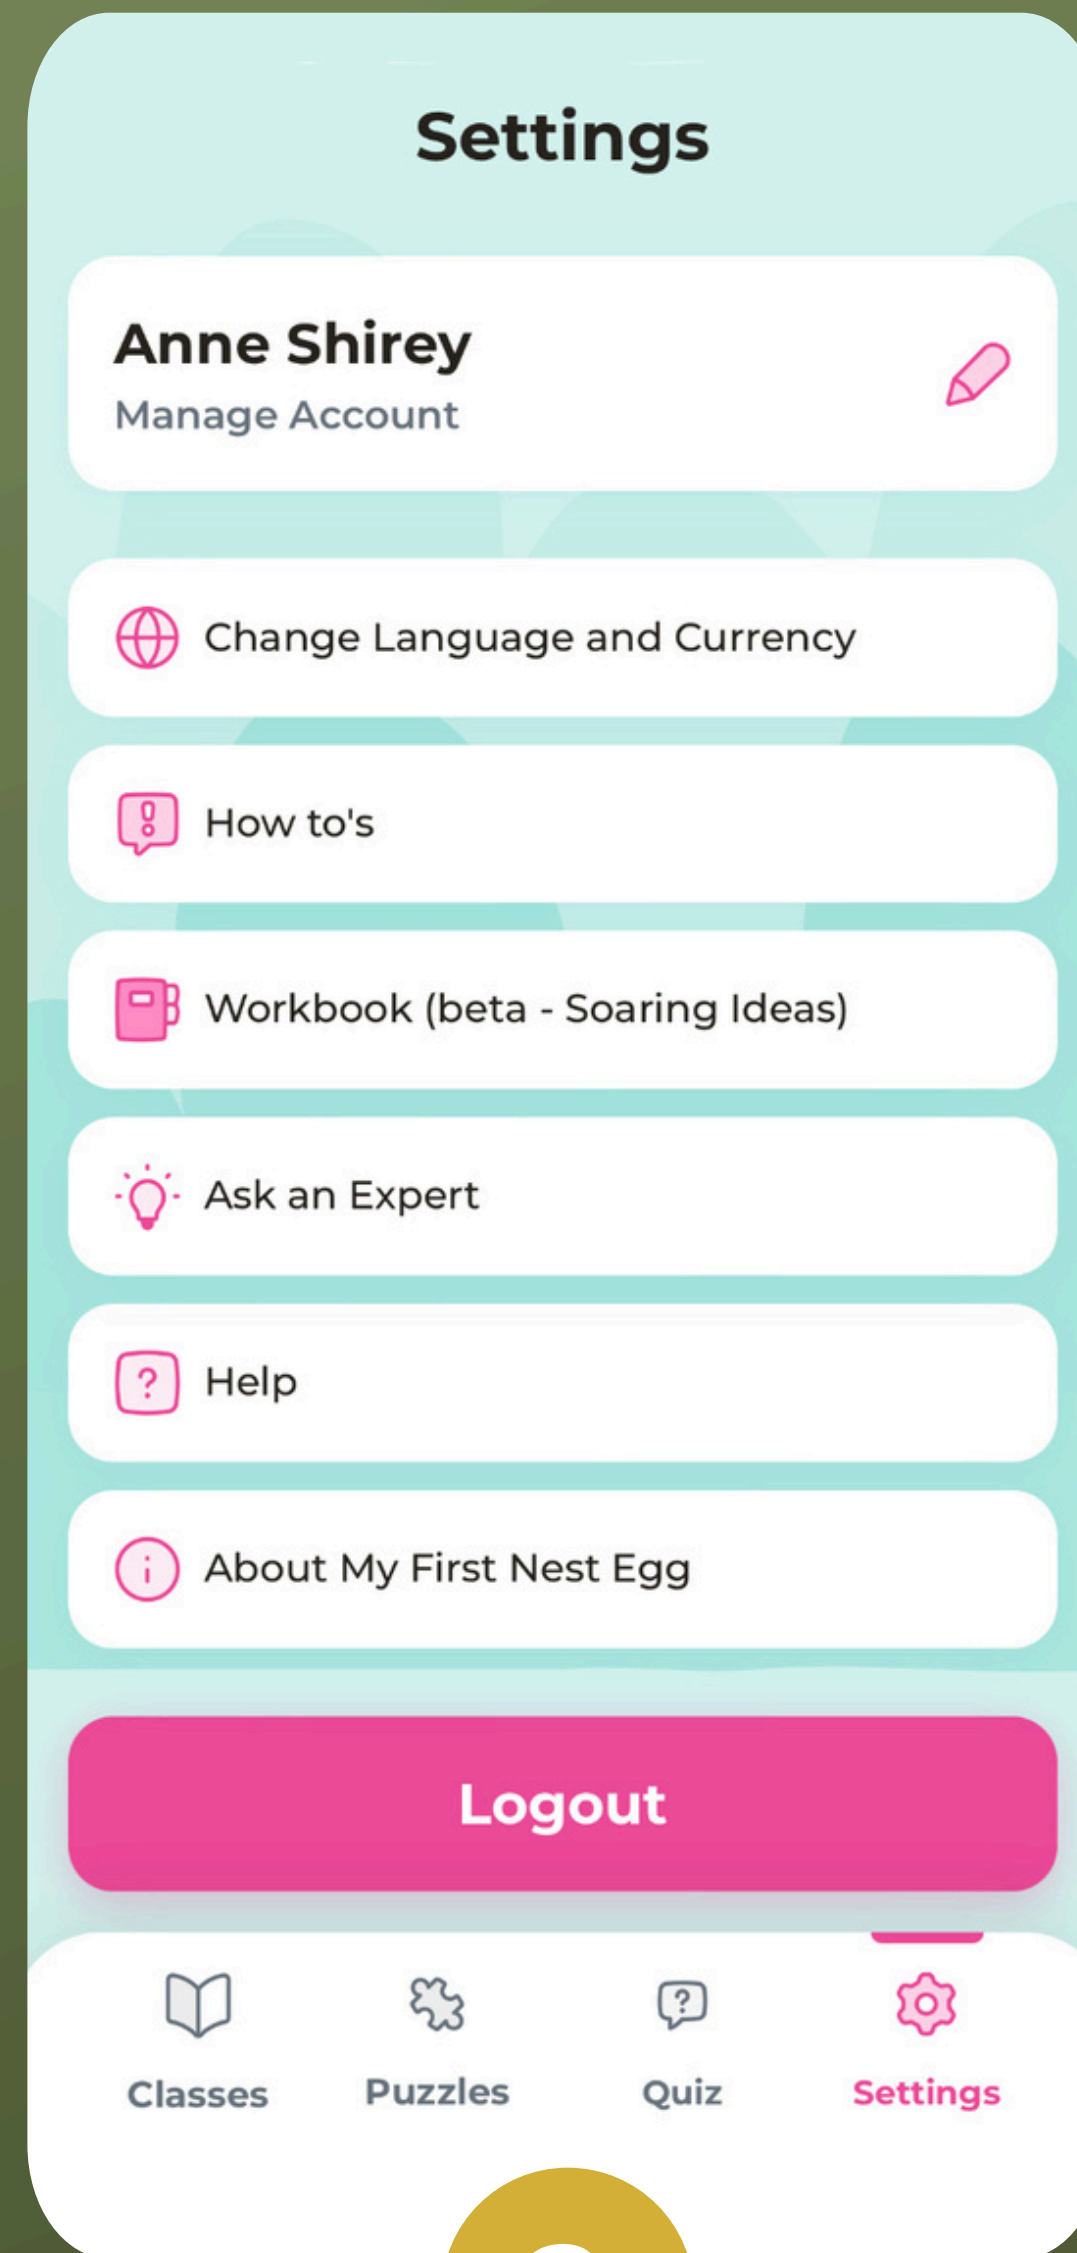

# How to Edit Profile

From the home page, select settings from the bottom row of icons.

Select the pencil icon to the right of "Manage Account."

Make changes to your profile as you'd like.