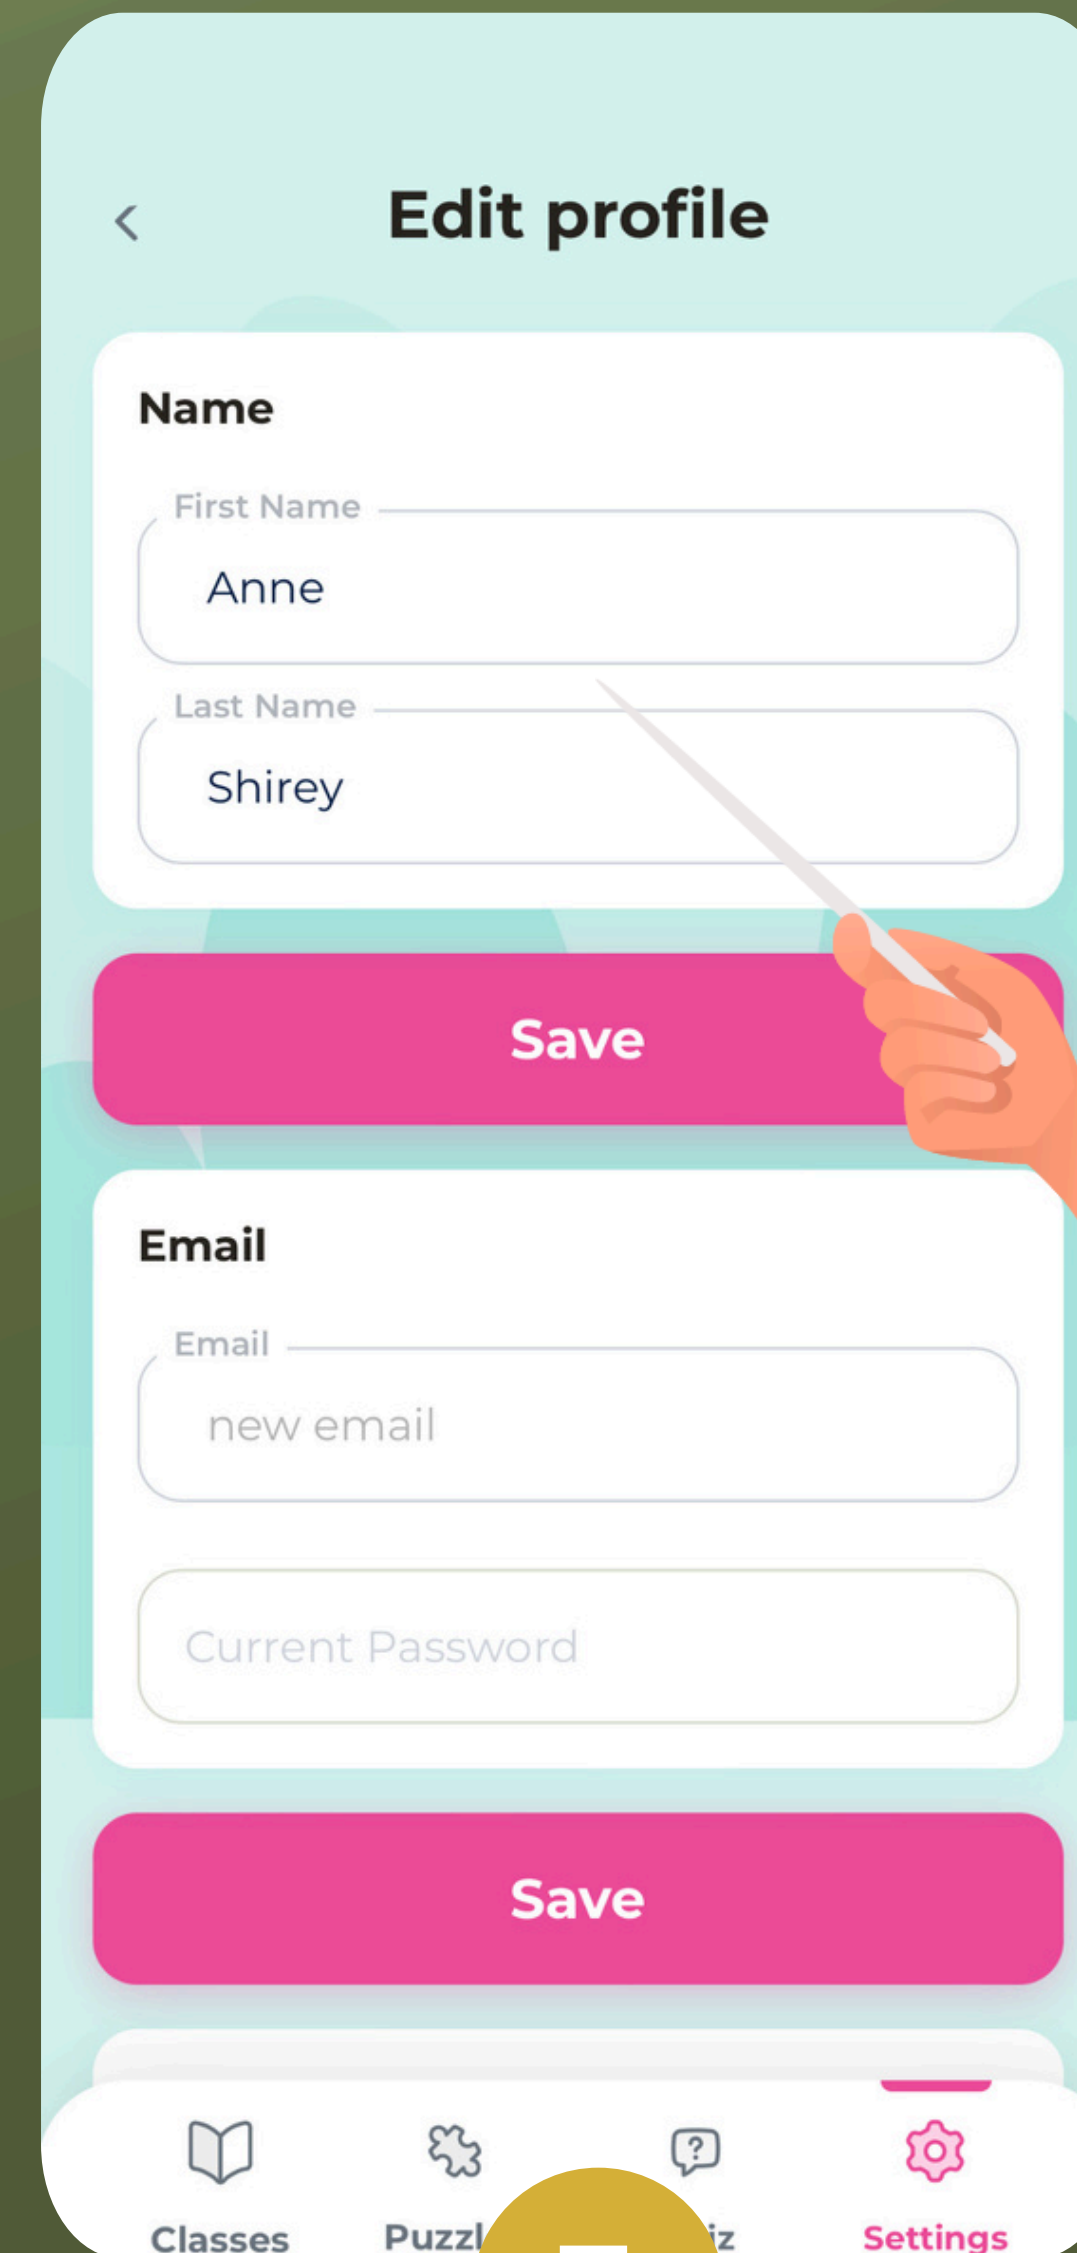

# How to Edit Profile

From the home page, select settings from the bottom row of icons.

Select the pencil icon to the right of "Manage Account."

Make changes to your profile as you'd like.