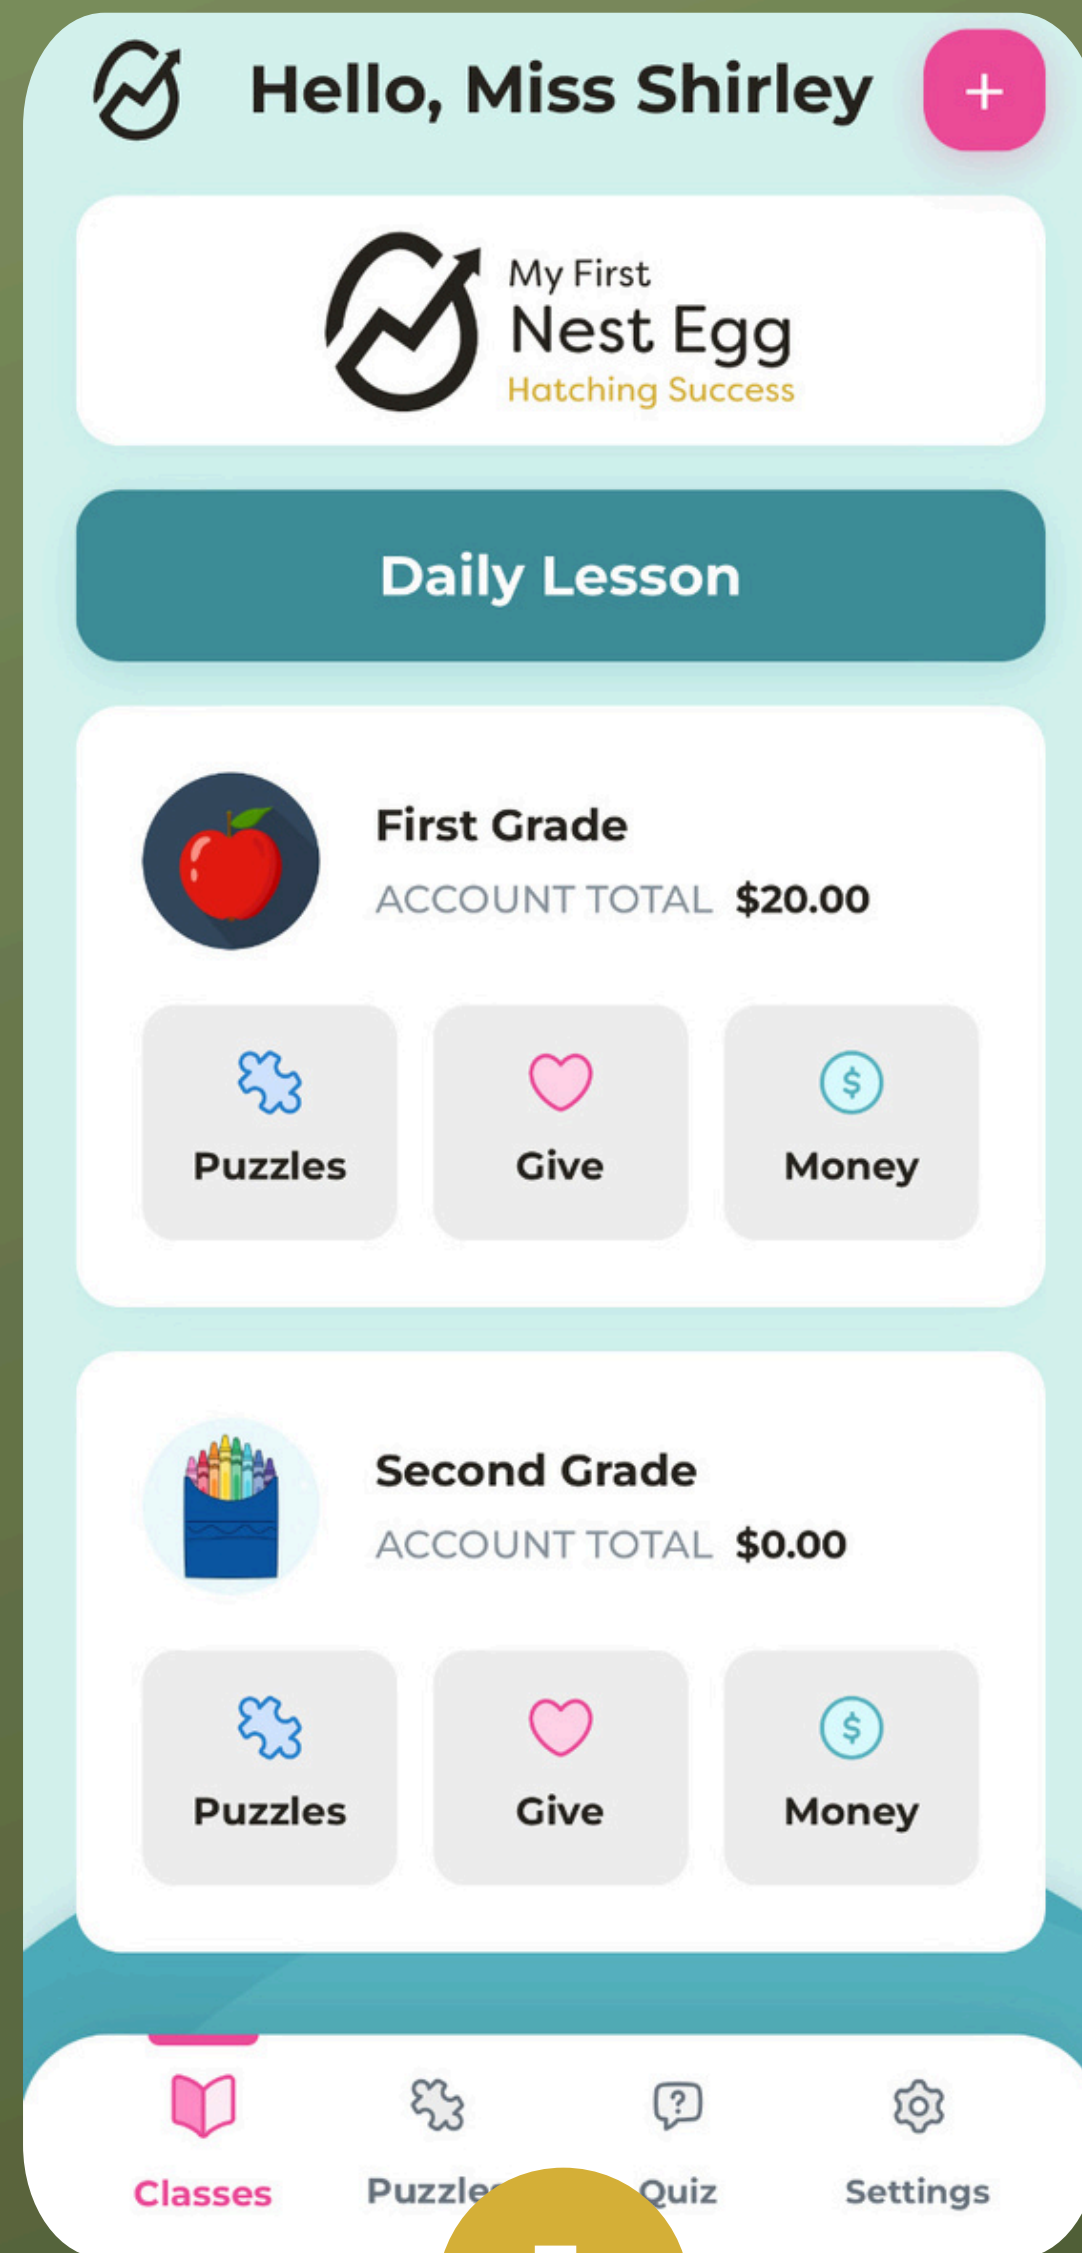

# How to Edit Profile

From the home page, select settings from the bottom row of icons.

Select the pencil icon to the right of "Manage Account."

Make changes to your profile as you'd like.