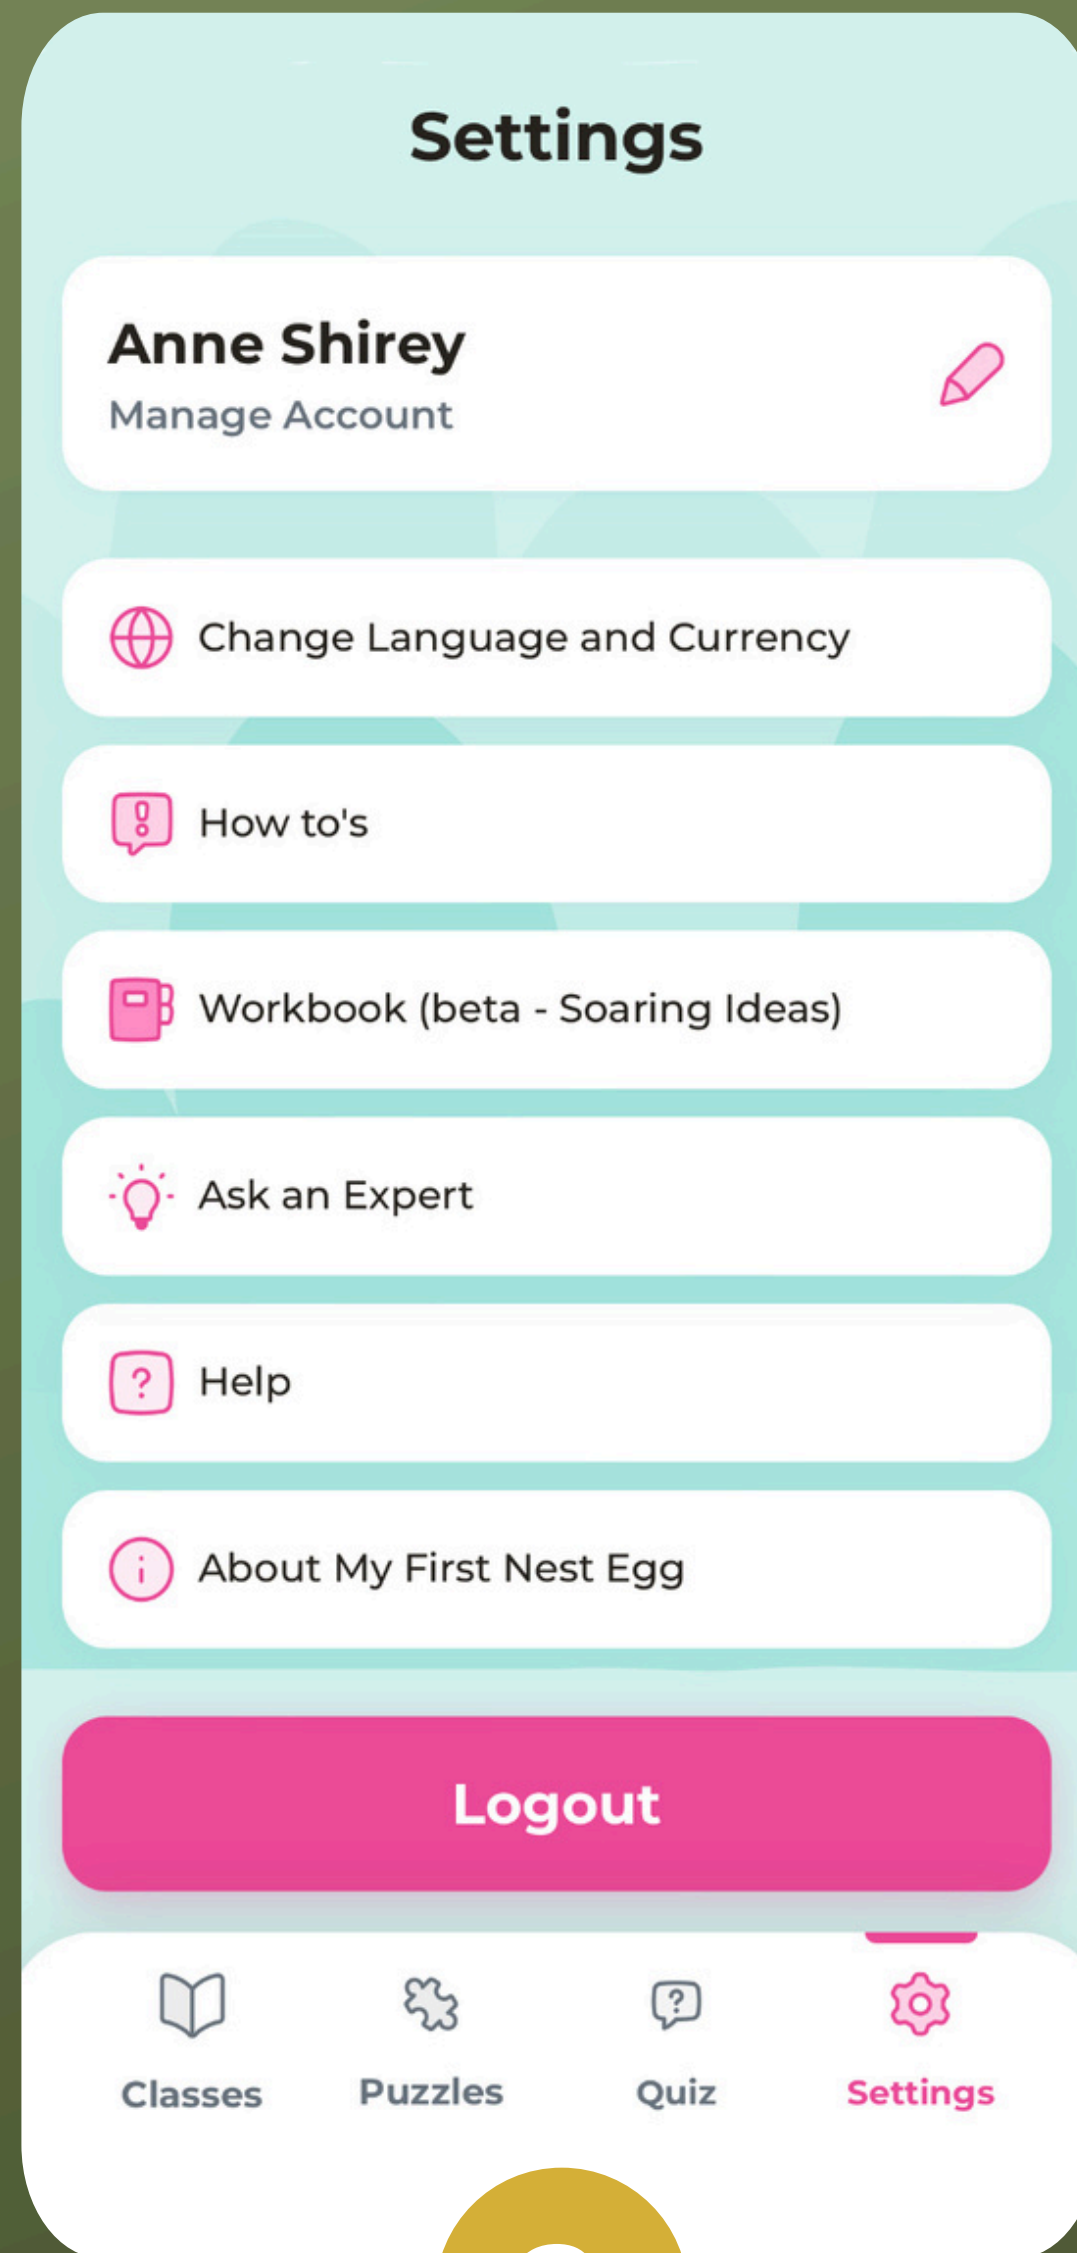

How to Change Password

From the home page, select settings from the bottom row of icons.

Select the pencil icon to the right of "Manage Account."

Select a new password.