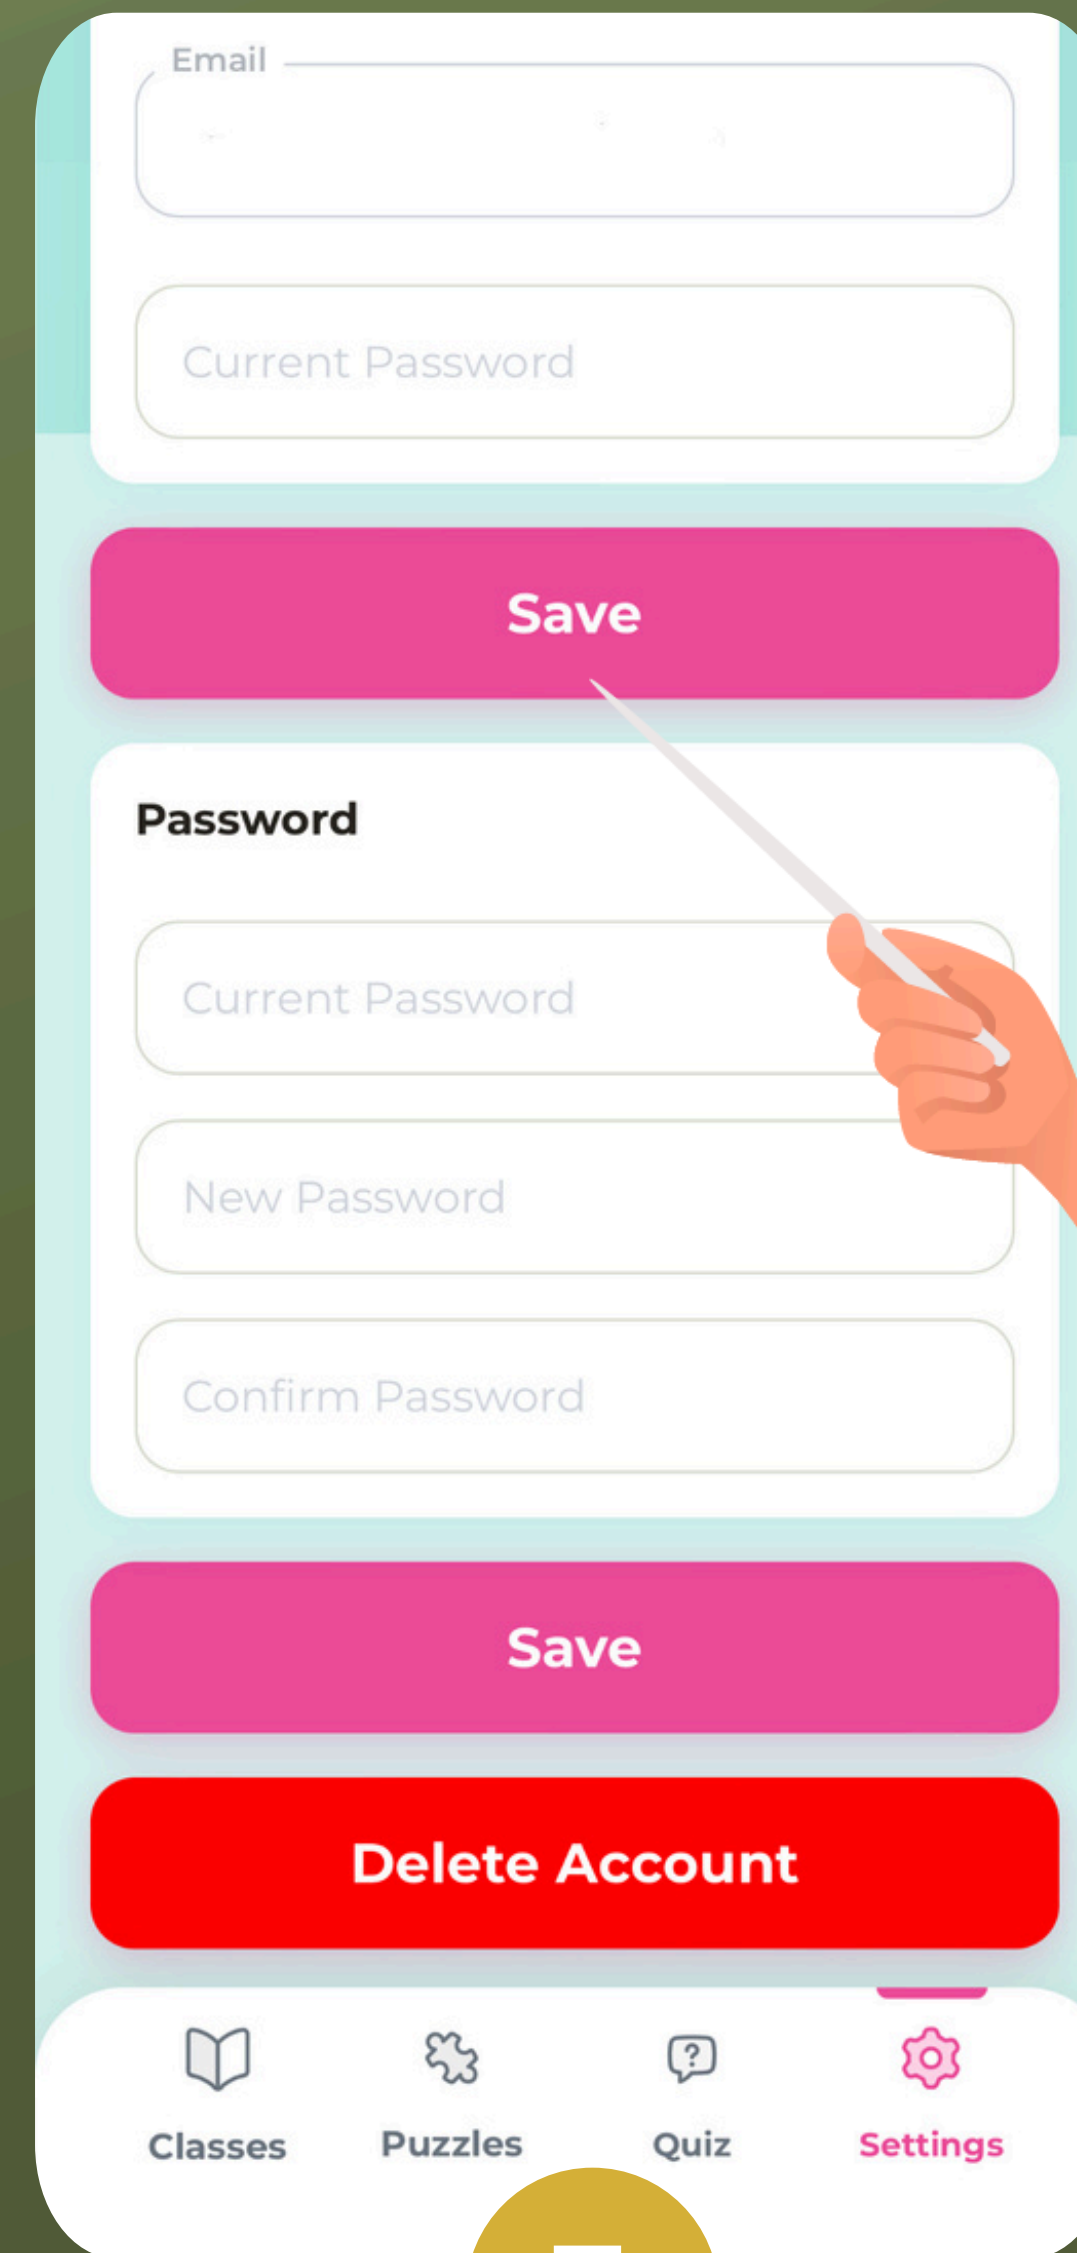

How to Change Password

From the home page, select settings from the bottom row of icons.

Select the pencil icon to the right of "Manage Account."

Select a new password.