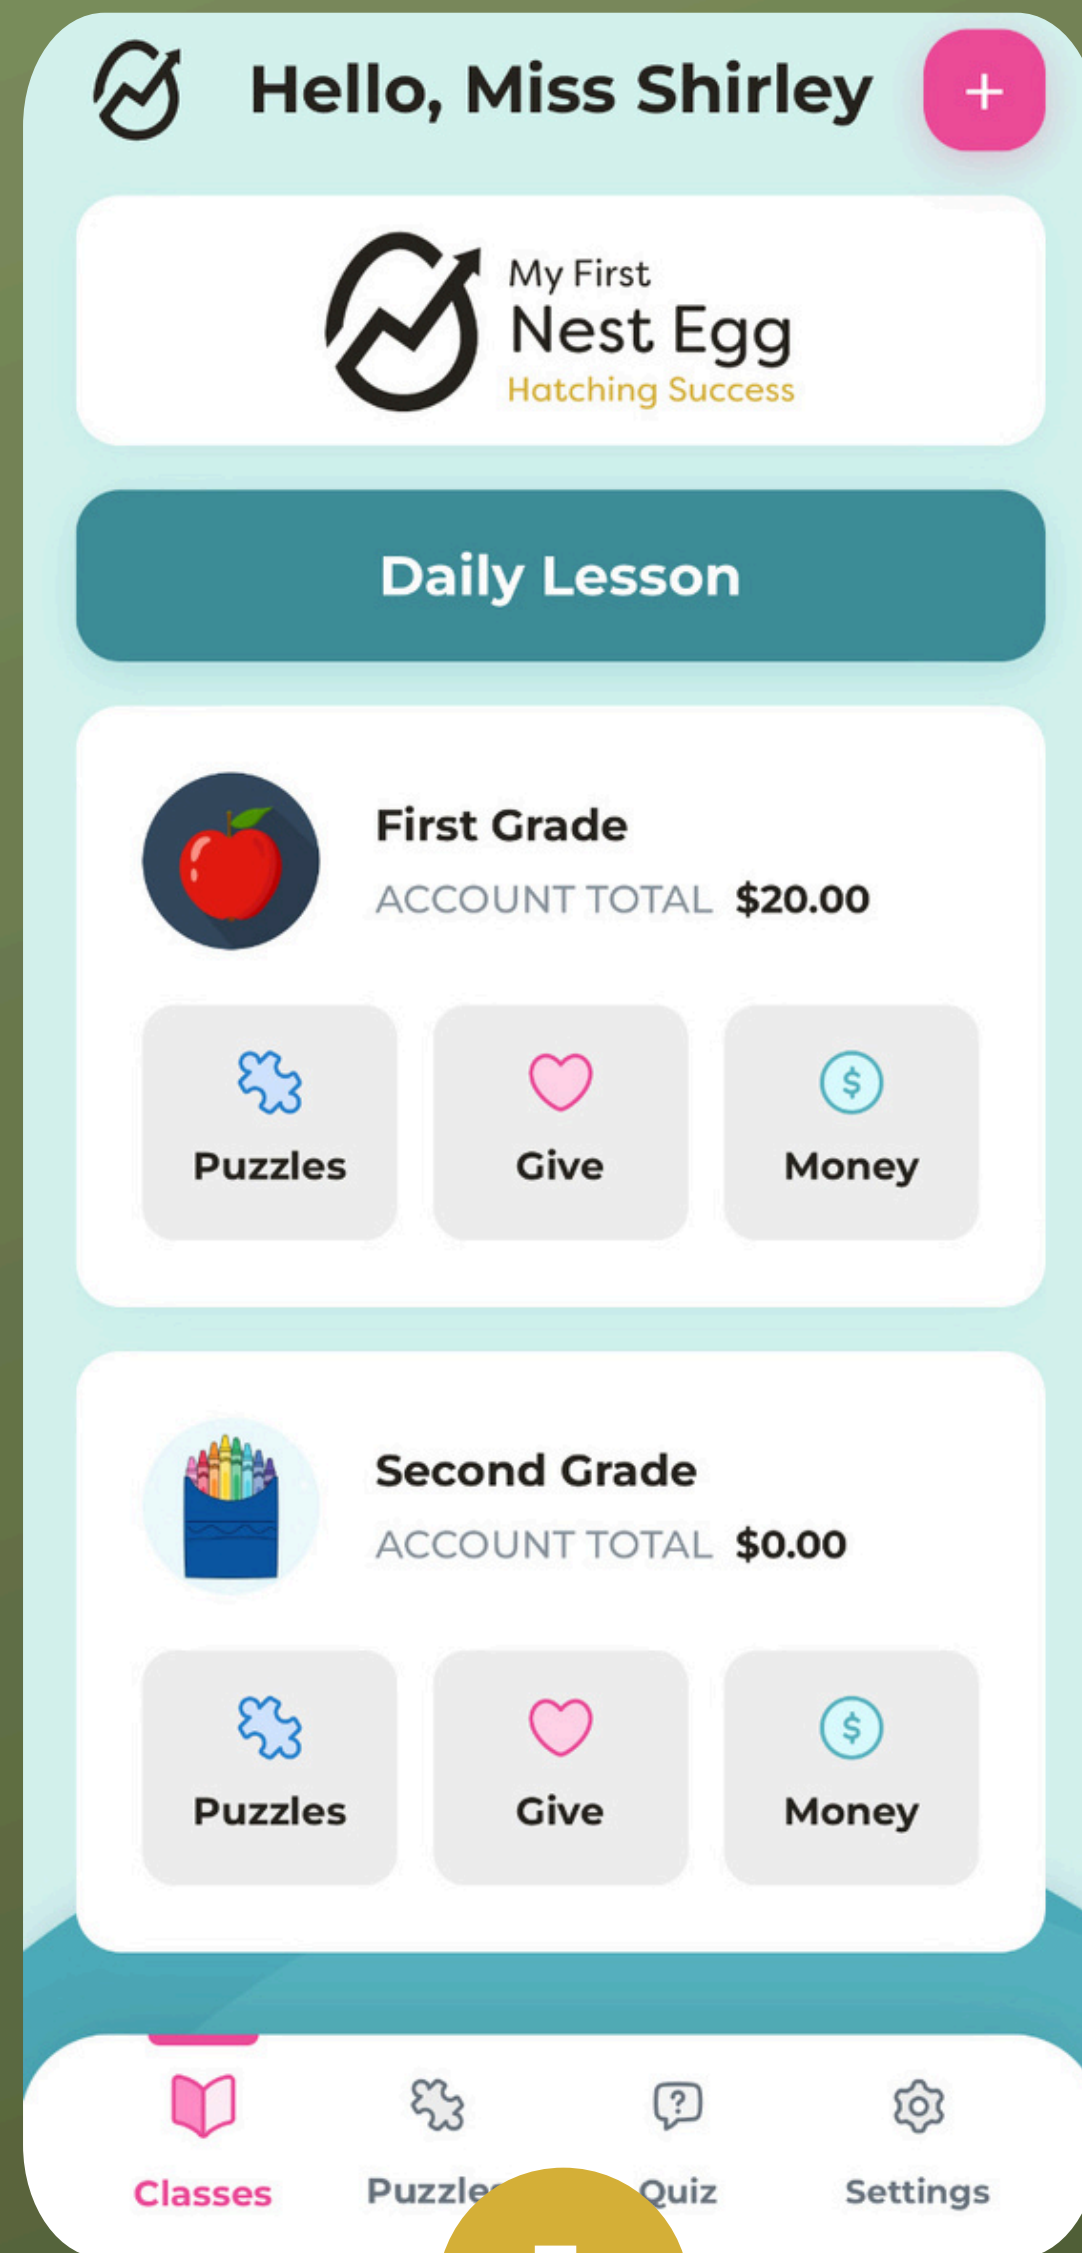

How to Change Password

From the home page, select settings from the bottom row of icons.

Select the pencil icon to the right of "Manage Account."

Select a new password.