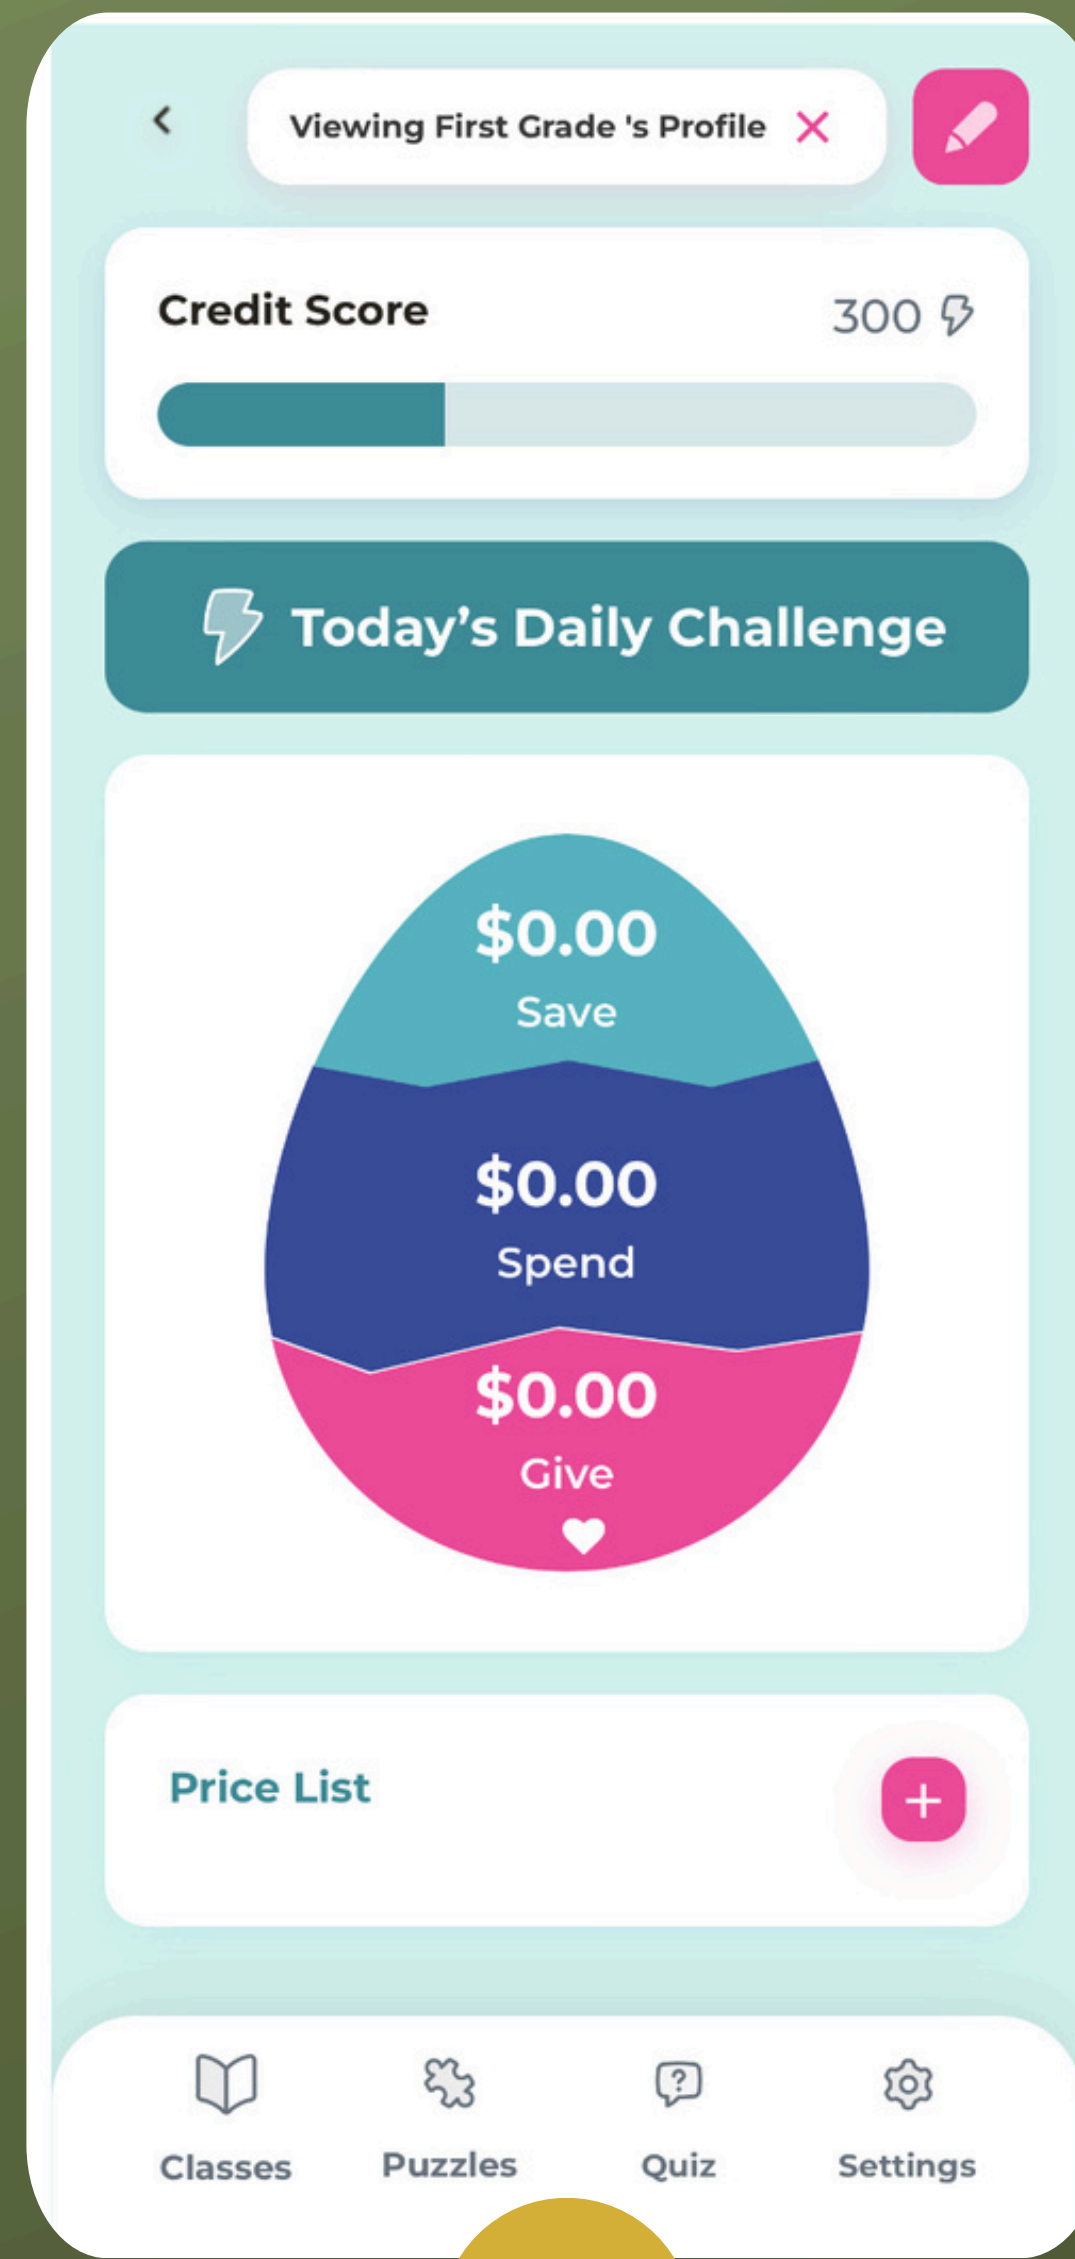

Adding an Act of Kindness

From the home page, select a class.

Within the Nest Egg, select the "Give Account."

Under "Acts" click the "Add Kindness" button.

Enter a description and click "Add Kindness."