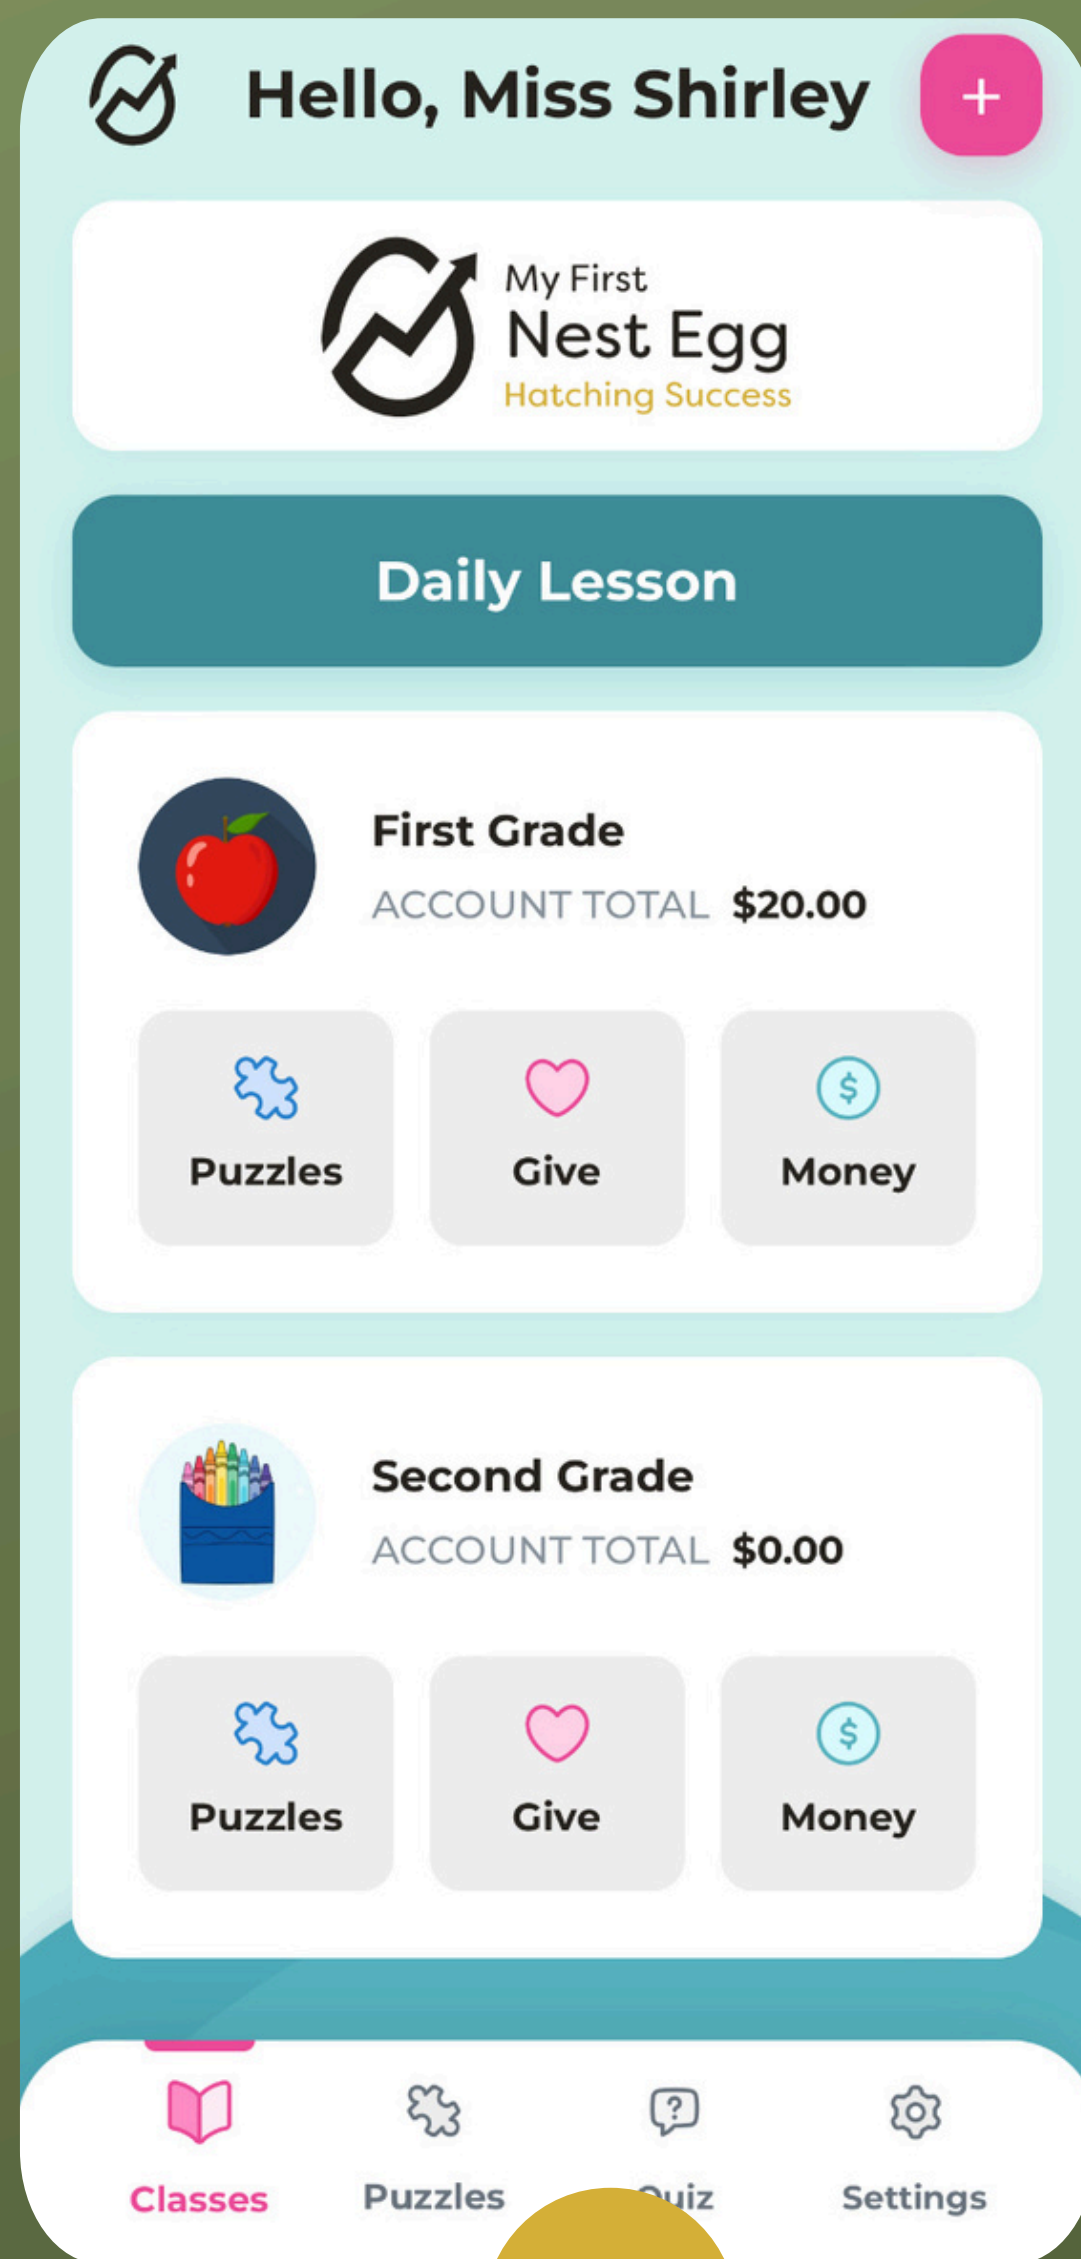

Adding an Act of Kindness

From the home page, select a class.

Within the Nest Egg, select the "Give Account."

Under "Acts" click the "Add Kindness" button.

Enter a description and click "Add Kindness."