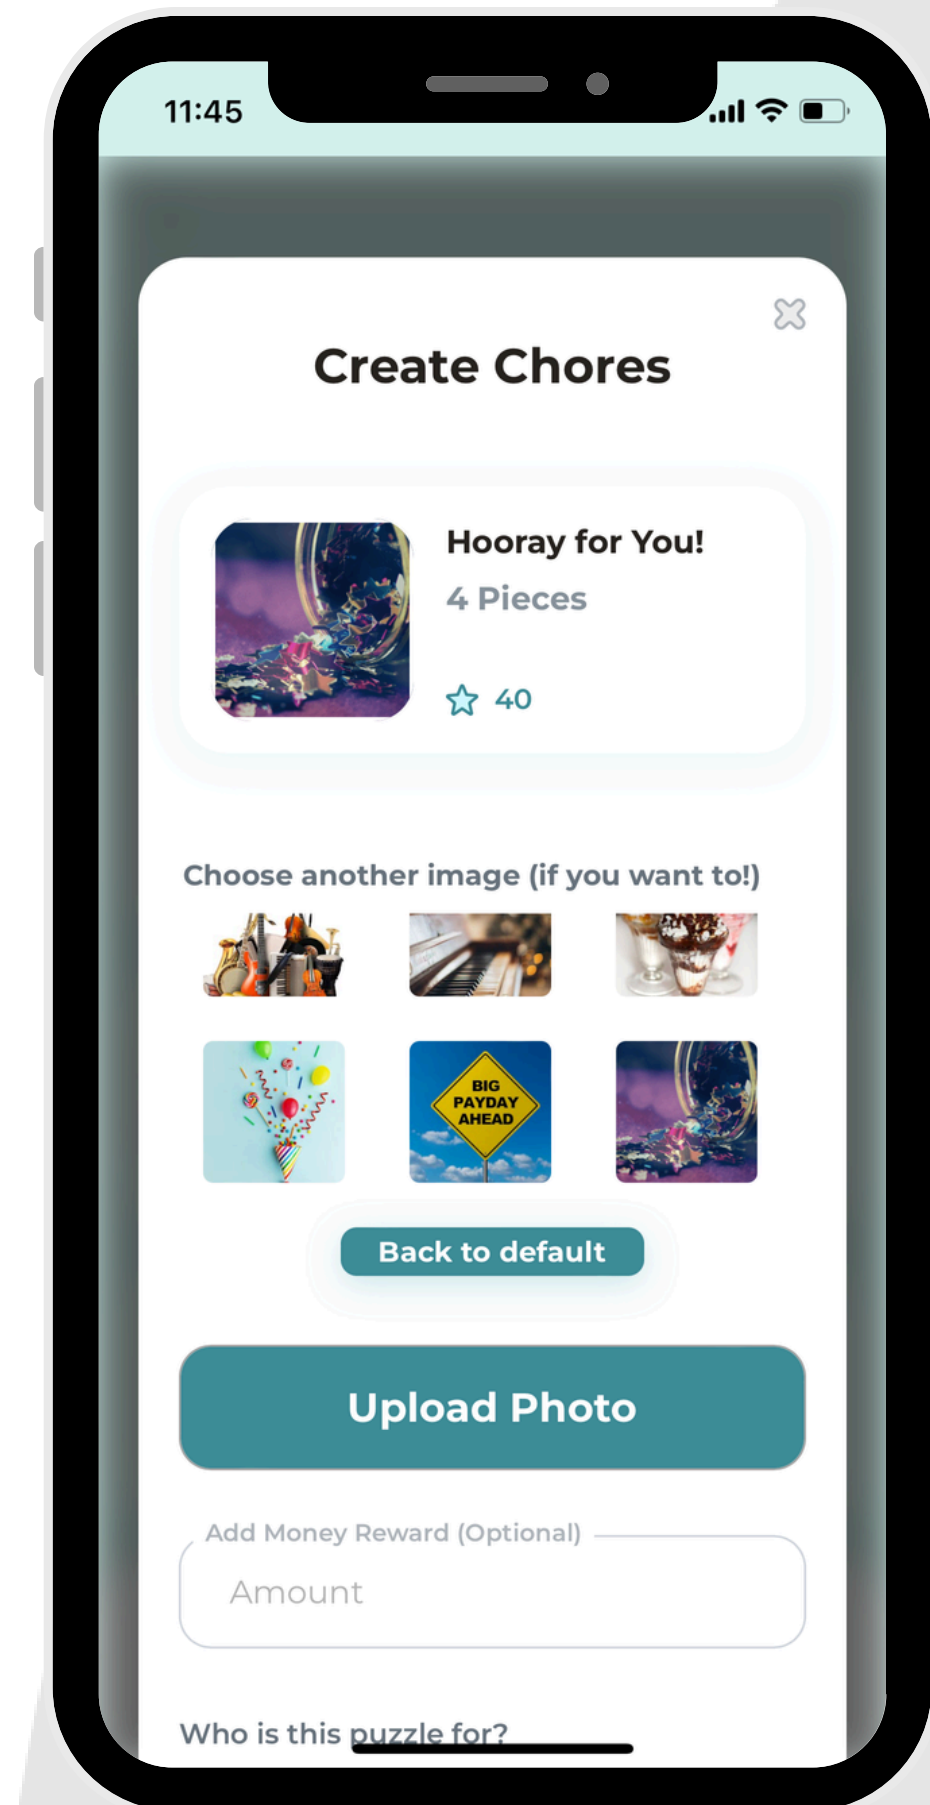

# Create an Expert Recommended Puzzle

1. In Parent Mode, navigate to Chores.

2. Select the (+) button in the right-hand corner.

3. Select "Expert Recommended Puzzles."

4. Choose from an array of puzzle templates to personalize!