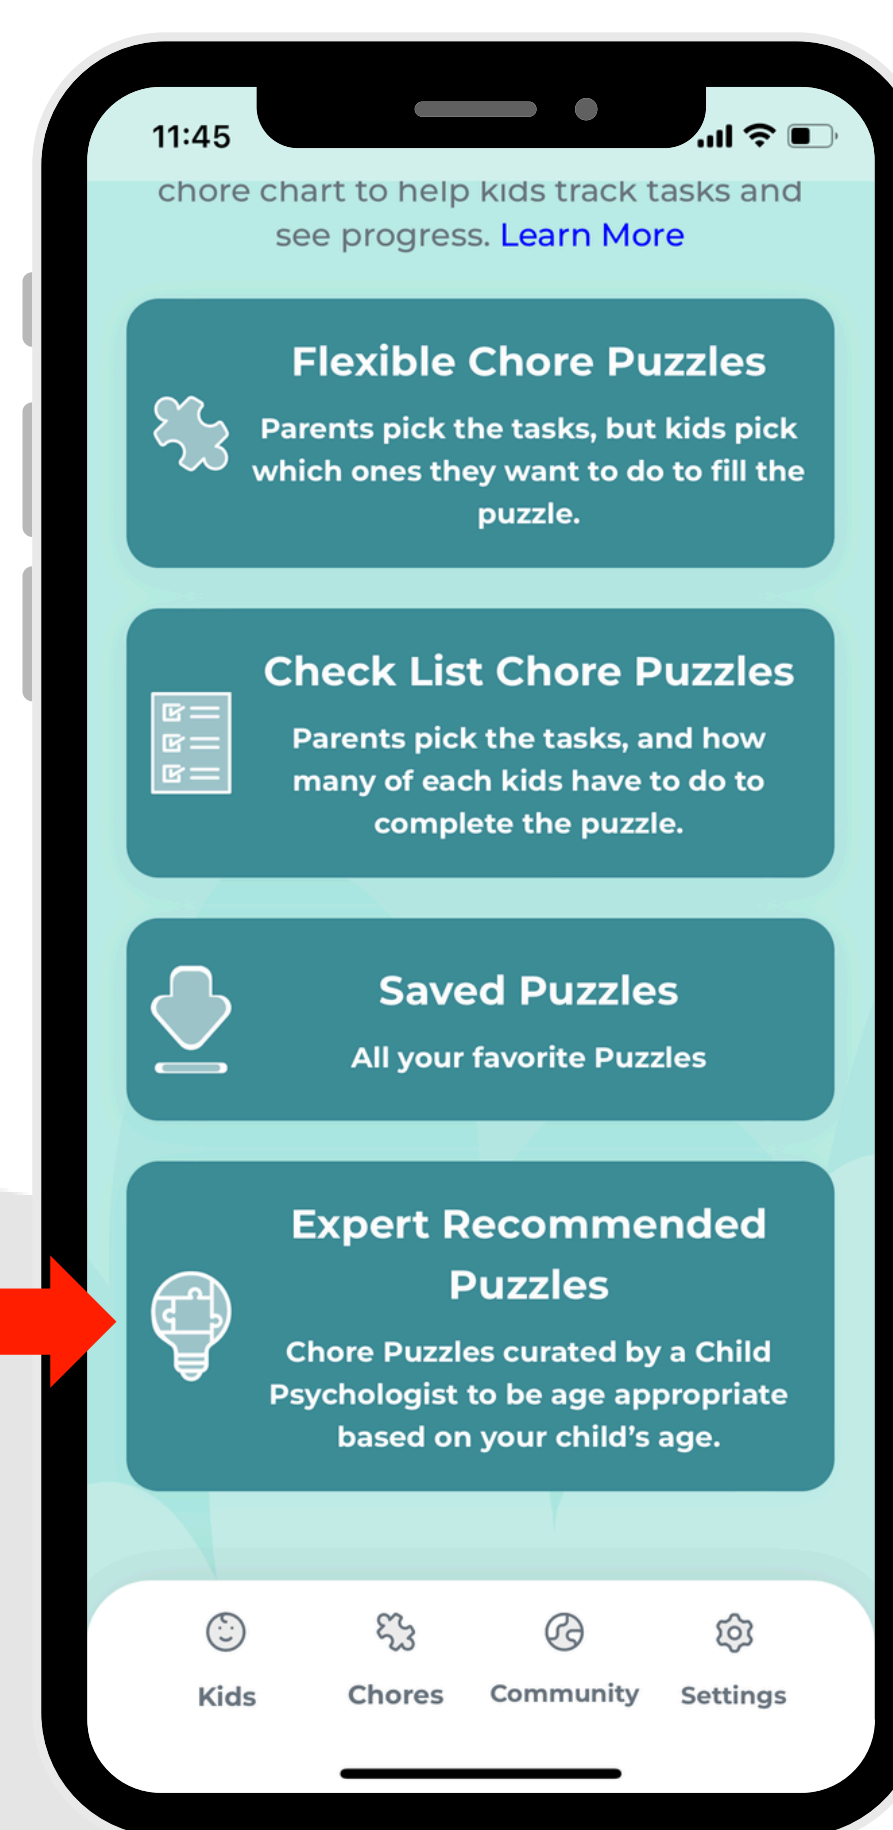

# Create an Expert Recommended Puzzle

1. In Parent Mode, navigate to Chores.

2. Select the (+) button in the right-hand corner.

3. Select "Expert Recommended Puzzles."

4. Choose from an array of puzzle templates to personalize!