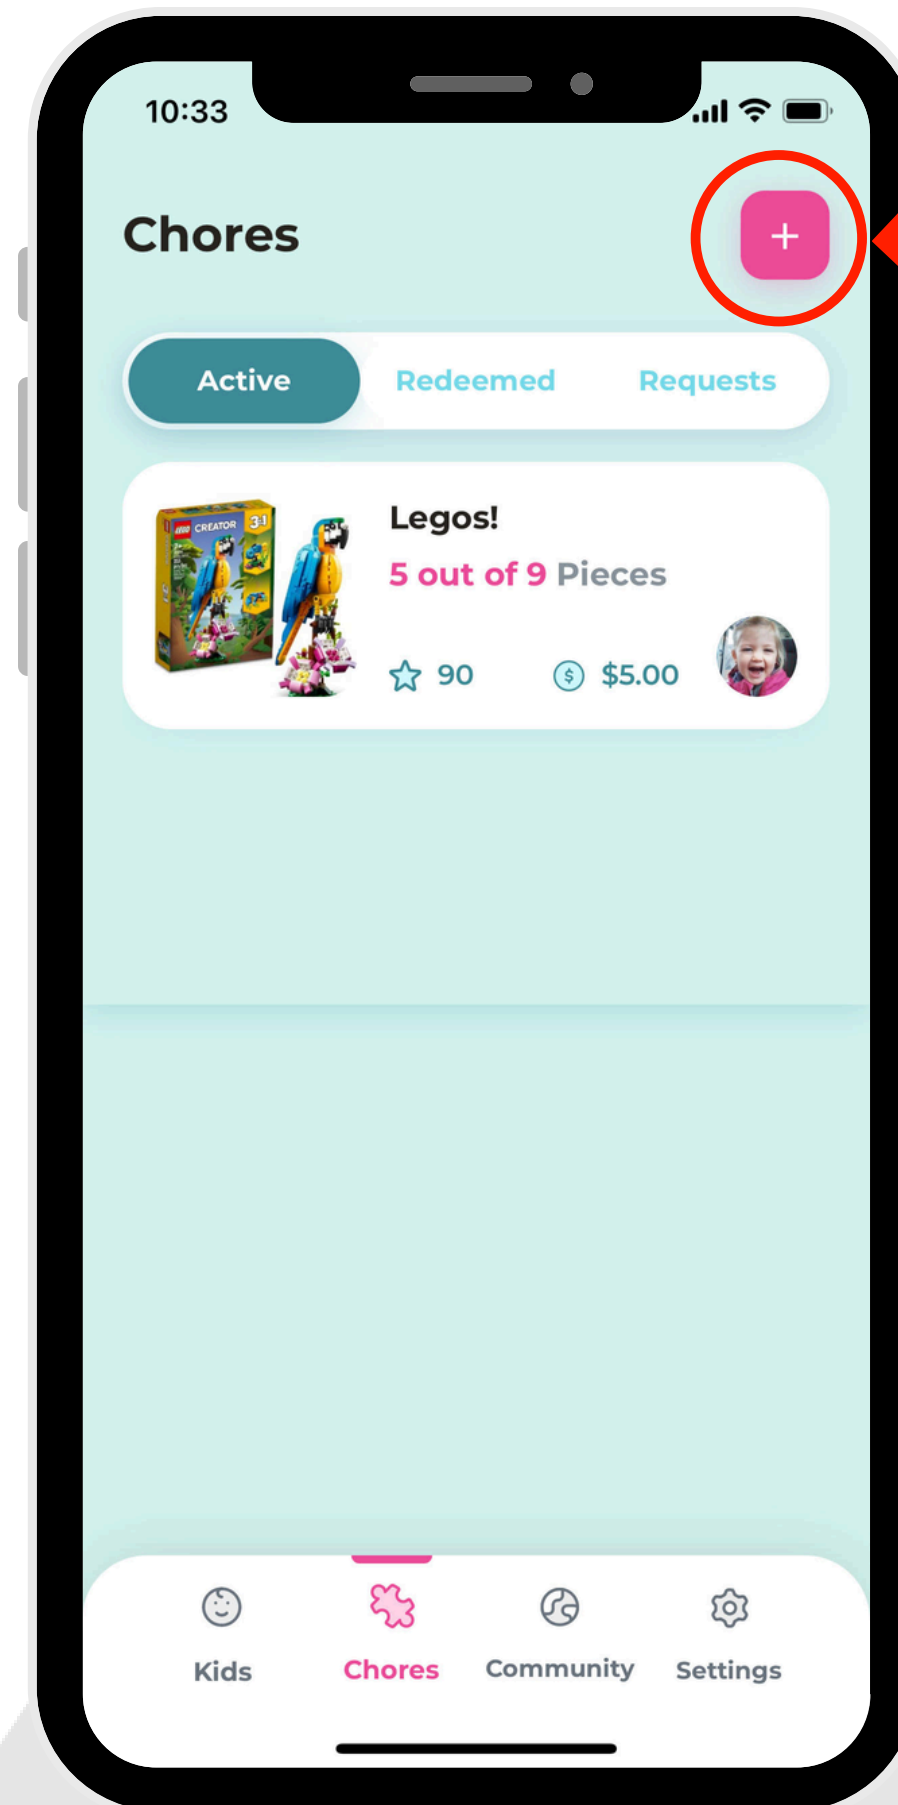

# Create an Expert Recommended Puzzle

1. In Parent Mode, navigate to Chores.

2. Select the (+) button in the right-hand corner.

3. Select "Expert Recommended Puzzles."

4. Choose from an array of puzzle templates to personalize!