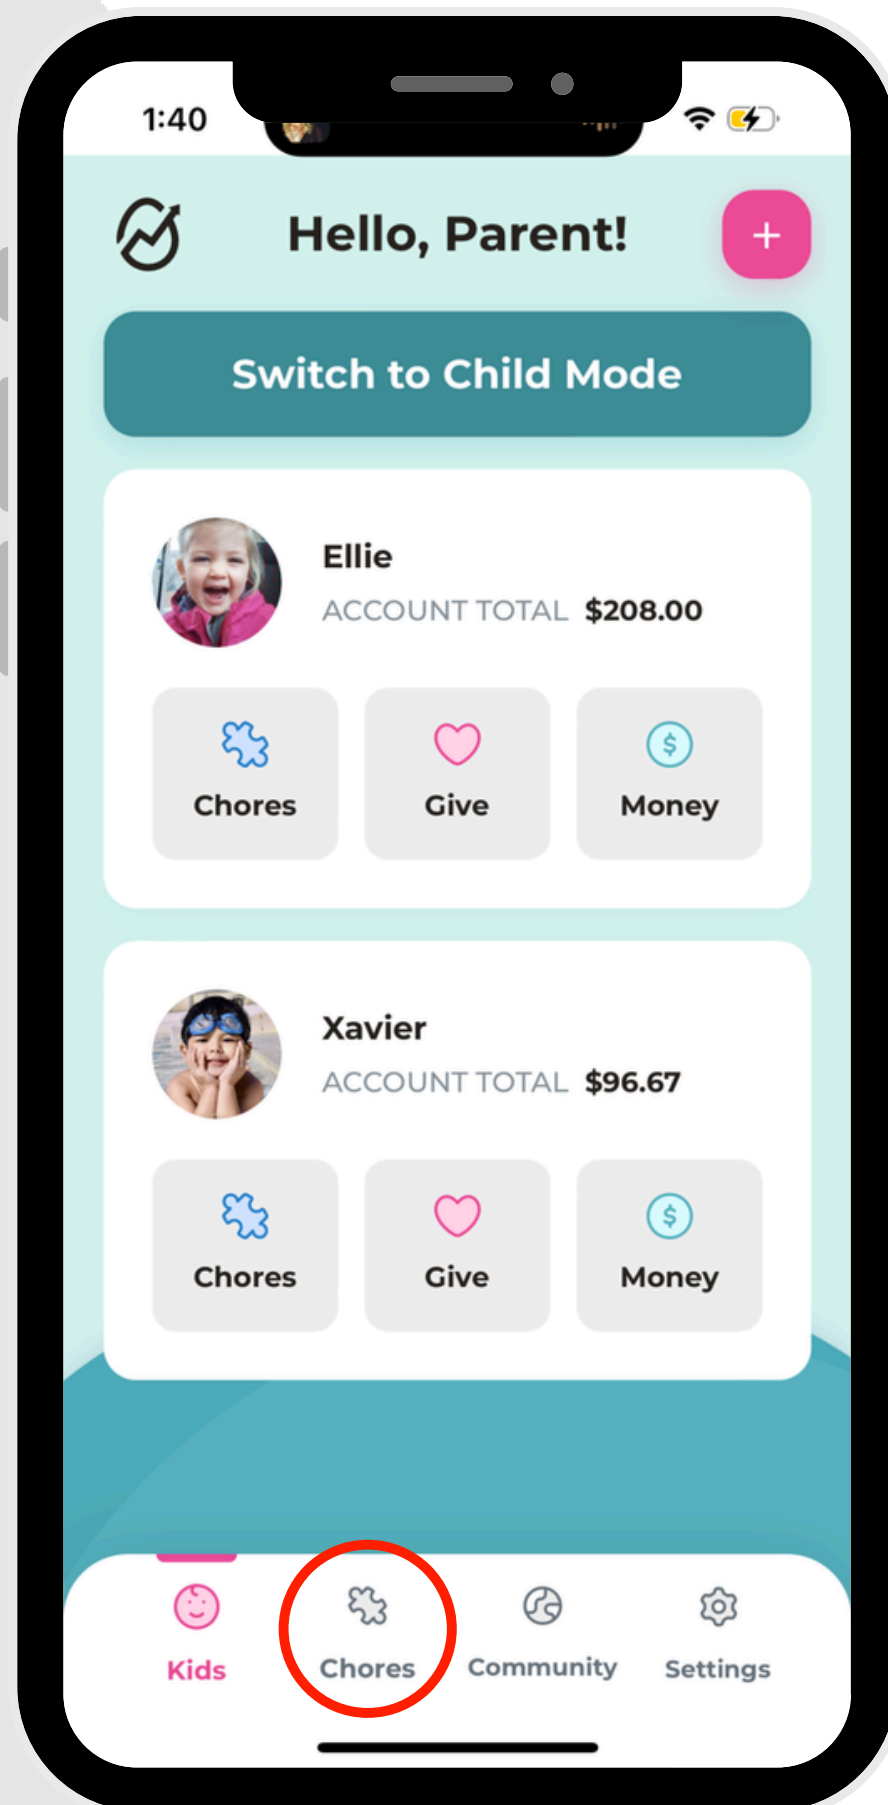

# Create an Expert Recommended Puzzle

1. In Parent Mode, navigate to Chores.

2. Select the (+) button in the right-hand corner.

3. Select "Expert Recommended Puzzles."

4. Choose from an array of puzzle templates to personalize!