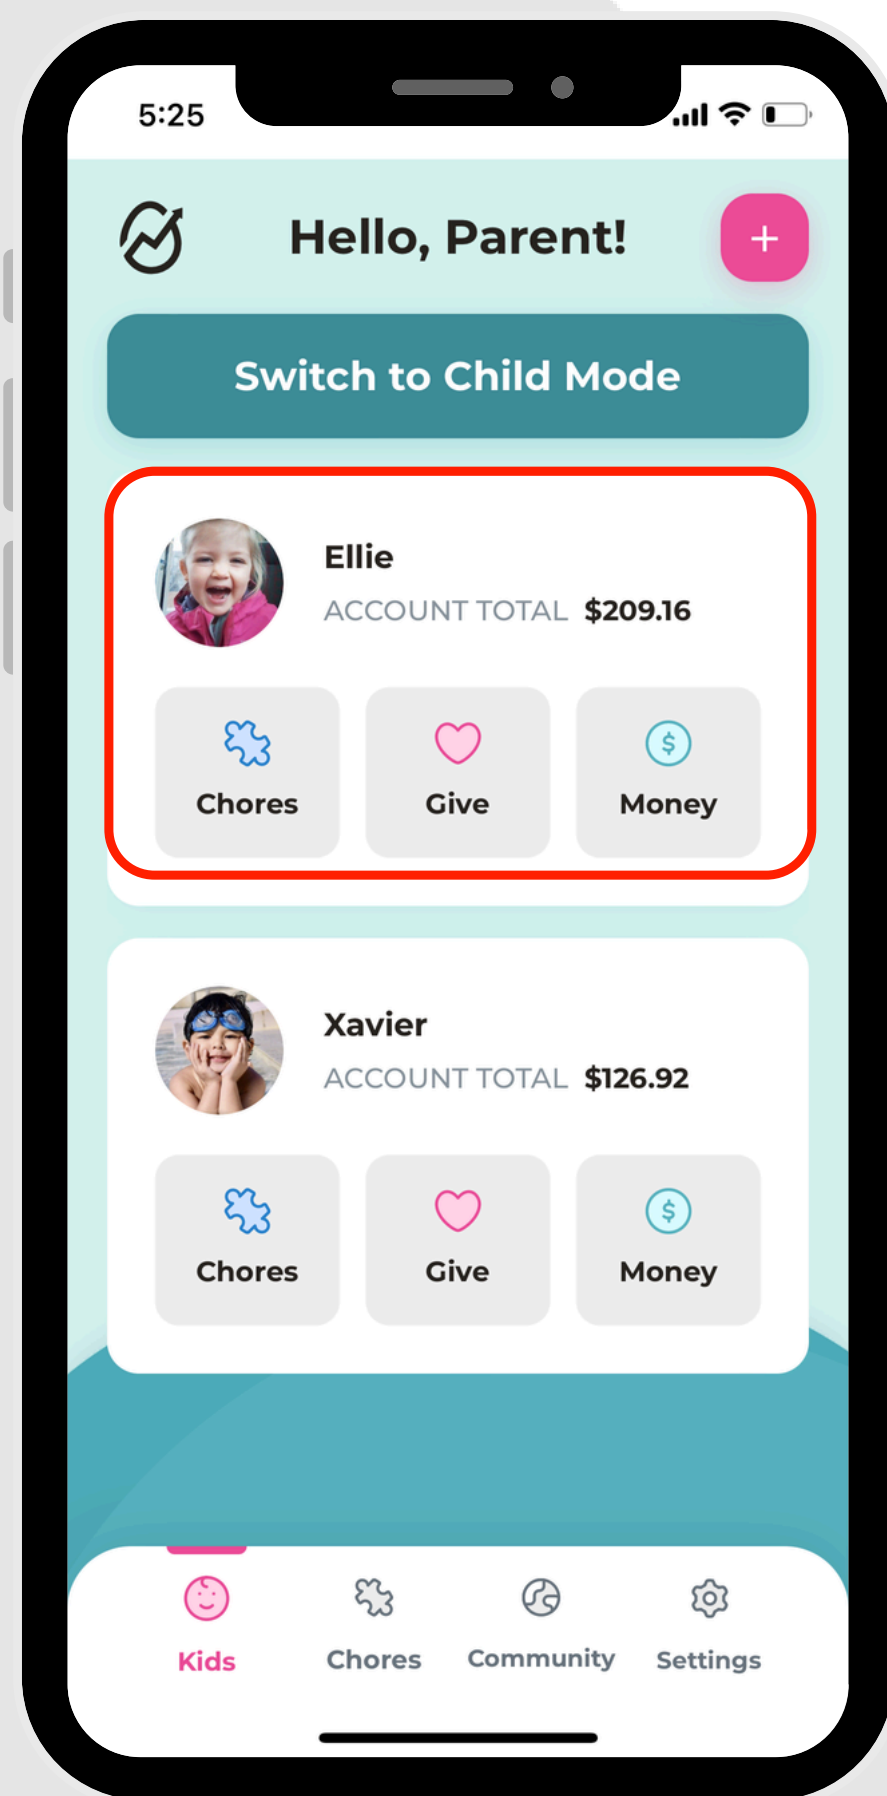

Answer the Daily Challenge in Parent Mode

1. Select a profile.

2. Select "Today's Daily Challenge."

3. View the question.

4. Incorrect answers will be flagged and there are unlimited attempts to correctly answer.

5. Once the question has been answered correctly, 10 points will be added to your child's credit score!