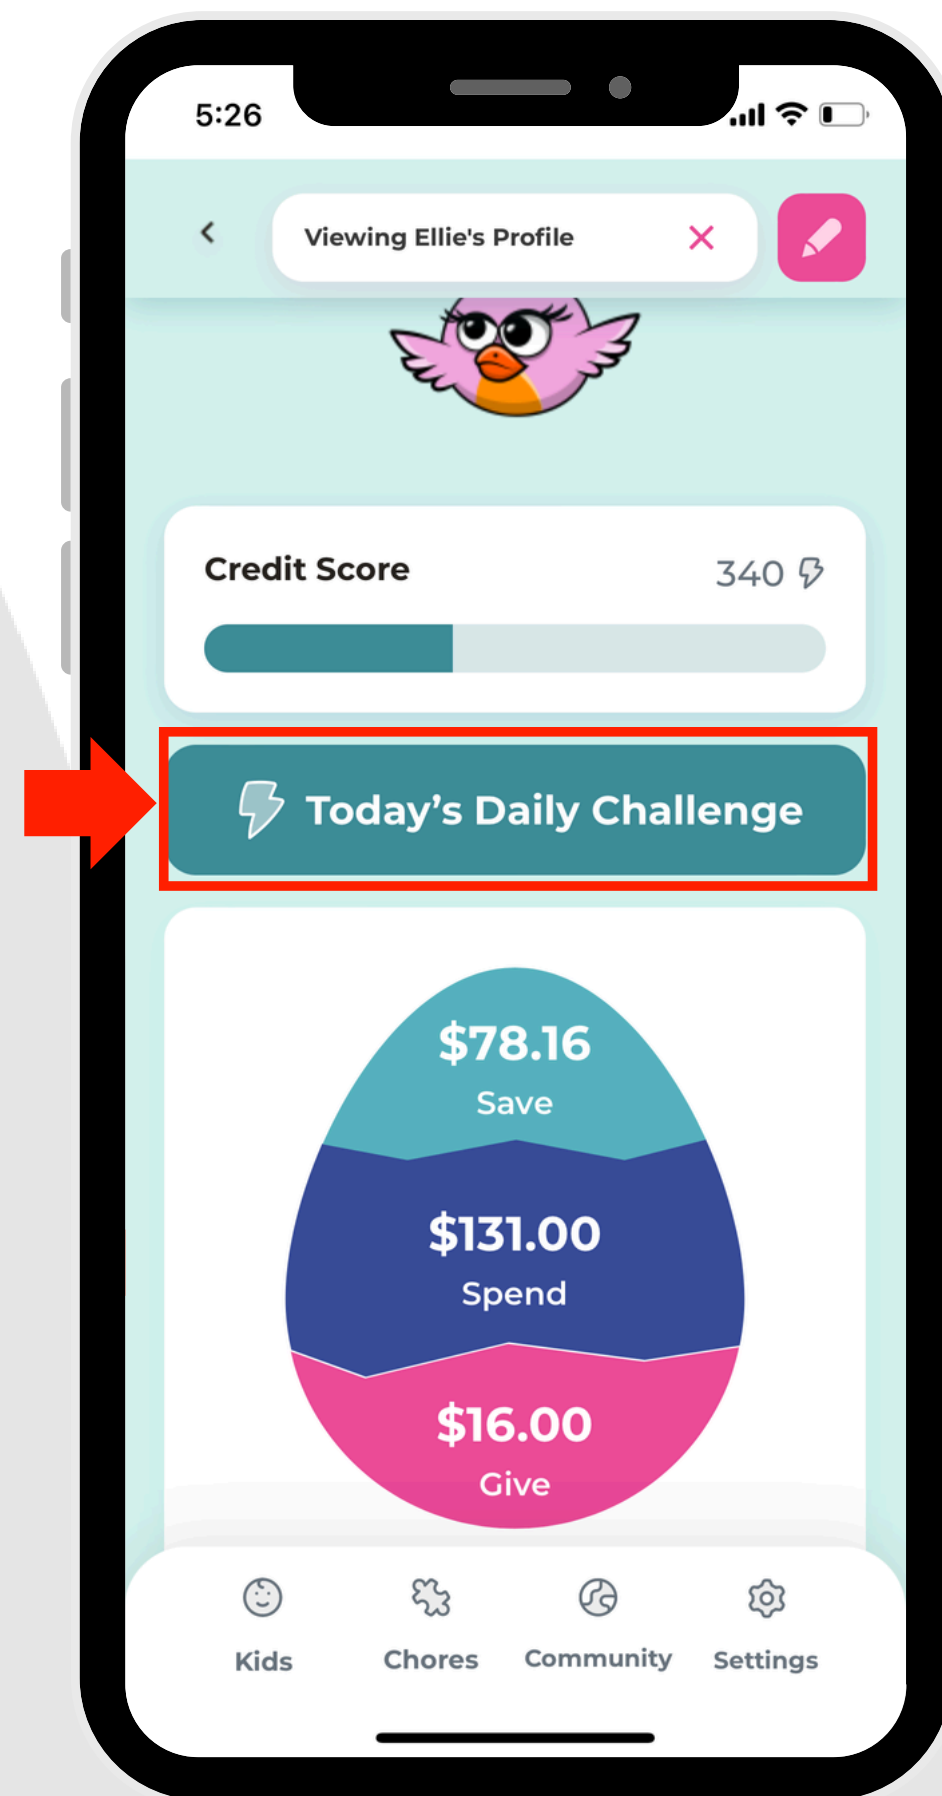

Answer the Daily Challenge in Parent Mode

1. Select a profile.

2. Select "Today's Daily Challenge."

3. View the question.

4. Incorrect answers will be flagged and there are unlimited attempts to correctly answer.

5. Once the question has been answered correctly, 10 points will be added to your child's credit score!