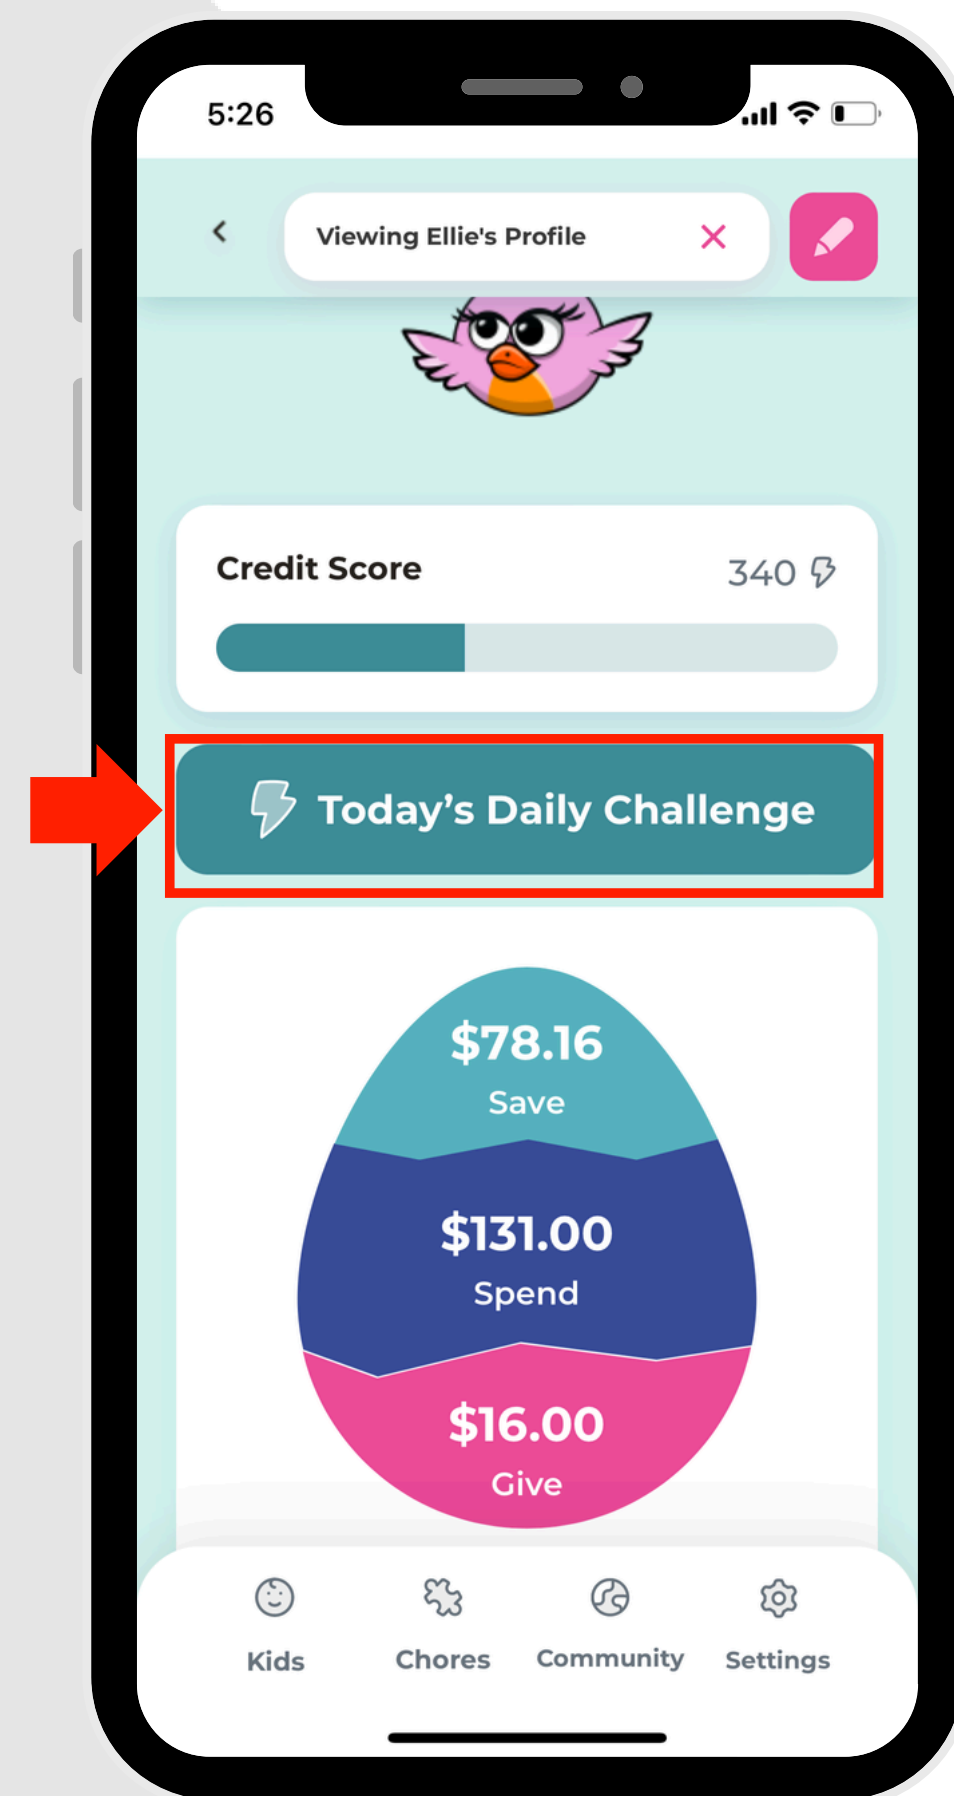

Answer the Daily Challenge in Child Mode

1. Select "Today's Daily Challenge."

2. Choose an answer option.

3. Incorrect answers will be flagged and there are unlimited attempts to correctly answer.

4. Once the question has been answered correctly, 10 points will be added to your child's credit score!