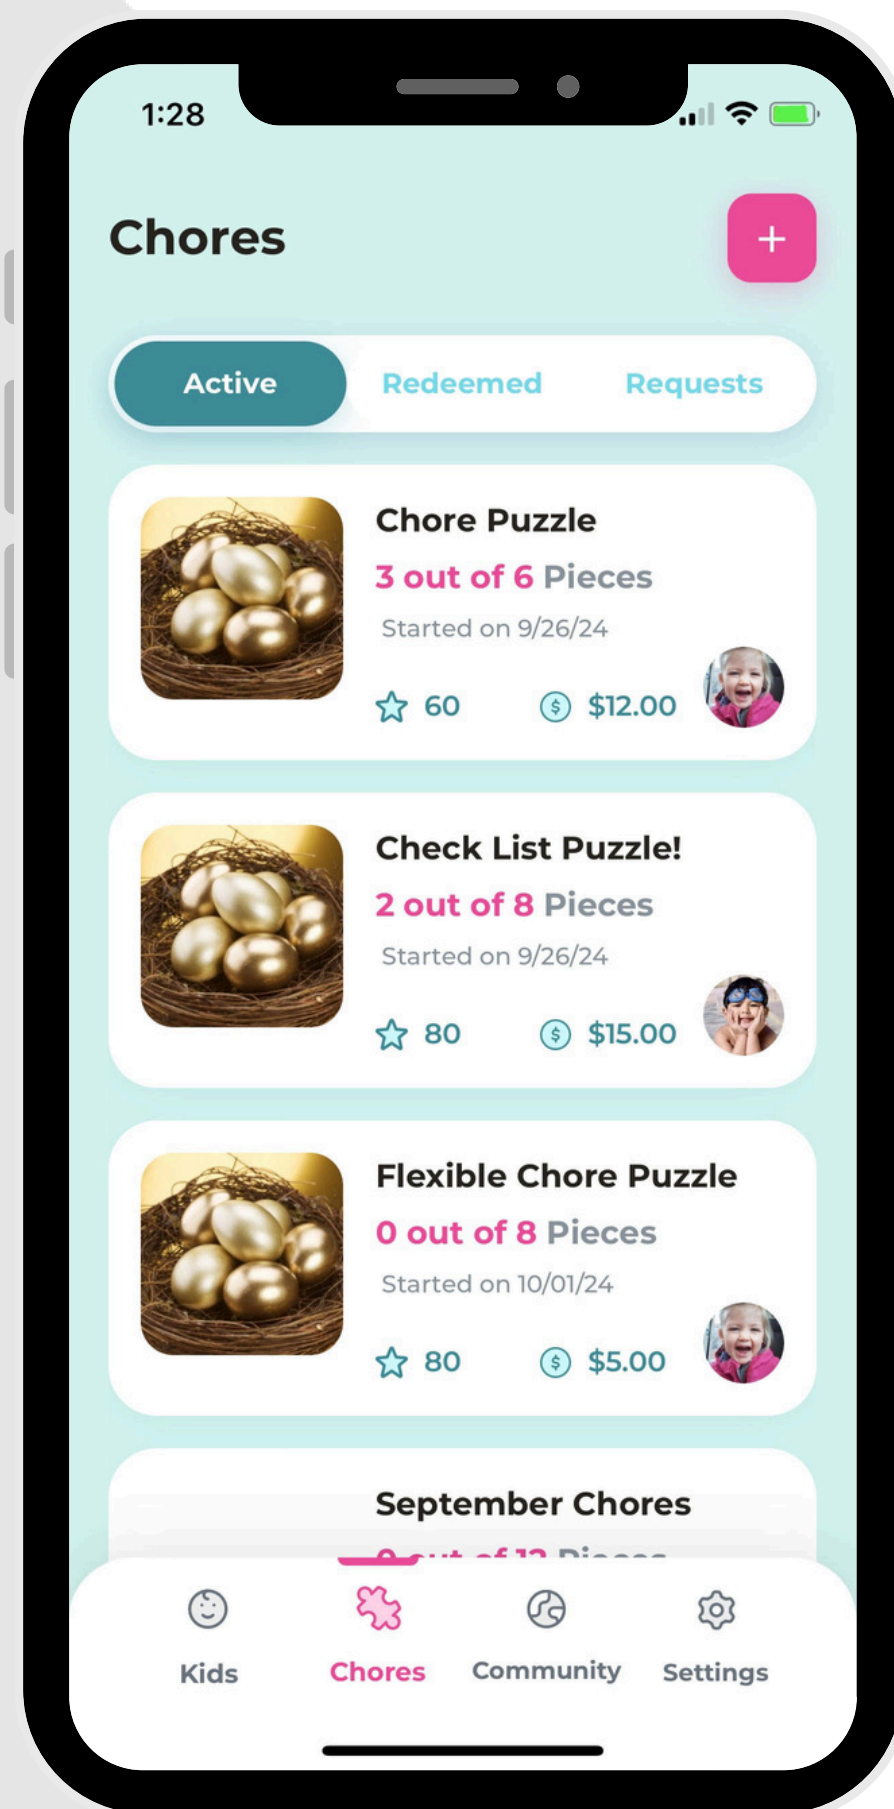

# How to Add/Remove Puzzle Pieces

1. Open the puzzle you're using.

2. Select to either add or remove puzzle pieces.

3. If adding a piece: Select how the piece was earned. Keep adding until ready to redeem.

4. Your child will get an alert about the addition or removal of pieces in Child Mode.