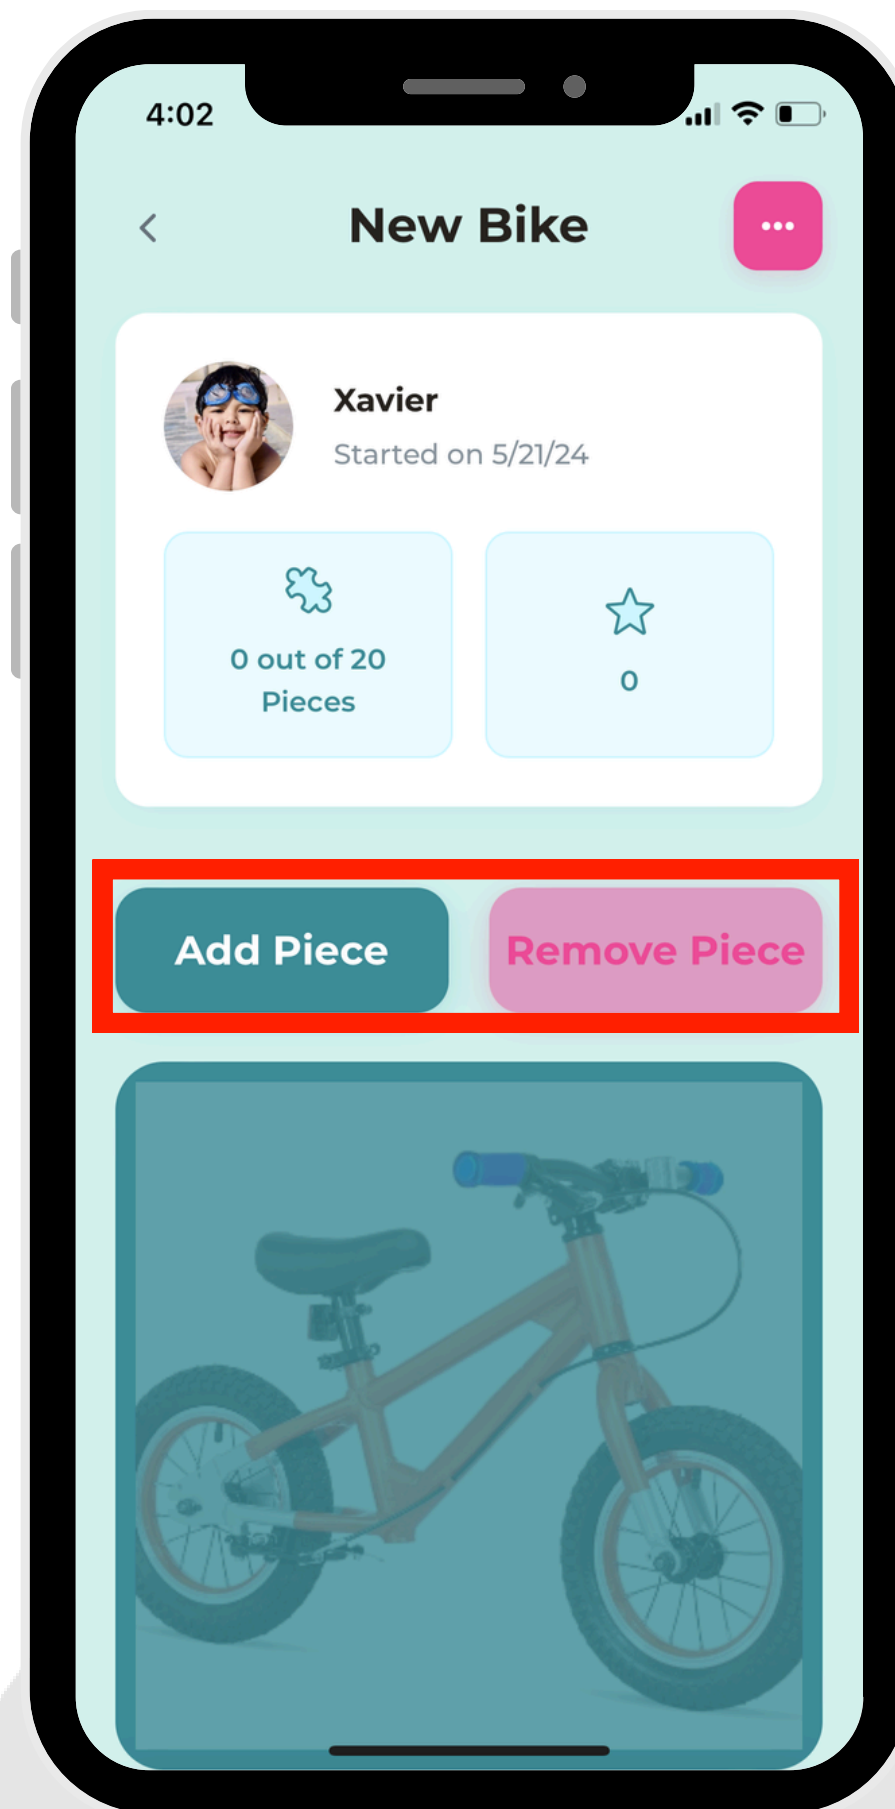

# How to Add/Remove Puzzle Pieces

1. Open the puzzle you're using.

2. Select to either add or remove puzzle pieces.

3. If adding a piece: Select how the piece was earned. Keep adding until ready to redeem.

4. Your child will get an alert about the addition or removal of pieces in Child Mode.