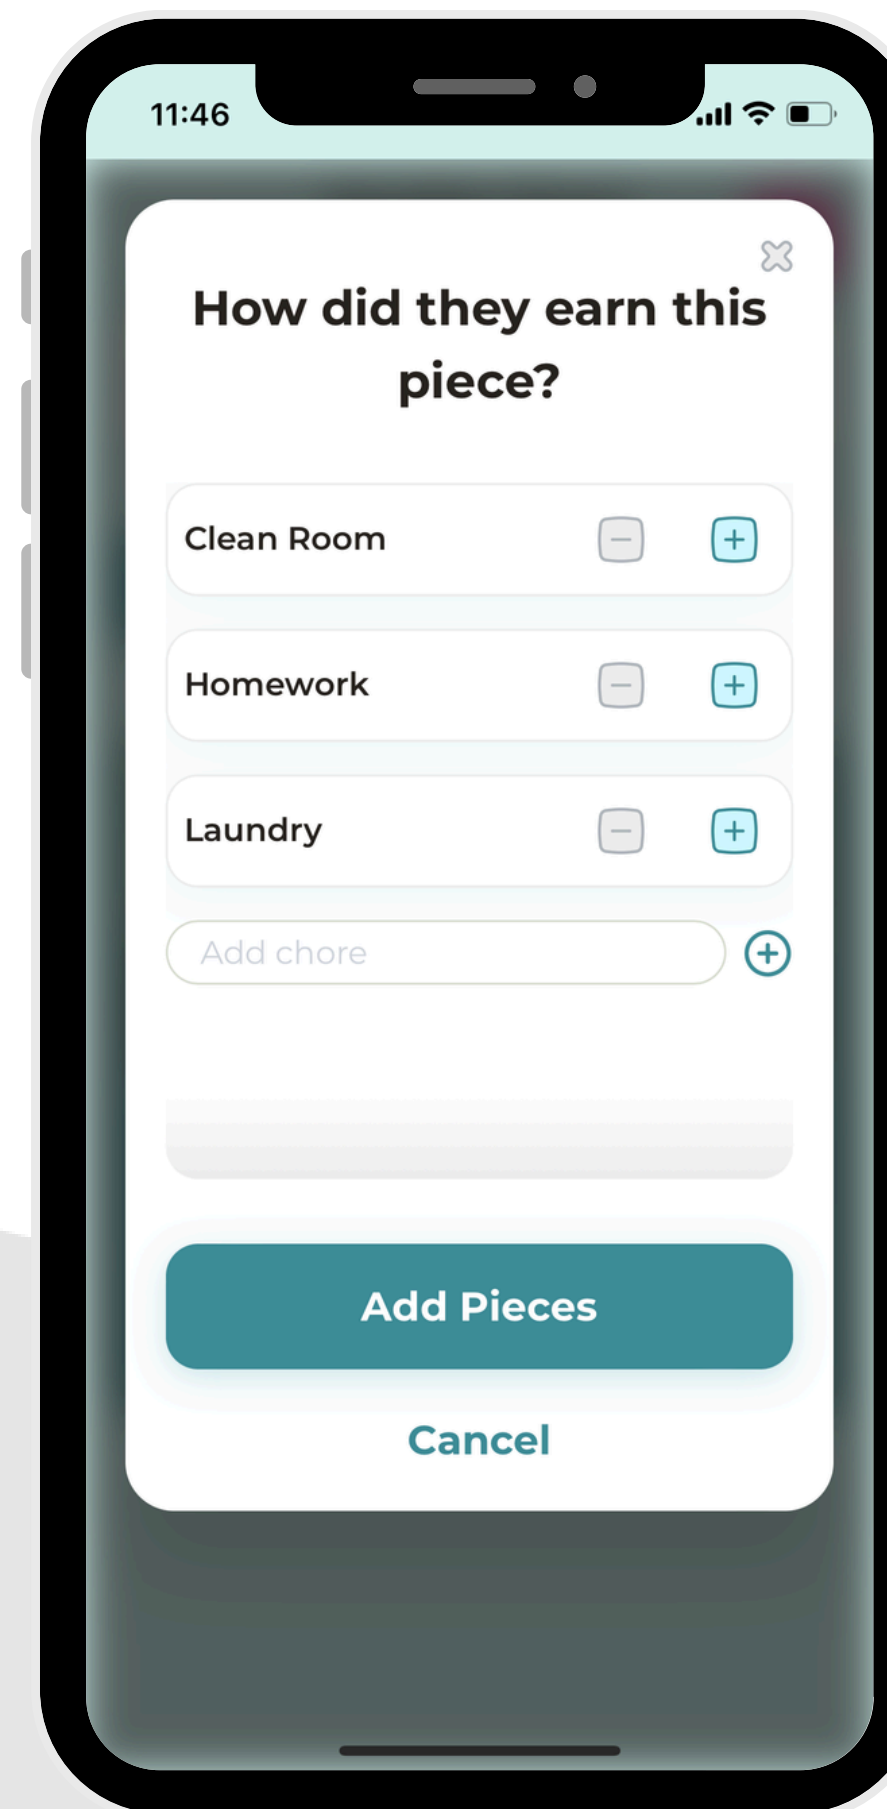

# How to Add/Remove Puzzle Pieces

1. Open the puzzle you're using.

2. Select to either add or remove puzzle pieces.

3. If adding a piece: Select how the piece was earned. Keep adding until ready to redeem.