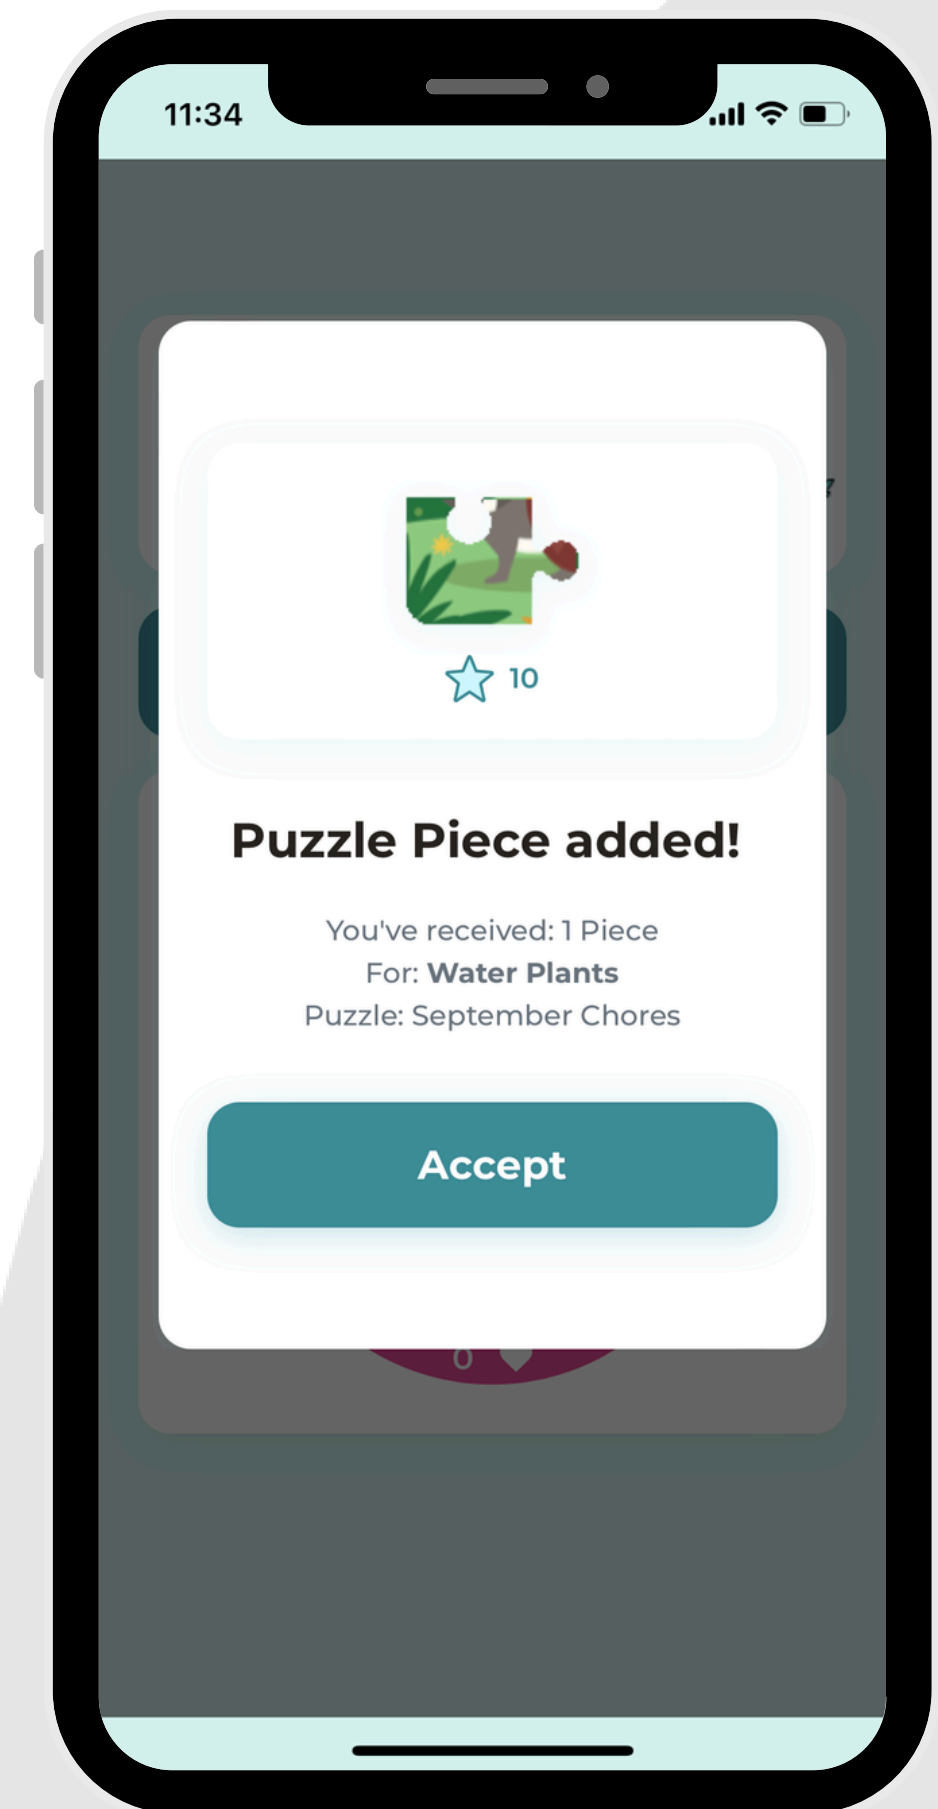

# How to Add/Remove Puzzle Pieces

1. Open the puzzle you're using.

2. Select to either add or remove puzzle pieces.

3. If adding a piece: Select how the piece was earned. Keep adding until ready to redeem.