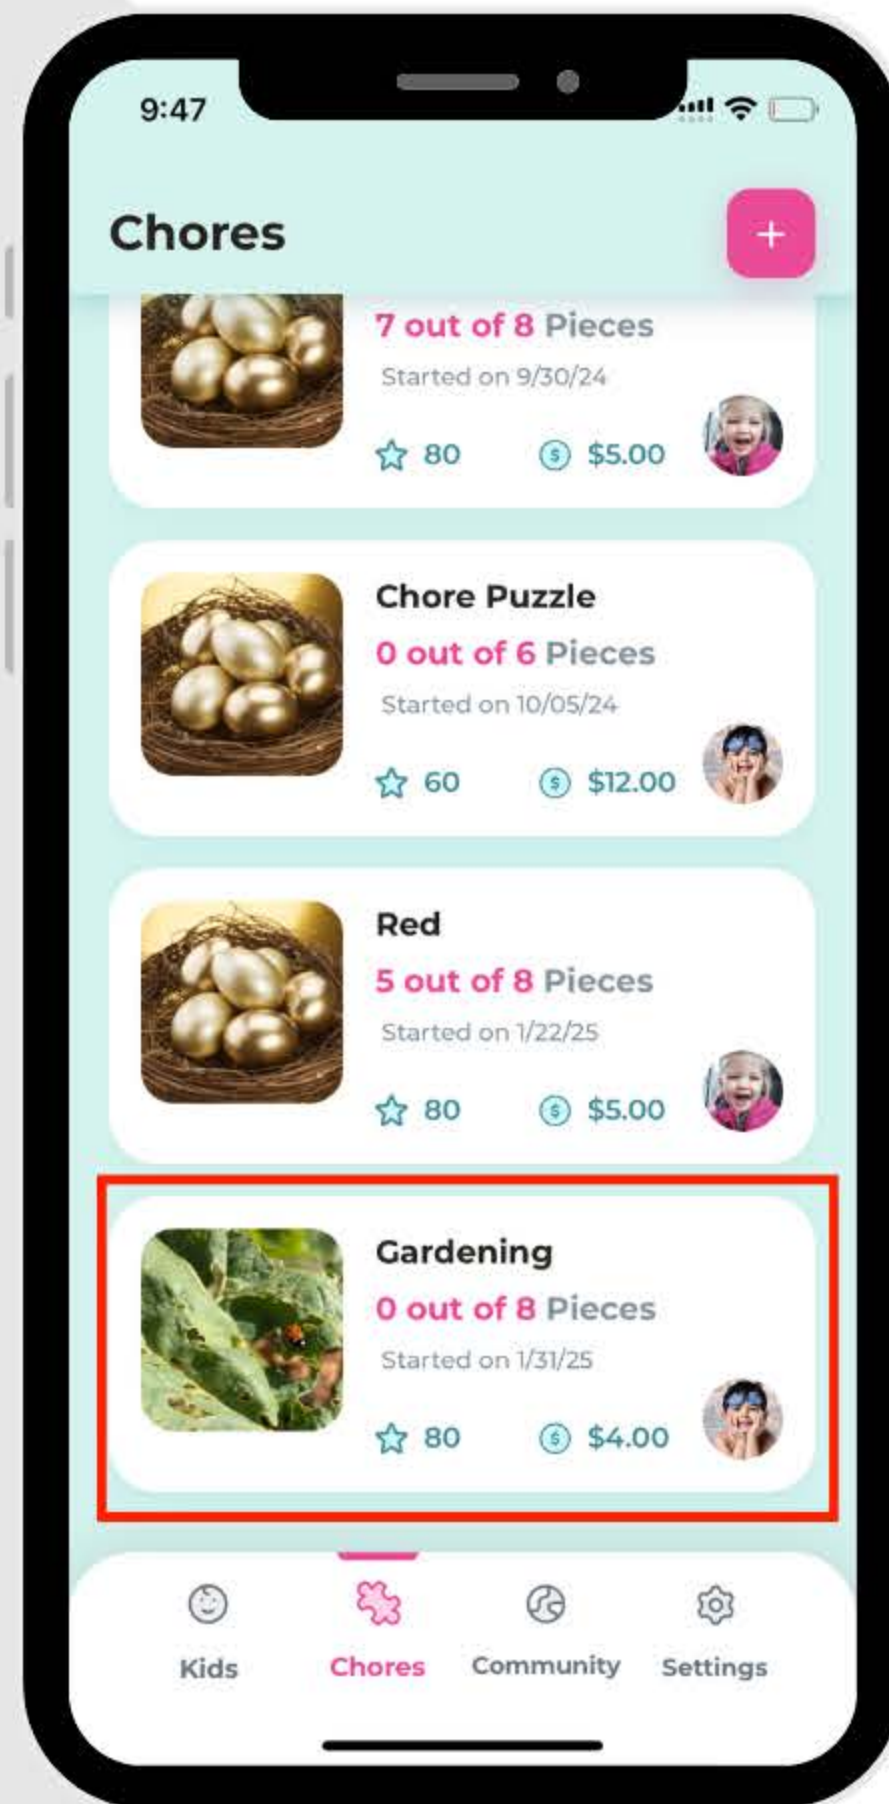

How To Add Puzzle Pieces

1. Open the puzzle you're using.

2. Select to add puzzle pieces.

3. Select how the piece was earned. Click "Add Pieces."

4. The puzzle will reflect the addition and your child will get an alert about the addition in Child Mode.