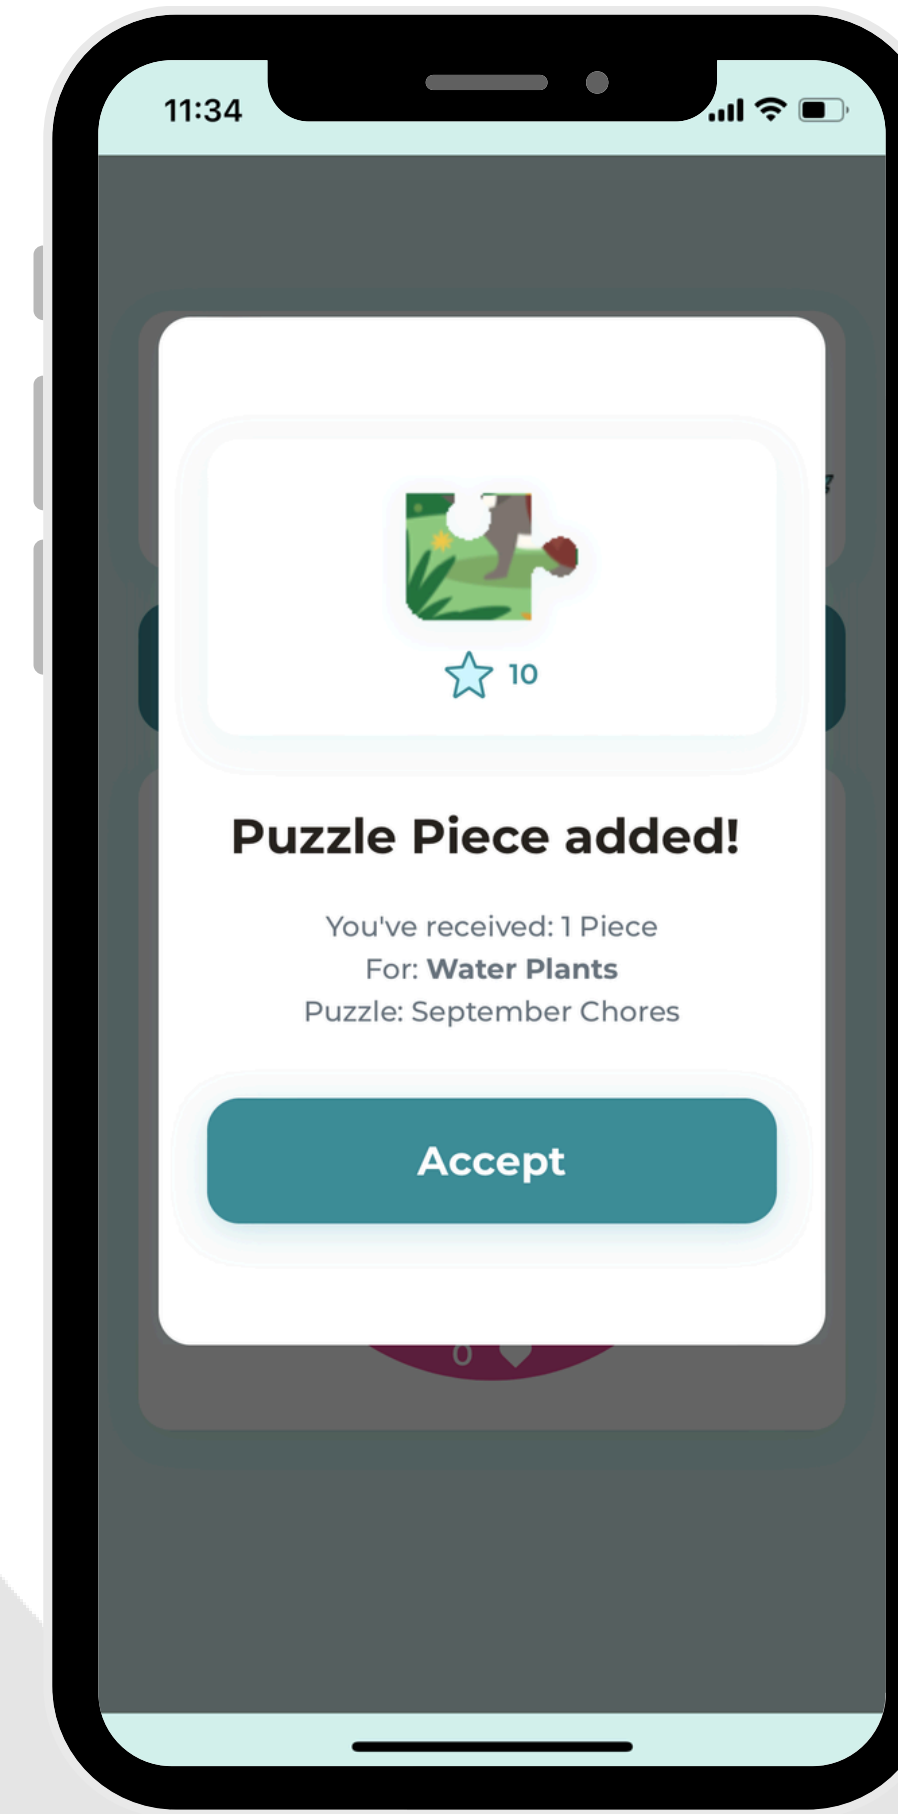

How To Accept or Decline Puzzle Piece Requests

1. In Parent Mode, select "Chores," which will have a notification alert if there are pending requests.

2. Under "All Requests" you can accept or decline puzzle piece requests.