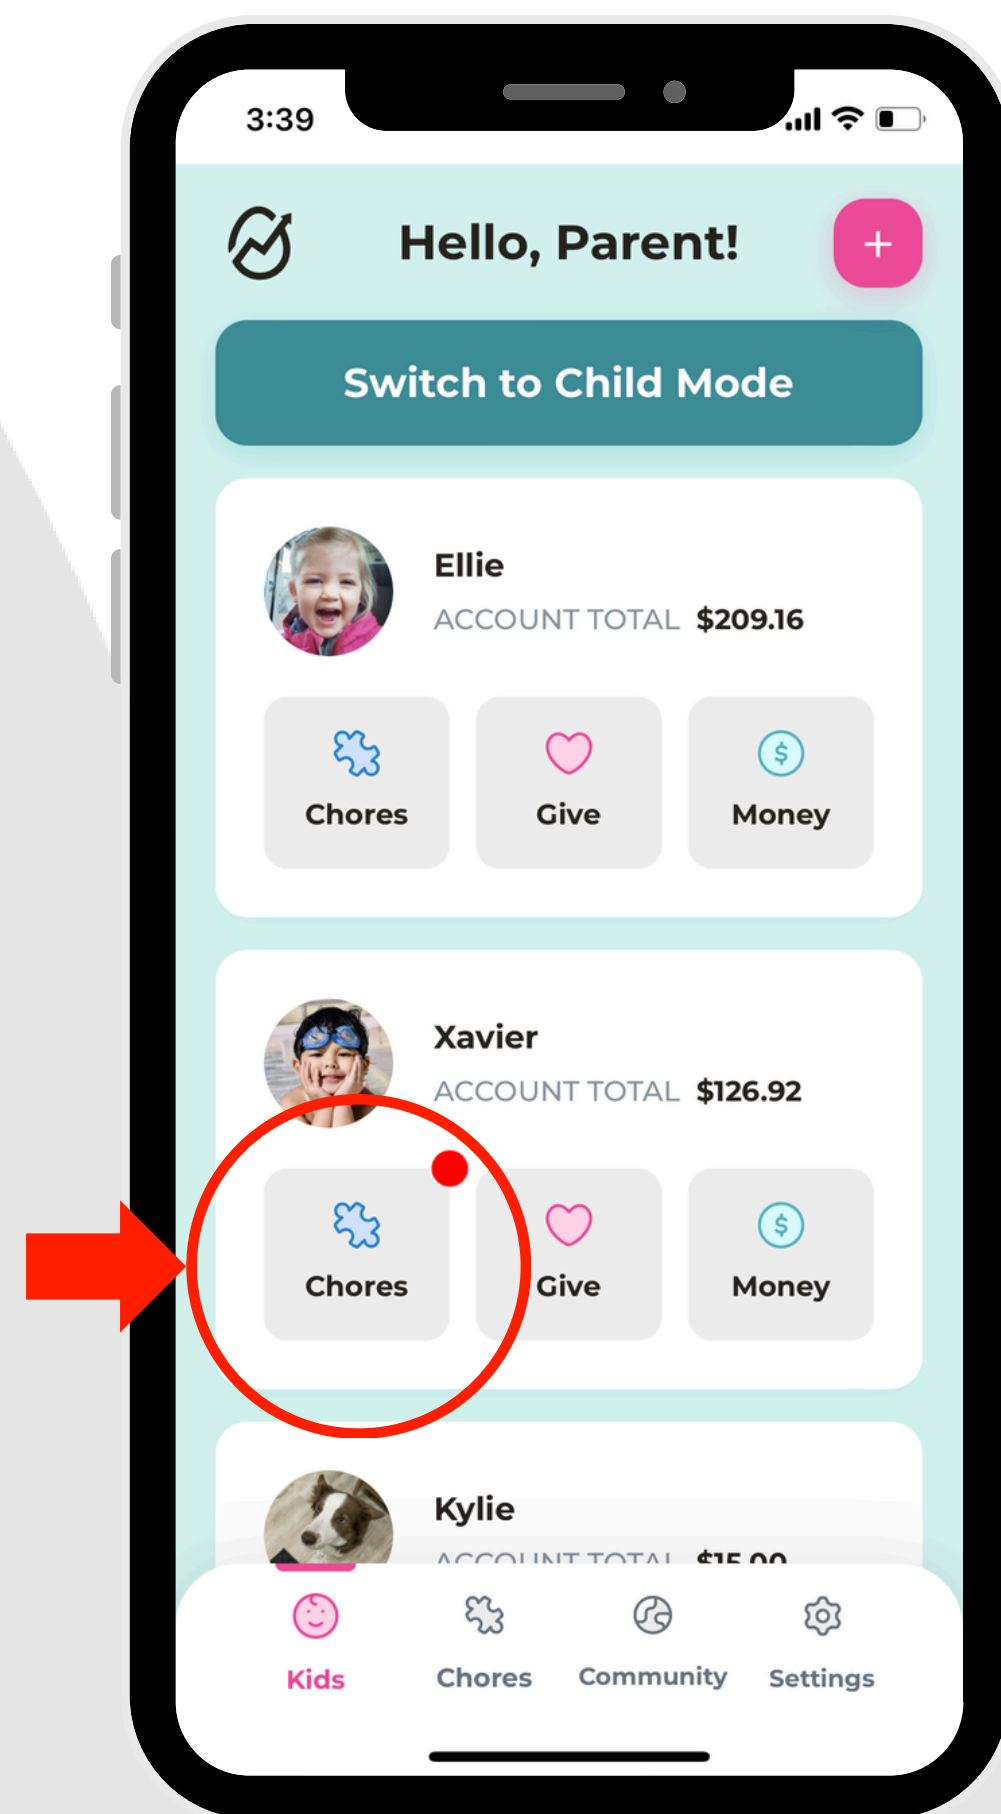

How To Accept or Decline Puzzle Piece Requests

1. In Parent Mode, select "Chores," which will have a notification alert if there are pending requests.

2. Under "All Requests" you can accept or decline puzzle piece requests.

3. In Child Mode, the child will receive a notification that their request was accepted.