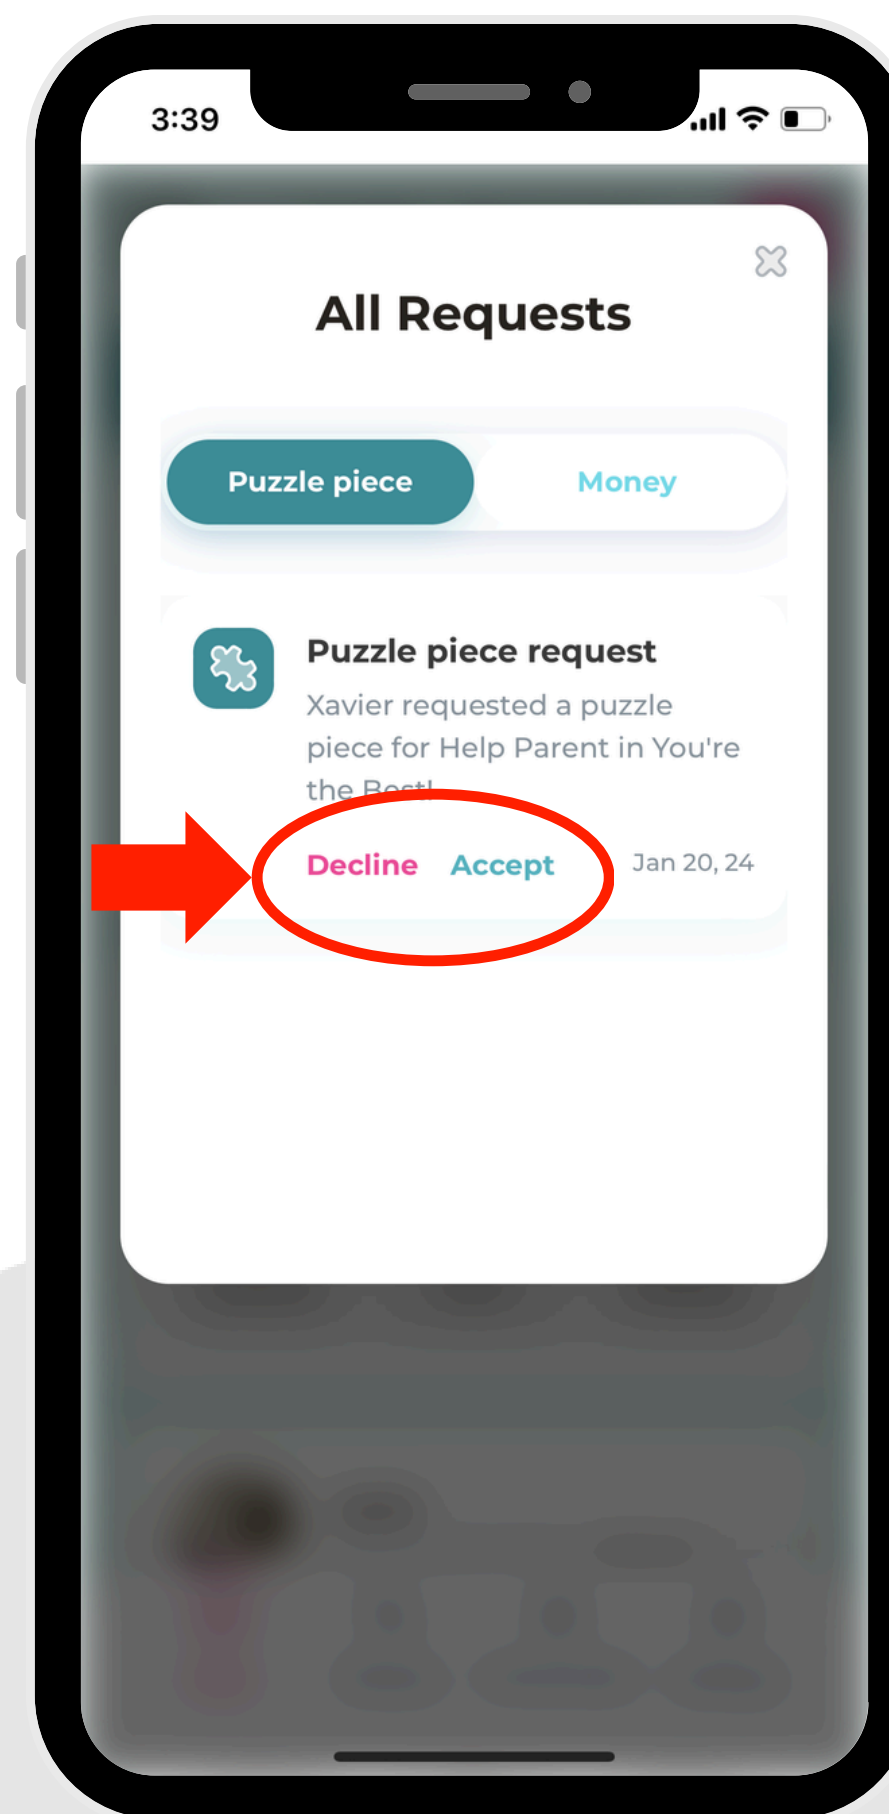

How To Accept or Decline Puzzle Piece Requests

1. In Parent Mode, select "Chores," which will have a notification alert if there are pending requests.

2. Under "All Requests" you can accept or decline puzzle piece requests.